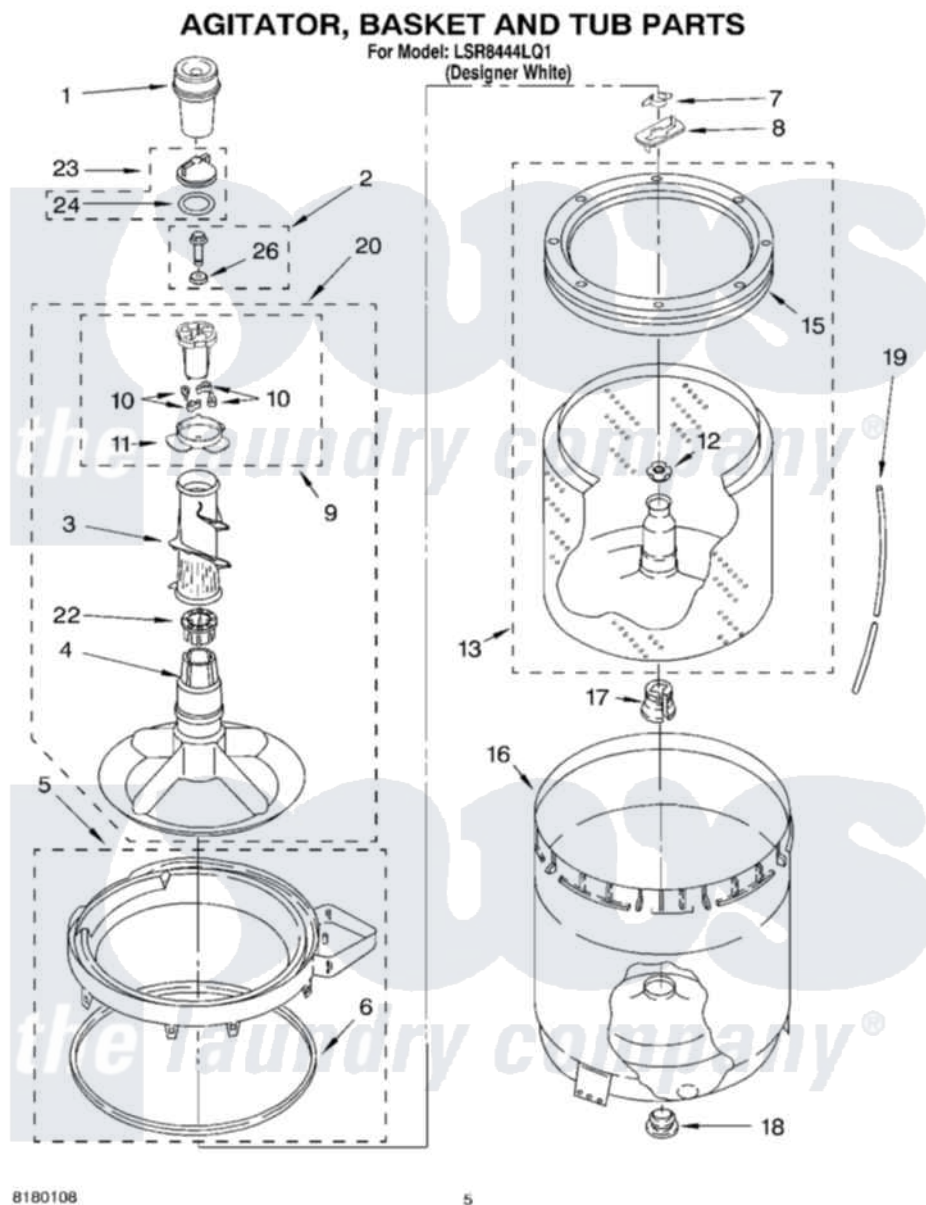

# Whirlpool LSR8444LQ1 03 - AGITATOR, BASKET AND TUB PARTS

Whirlpool Residential Whirlpool LSR8444LQ1 Washer Parts Parts Diagram 03 - AGITATOR, BASKET AND TUB PARTS

[Click on the part number to view part](#)

Item	Original Part Number	Replaced By	Status	Part Description
1	<a href="#">63580</a>			Dispenser, Fabric Softener
2	<a href="#">358237</a>			Screw And Washer
3	<a href="#">3348752</a>			Mover, Clothes
4	<a href="#">3347288</a>			Agitator
5	8528150	<a href="#">W10445870</a>		Ring-Tub
6	<a href="#">3976308</a>			Gasket, Tub Ring
7	<a href="#">3354845</a>			Clip, Agitator
8	3355921	<a href="#">8543666</a>		Washer, Agitator
9	3363663	<a href="#">285811</a>		Cam-Agitator
10	3366877	<a href="#">80040</a>		Dog-Agitator
11	<a href="#">3363661</a>			Bearing, Driven Cam
12	<a href="#">21366</a>			Nut, Spanner
13	8526016	<a href="#">W10389328</a>		Clothes Container, Assembly
15	8519788	<a href="#">387240</a>		Ring, Balance
16	<a href="#">63849</a>			Strain Relief, Power Cord
17	<a href="#">389140</a>			Tub Block, Basket Drive

18	<a href="#">383727</a>		Gasket, Centerpodt
19	3347780	<a href="#">353244</a>	Hose, Pressure Switch
20	3348117	<a href="#">285565</a>	Agitator
22	3350389	<a href="#">285587</a>	Washer
23	3354733	<a href="#">W10074580</a>	Cap, Barrier
24	3348855	<a href="#">W10072840</a>	Fabric Softener
26	<a href="#">3949550</a>		Washer