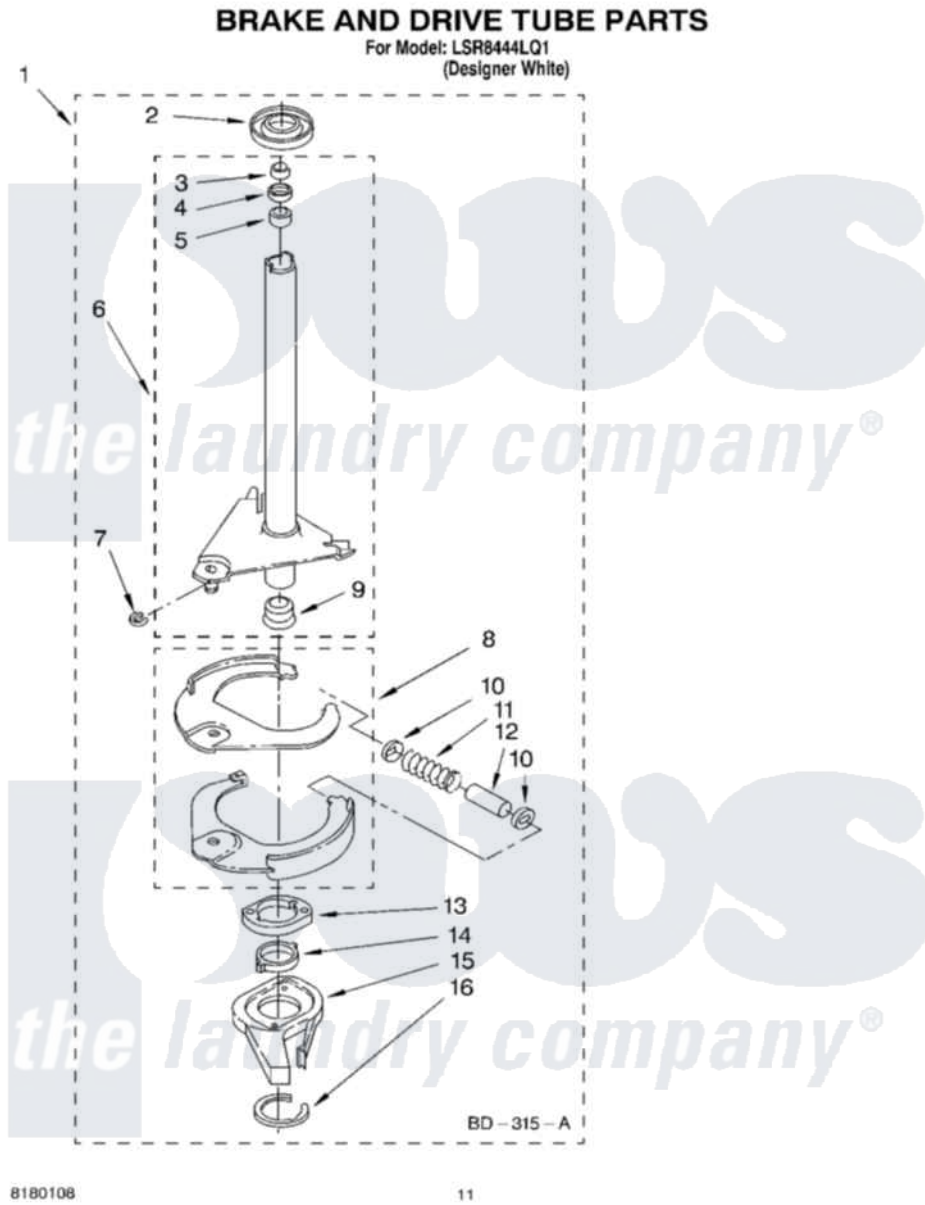

Whirlpool LSR8444LQ1 07 - BRAKE AND DRIVE TUBE PARTS

8180108

11

Whirlpool [Residential Whirlpool LSR8444LQ1 Washer Parts](#) Parts Diagram 07 - BRAKE AND DRIVE TUBE PARTS
Click on the part number to view part

Item	Original Part Number	Replaced By	Status	Part Description
1	388952	285792		Basketdrive
2	62658			Ring, Thrust
3	91939			Seal, Shaft
4	356427			Seal, Spin Pinion
5	356937			Spacer, Drive Tube
6	64027	64208		Tube-Spin
7	64035	W10083190		Ring, Retaining
8	64232	285438		Shoe-Brake
9	62703	8546462		"T" Bearing, Spin Tube
10	62648	285658		Sleeve
11	387806		Not Available	Spring, Brake
12	62909	285658		Sleeve
13	63023	8546461		Cam, Brake Release
14	63022			Sleeve, Cam
15	64194	285790		Lining
16	90368	W10083200		Ring, Retaining

" N/A

Not Available

FOLLOWING PARTS NOT
ILLUSTRATED

" [285208](#)

Lubricant