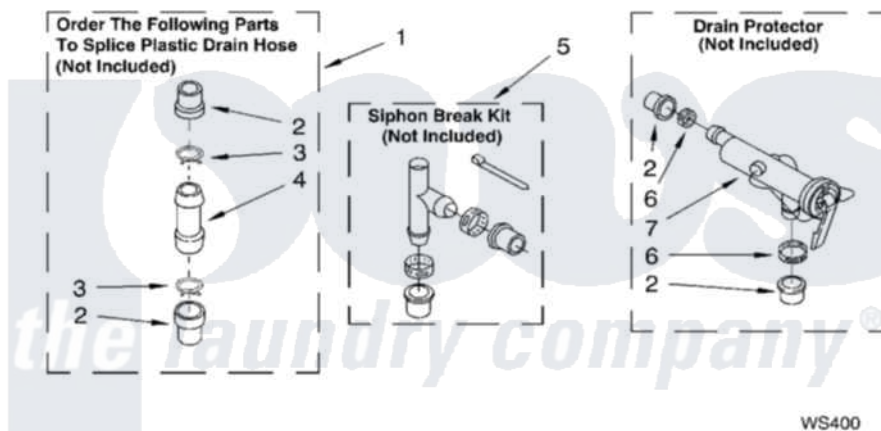

WATER SYSTEM PARTS

For Model: LSR8444LQ1
(Designer White)

8180108

13

[Whirlpool Residential Whirlpool LSR8444LQ1 Washer Parts](#) Parts Diagram 09 - WATER SYSTEM PARTS

[Click on the part number to view part](#)

Item	Original Part Number	Replaced By	Status	Part Description
1	285442			Water System Parts
2	285321			Water System Parts
3	370447	285655		Clamp, Hose
4	16272			Connector, Straight
5	285320			Water System Parts
6	65349	285655		Clamp, Hose
7	367031			Water System Parts