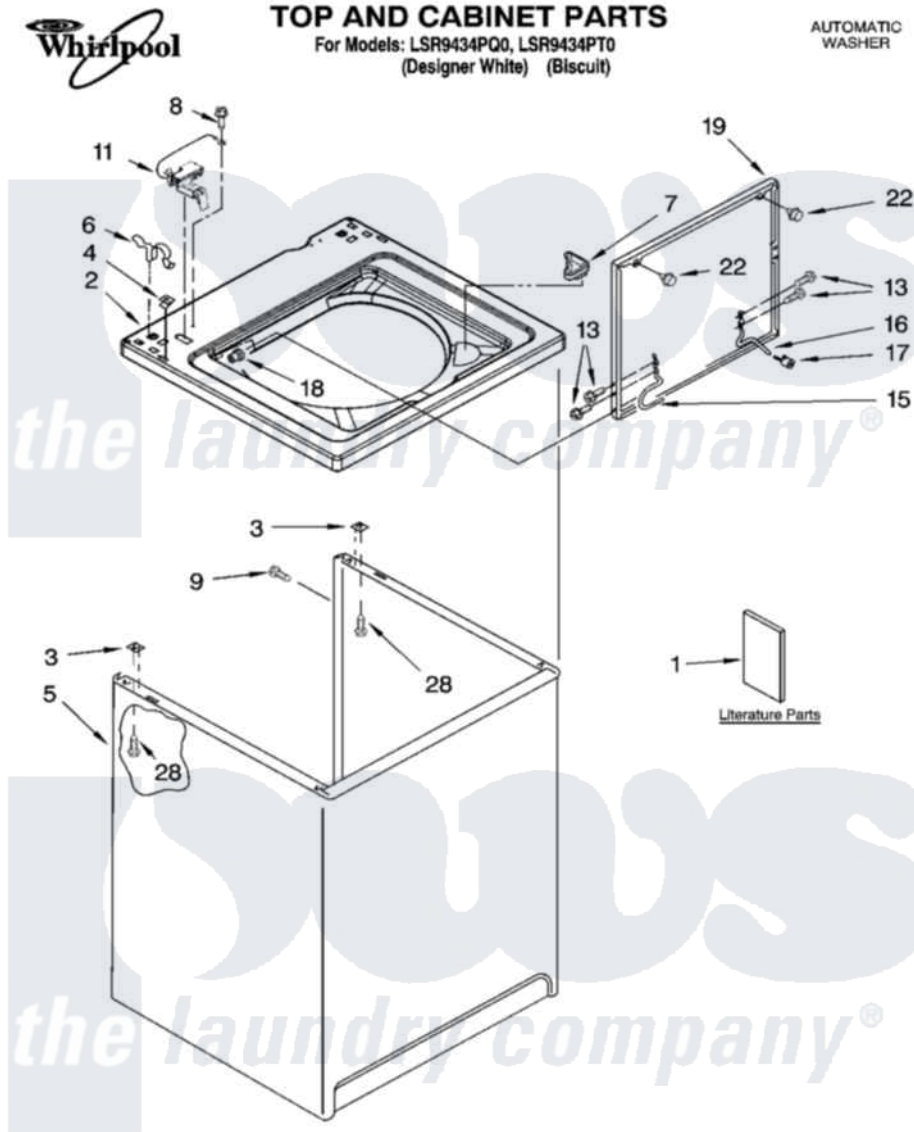

# Whirlpool LSR9434PQ0 01 - TOP AND CABINET PARTS

05-04 Litho in U.S.A. (drd)

1

Part No. 8180378

Whirlpool [Residential Whirlpool LSR9434PQ0 Washer Parts](#) Parts Diagram 01 - TOP AND CABINET PARTS  
 Click on the part number to view part

Item	Original Part Number	Replaced By	Status	Part Description
1	LIT3956025		Not Available	Literature Parts (Installation Instructions)
"	<a href="#">LIT3955869</a>			Literature Parts
"	LIT3955907		Not Available	Literature Parts (Feature Sheet)
"	LIT3956910		Not Available	Literature Parts (Energy Guide)
"	LIT8541944		Not Available	Literature Parts (Wiring Diagram)
"	N/A		Not Available	Following May Be Purchased
"	N/A		Not Available	DO-IT-YOURSELF REPAIR MANUALS
"	LIT4313896	<a href="#">4313896</a>		Do-It-Yourself Repair Manuals
2	<a href="#">8318064</a>			Top
"	<a href="#">8318066</a>			Top
3	62750			Spacer, Cabinet To Top (4)
4	<a href="#">357213</a>			Nut, Push-In
5	<a href="#">63424</a>			Cabinet
"	<a href="#">3954357</a>			Cabinet

6	<a href="#">62780</a>		Clip, Top And Cabinet And Rear Panel
7	<a href="#">3362952</a>		Dispenser, Bleach
8	<a href="#">3351614</a>		Screw, Gearcase Cover Mounting
9	3357011	<a href="#">308685</a>	Side Trim )
11	<a href="#">8318084</a>		Switch, Lid
13	3351355	<a href="#">W10119828</a>	Screw, Lid Hinge Mounting
15	<a href="#">8318088</a>		Hinge, Lid
16	<a href="#">54583</a>		Hinge, Lid
17	<a href="#">19119</a>		Bumper, Lid Hinge
18	<a href="#">21258</a>		Bearing, Lid Hinge
19	8542387	<a href="#">W10193857</a>	Lid
"	8542384	<a href="#">3957520</a>	Lid
22	<a href="#">9724509</a>		Bumper, Lid
28	<a href="#">3390631</a>		Screw, 10-16 X 3/8