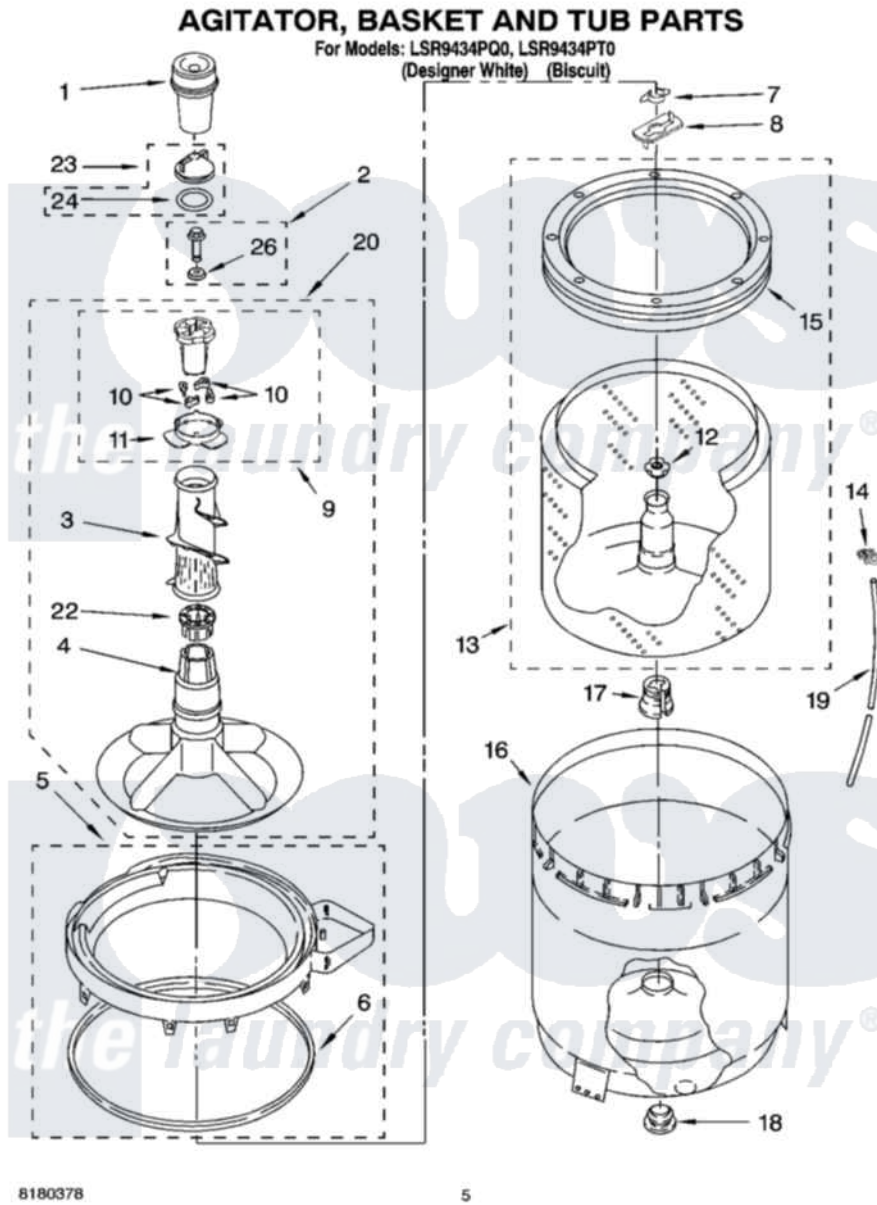

Whirlpool LSR9434PQ0 03 - AGITATOR, BASKET AND TUB PARTS

Whirlpool Residential Whirlpool LSR9434PQ0 Washer Parts Parts Diagram 03 - AGITATOR, BASKET AND TUB PARTS

[Click on the part number to view part](#)

Item	Original Part Number	Replaced By	Status	Part Description
1	63580			Dispenser, Fabric Softener
2	358237			Screw And Washer
3	3348752			Mover, Clothes
4	3347288			Agitator
5	8528150	W10445870		Ring-Tub
6	3976308			Gasket, Tub Ring
7	3354845			Clip, Agitator
8	3355921	8543666		Washer, Agitator
9	3363663	285811		Cam-Agitator
10	3366877	80040		Dog-Agitator
11	3363661			Bearing, Driven Cam
12	21366			Nut, Spanner
13	8526016	W10389328		Clothes Container, Assembly
14	2219077			Clip, Pressure Switch Hose
15	8519788	387240		Ring, Balance
16	63849			Strain Relief, Power Cord

17	389140		Tub Block, Basket Drive
18	383727		Gasket, Centerpodt
19	3347780	353244	Hose, Pressure Switch
20	3348117	285565	Agitator
22	3350389	285587	Washer
23	3354733	W10074580	Cap, Barrier
24	3348855	W10072840	Fabric Softener
26	3949550		Washer