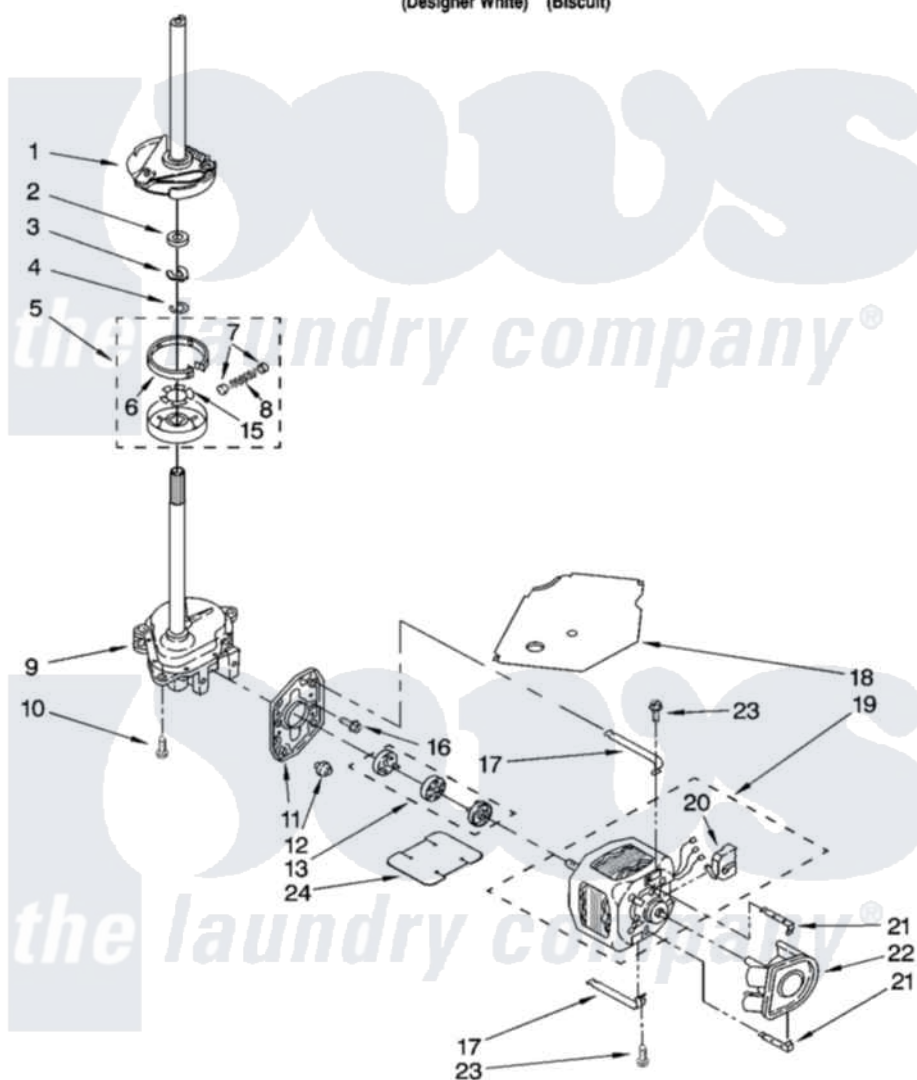

Whirlpool LSR9434PQ0 04 - BRAKE, CLUTCH, GEARCASE, MOTOR AND PUMP PARTS

BRAKE, CLUTCH, GEARCASE, MOTOR AND PUMP PARTS

For Models: LSR9434PQ0, LSR9434PT0
(Designer White) (Biscuit)

8180378

7

Whirlpool [Residential Whirlpool LSR9434PQ0 Washer Parts](#) Parts Diagram 04 - BRAKE, CLUTCH, GEARCASE, MOTOR AND PUMP PARTS
Click on the part number to view part

Item	Original Part Number	Replaced By	Status	Part Description
1	388952	285792		Basketdrive
2	63292			Washer, Spin Tube Thrust
3	62697	W10080230		Ring, Spin Tube Support
4	63283	285353		Ring
5	3951311	285785		Clutch
6	3951308	285790		Lining
7	62646			Cap, Clutch Spring
8	3946792			Spring And Damper Assembly
9	3360630	3360629		Gearcase
10	3357334	3400516		Screw Anti-Rattle
11	62611			Plate, Motor Mount To Gearcase
12	62691			Grommet, Motor
13	285753	285753A		Coupling
15	3355454			Clip, Main Drive

16	3400516		Screw Anti-Rattle
17	3349637	W10086010	Retainer, Motor
18	3362089		Shield, Tub To Motor
19	8528157	661600	Motor, Main Drive
20	3952056		Switch, Main Drive Motor
21	8546127		Retainer, Pump
22	3363394		Pump
23	3387485	273556	Screw, 10-16 X 5/8
24	3946532		Shield, Motor