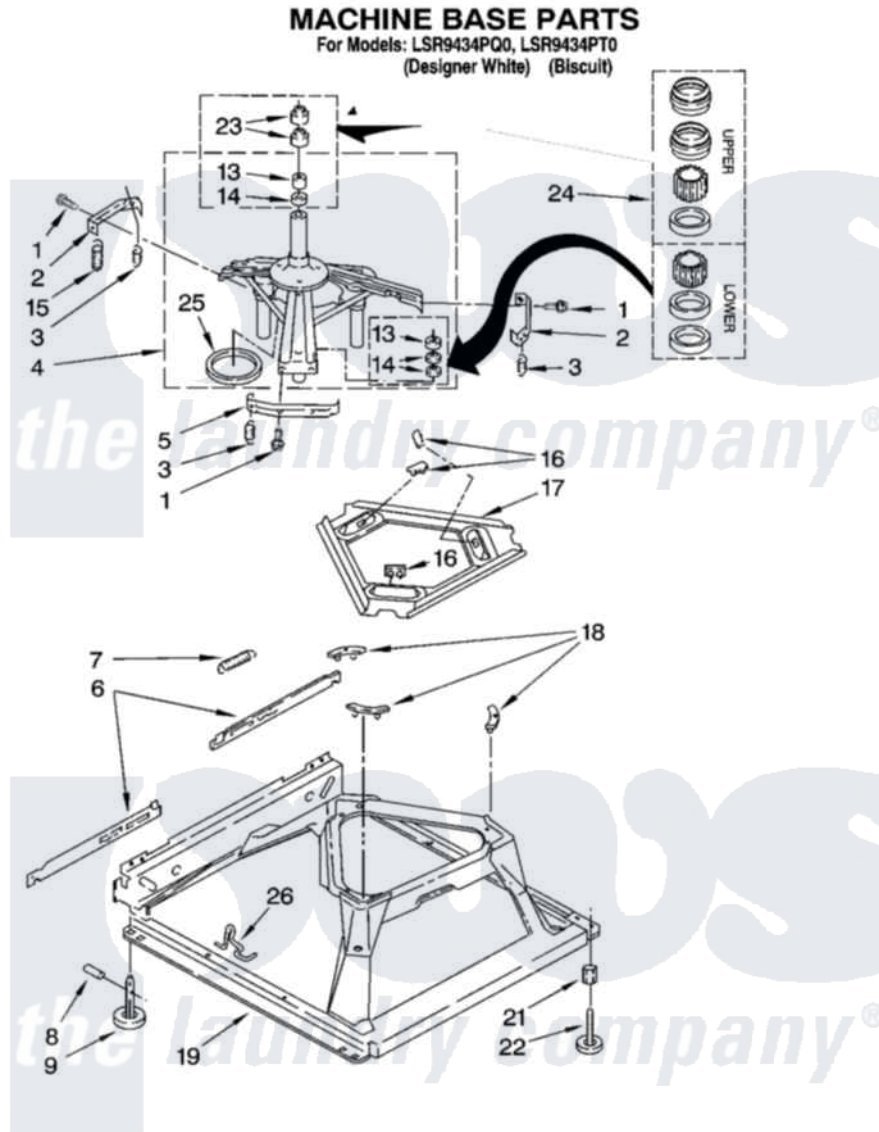

Whirlpool LSR9434PQ0 05 - MACHINE BASE PARTS

8

8180378

Whirlpool [Residential Whirlpool LSR9434PQ0 Washer Parts](#) Parts Diagram 05 - MACHINE BASE PARTS
Click on the part number to view part

Item	Original Part Number	Replaced By	Status	Part Description
1	3400076			Screw, Bracket Mounting
2	64067			Bracket, Spring Outer
3	63907			Spring, Suspension
4	3362087	280184		Support
5	64065			Bracket, Spring Outer
6	63466			Link, Leveling Mechanism
7	62597	8316845		Spring
8	62837			Pin, Knurled
9	62596	285244		Feet-Leveling
13	3347047	8546455		Bearing, Centerpost
14	357409	359449		Seal, Agitator Shaft
15	388492	W10250667		Spring, Counterweight
16	62568	285219		Pad
17	3946509			Plate, Suspension
18	3363660	285744		Pad
19	3946512	285771		Base

21	3359452		Nut, Lock
22	389102	W10001130	Foot, Leveling
23	356934	8577376	Seal, Centerpost
24	285203		Centerpost Bearing Kit
25	63134		Ring, Sound Deadening
26	63806	W10145155	Retainer, Suspension Spring