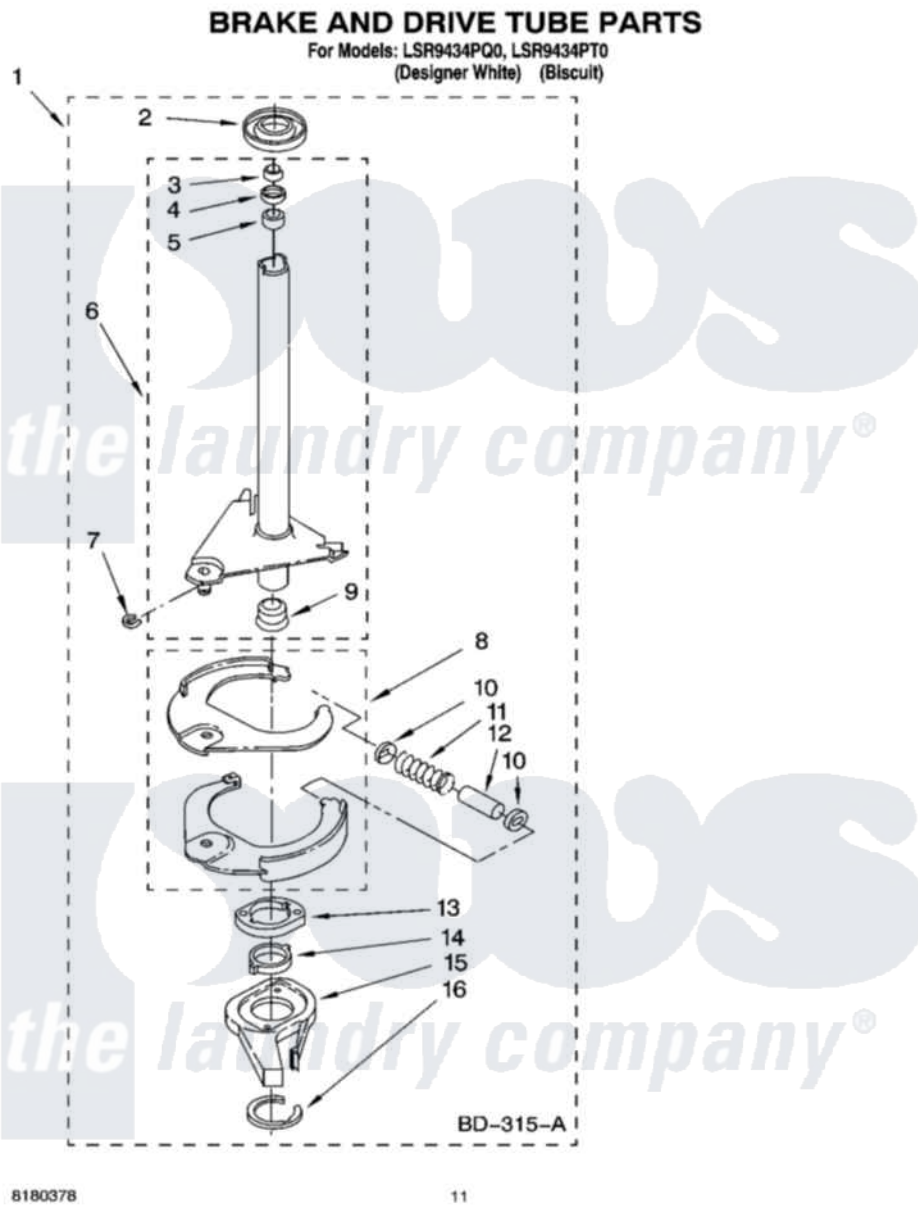

# Whirlpool LSR9434PQ0 07 - BRAKE AND DRIVE TUBE PARTS

8180378

11

Whirlpool Residential Whirlpool LSR9434PQ0 Washer Parts Parts Diagram 07 - BRAKE AND DRIVE TUBE PARTS  
Click on the part number to view part

Item	Original Part Number	Replaced By	Status	Part Description
1	388952	<a href="#">285792</a>		Basketdrive
2	<a href="#">62658</a>			Ring, Thrust
3	<a href="#">91939</a>			Seal, Shaft
4	<a href="#">356427</a>			Seal, Spin Pinion
5	<a href="#">356937</a>			Spacer, Drive Tube
6	64027	<a href="#">64208</a>		Tube-Spin
7	64035	<a href="#">W10083190</a>		Ring, Retaining
8	64232	<a href="#">285438</a>		Shoe-Brake
9	62703	<a href="#">8546462</a>		"T" Bearing, Spin Tube
10	62648	<a href="#">285658</a>		Sleeve
11	387806		Not Available	Spring, Brake
12	62909	<a href="#">285658</a>		Sleeve
13	63023	<a href="#">8546461</a>		Cam, Brake Release
14	<a href="#">63022</a>			Sleeve, Cam
15	64194	<a href="#">285790</a>		Lining
16	90368	<a href="#">W10083200</a>		Ring, Retaining

" N/A

Not Available

FOLLOWING PARTS NOT  
ILLUSTRATED

" [285208](#)

Lubricant