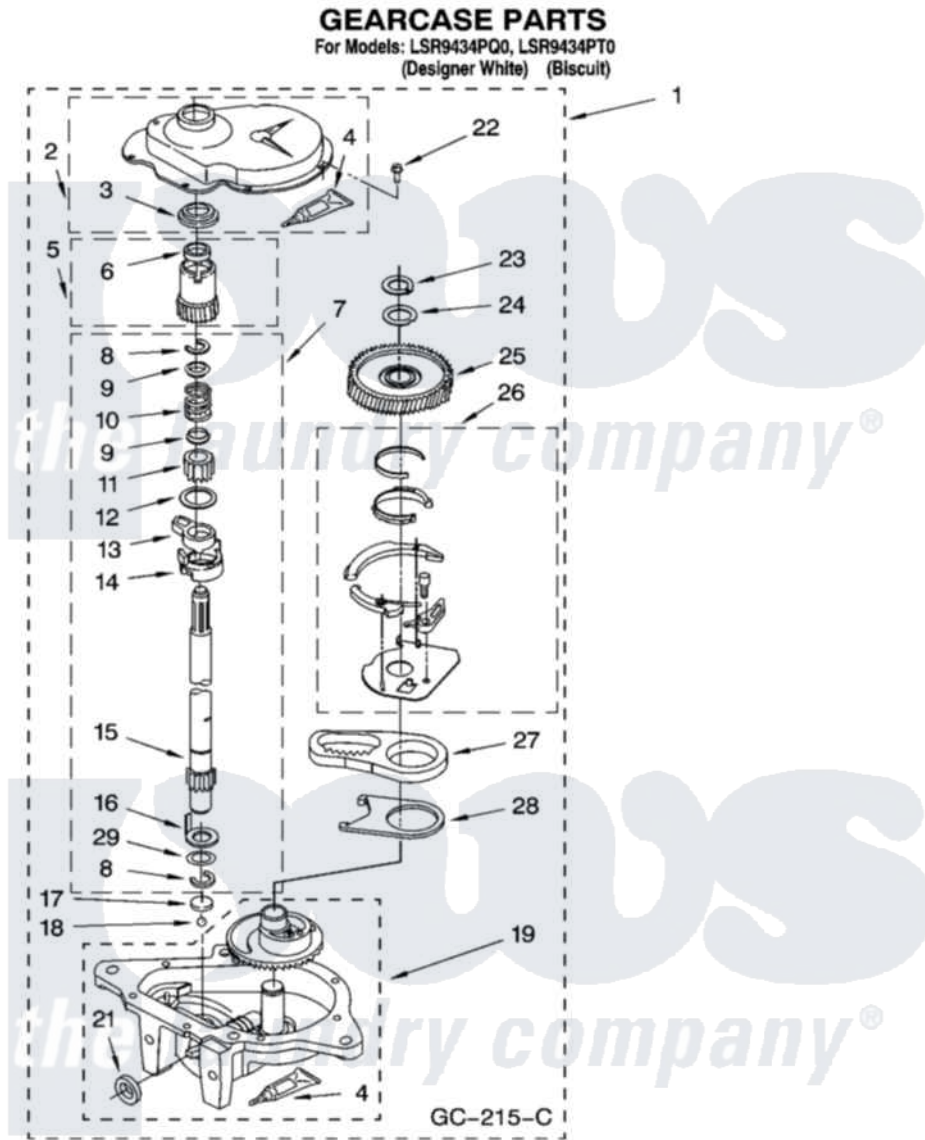

# Whirlpool LSR9434PQ0 08 - GEARCASE PARTS

12

8180378

Whirlpool Residential Whirlpool LSR9434PQ0 Washer Parts Parts Diagram 08 - GEARCASE PARTS  
Click on the part number to view part

Item	Original Part Number	Replaced By	Status	Part Description
1	3360630	<a href="#">3360629</a>		Gearcase
2	<a href="#">285202</a>			Cover, Gearcase
3	<a href="#">3349985</a>			Seal, Gearcase Cover
4	<a href="#">285195</a>			Sealer Sealer, Gasket
5	63320	<a href="#">285362</a>		Gear and Pinion
6	<a href="#">356427</a>			Seal, Spin Pinion
7	<a href="#">389387</a>			Shaft, Agitator
8	90369		Not Available	Ring, Retaining (2)
9	<a href="#">62677</a>			Retainer, Spring
10	<a href="#">62676</a>			Spring, Agitator
11	63273	<a href="#">285509</a>		Shaft, Agitator
12	<a href="#">62619</a>			Washer, Agitator Gear
13	62580	<a href="#">285206</a>		Cam-Agitator
14	62581	<a href="#">285206</a>		Cam-Agitator
15	<a href="#">285509</a>			Shaft, Agitator
16	<a href="#">62618</a>			Washer, Cam Thrust

17	16018	<a href="#">285205</a>	Bearing
18	85529	<a href="#">285205</a>	Bearing
19	389230	<a href="#">285515</a>	Gearcase
21	<a href="#">285352</a>		Seal Kit, Thrust Plug
22	<a href="#">3351614</a>		Screw, Gearcase Cover Mounting
23	3362552	<a href="#">285765</a>	Ring-Retr
24	285735	<a href="#">285766</a>	Washer Kit, Thrust
25	62570	<a href="#">285362</a>	Gear and Pinon
26	388253	<a href="#">999516</a>	Shelf-Glas
27	3349296	<a href="#">8546456</a>	Rack, Connecting
28	<a href="#">62621</a>		Actuator, Shift
29	<a href="#">388815</a>		Washer, Intermediate 1 3976263 Miscellaneous Parts Bag 2 3976300 Washer, Inlet Hose 3 3366913 Clamp, Hose