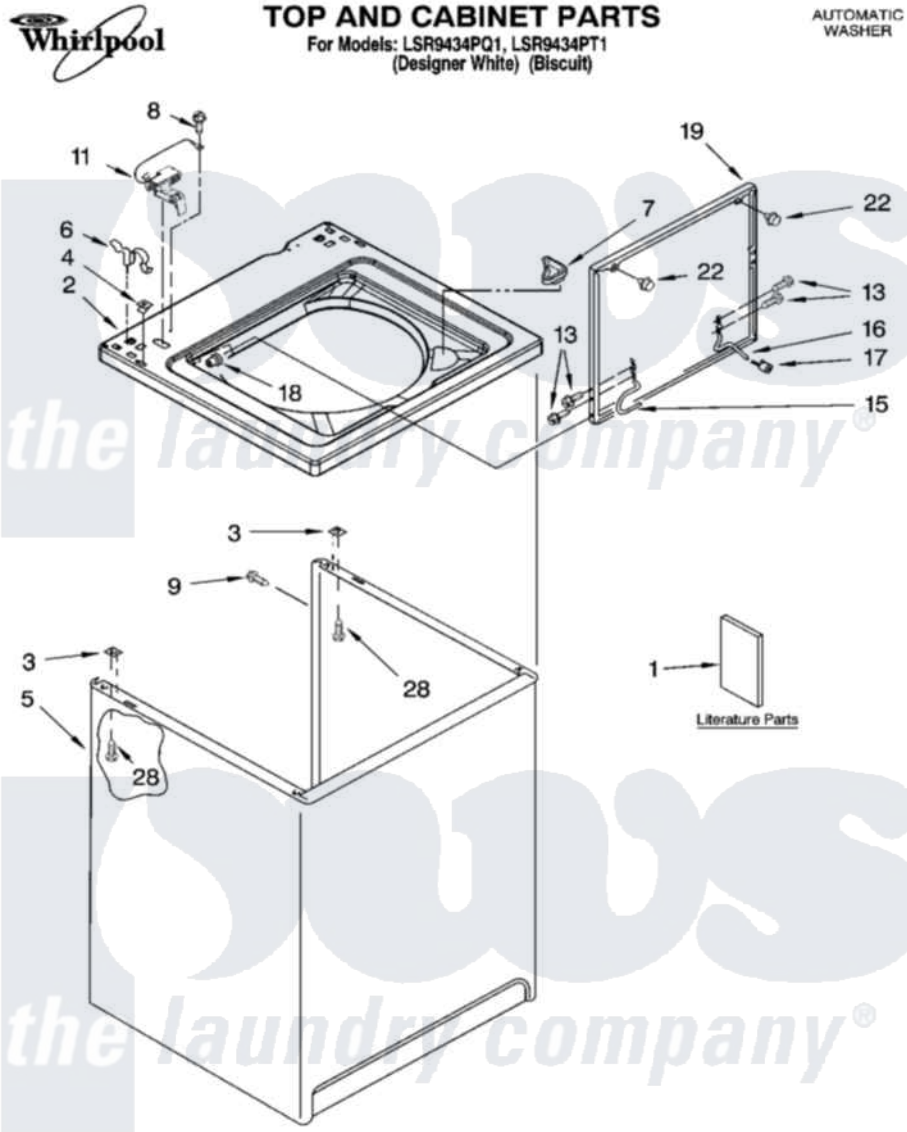

Whirlpool LSR9434PQ1 01 - TOP AND CABINET PARTS

5-05 Litho in U.S.A. (drd)

1

Part No. 8180673

Whirlpool [Residential Whirlpool LSR9434PQ1 Washer Parts](#) Parts Diagram 01 - TOP AND CABINET PARTS
 Click on the part number to view part

Item	Original Part Number	Replaced By	Status	Part Description
1	3957165		Not Available	Installation Instructions
"	3955869		Not Available	Use & Care Guide
"	3955907		Not Available	Feature Sheet
"	3957470		Not Available	Energy Guide
"	8541944		Not Available	Wiring Diagram
"	BLANK		Not Available	Following May Be Purchased
"	BLANK		Not Available	DO-IT-YOURSELF REPAIR MANUALS
"	4313896			Do-It-Yourself Repair Manuals
2	8318064			Top
"	8318066			Top
3	62750			Spacer, Cabinet To Top (4)
4	357213			Nut, Push-In
5	63424			Cabinet
"	3954357			Cabinet
6	62780			Clip, Top And Cabinet And Rear Panel

7	3362952		Dispenser, Bleach
8	3351614		Screw, Gearcase Cover Mounting
9	3357011	308685	Side Trim)
11	8318084		Switch, Lid
13	3351355	W10119828	Screw, Lid Hinge Mounting
15	8318088		Hinge, Lid
16	54583		Hinge, Lid
17	19119		Bumper, Lid Hinge
18	21258		Bearing, Lid Hinge
19	8542387	W10193857	Lid
"	8542384	3957520	Lid
22	9724509		Bumper, Lid
28	3390631		Screw, 10-16 X 3/8