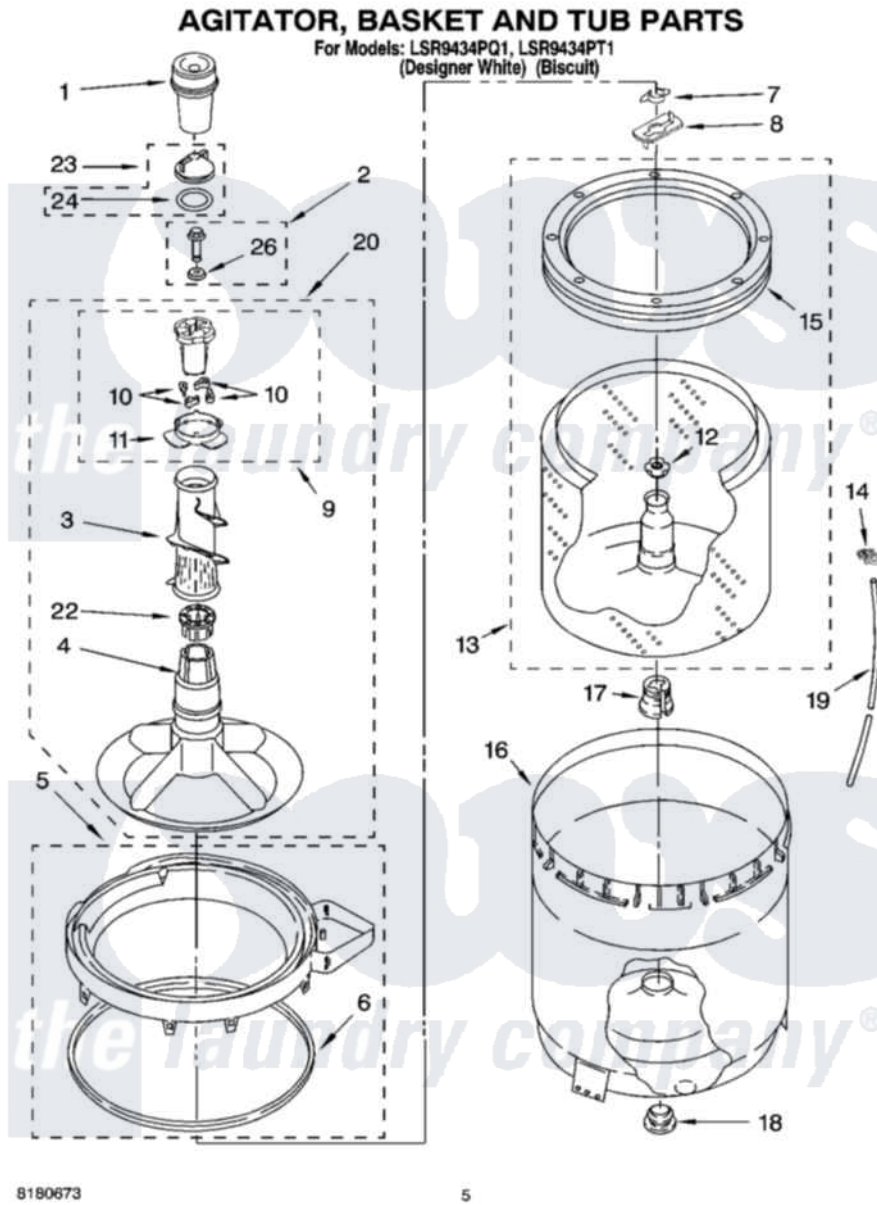

# Whirlpool LSR9434PQ1 03 - AGITATOR, BASKET AND TUB PARTS

Whirlpool [Residential Whirlpool LSR9434PQ1 Washer Parts](#) Parts Diagram 03 - AGITATOR, BASKET AND TUB PARTS

[Click on the part number to view part](#)

Item	Original Part Number	Replaced By	Status	Part Description
1	<a href="#">63580</a>			Dispenser, Fabric Softener
2	<a href="#">358237</a>			Screw And Washer
3	<a href="#">3348752</a>			Mover, Clothes
4	<a href="#">3347288</a>			Agitator
5	8528150	<a href="#">W10445870</a>		Ring-Tub
6	<a href="#">3976308</a>			Gasket, Tub Ring
7	<a href="#">3354845</a>			Clip, Agitator
8	3355921	<a href="#">8543666</a>		Washer, Agitator
9	3363663	<a href="#">285811</a>		Cam-Agitator
10	3366877	<a href="#">80040</a>		Dog-Agitator
11	<a href="#">3363661</a>			Bearing, Driven Cam
12	<a href="#">21366</a>			Nut, Spanner
13	8526016	<a href="#">W10389328</a>		Clothes Container, Assembly
14	<a href="#">2219077</a>			Clip, Pressure Switch Hose
15	8519788	<a href="#">387240</a>		Ring, Balance
16	<a href="#">63849</a>			Strain Relief, Power Cord

17	<a href="#">389140</a>		Tub Block, Basket Drive
18	<a href="#">383727</a>		Gasket, Centerpodt
19	3347780	<a href="#">353244</a>	Hose, Pressure Switch
20	3348117	<a href="#">285565</a>	Agitator
22	3350389	<a href="#">285587</a>	Washer
23	3354733	<a href="#">W10074580</a>	Cap, Barrier
24	3348855	<a href="#">W10072840</a>	Fabric Softener
26	<a href="#">3949550</a>		Washer