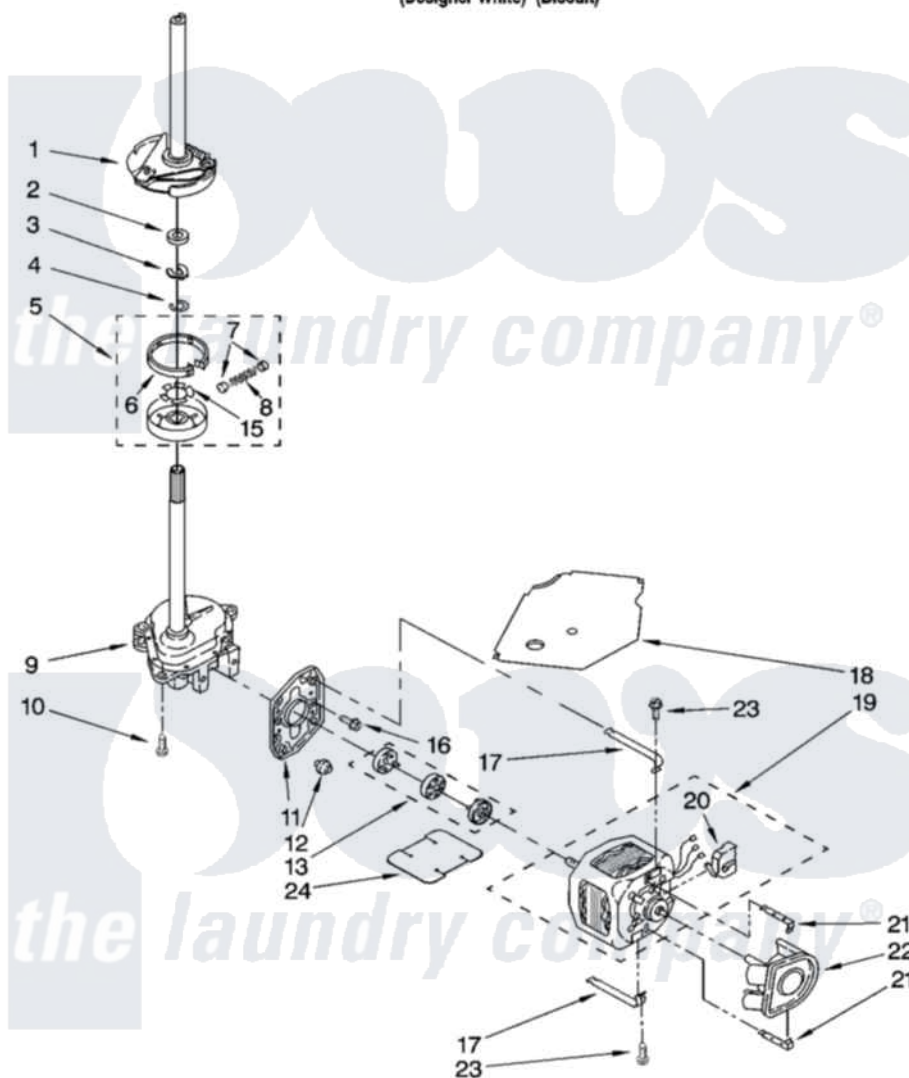

Whirlpool LSR9434PQ1 04 - BRAKE, CLUTCH, GEARCASE, MOTOR AND PUMP PARTS

BRAKE, CLUTCH, GEARCASE, MOTOR AND PUMP PARTS

For Models: LSR9434PQ1, LSR9434PT1
(Designer White) (Biscuit)

8180673

7

Whirlpool [Residential Whirlpool LSR9434PQ1 Washer Parts](#) Parts Diagram 04 - BRAKE, CLUTCH, GEARCASE, MOTOR AND PUMP PARTS
Click on the part number to view part

Item	Original Part Number	Replaced By	Status	Part Description
1	388952	285792		Basketdrive
2	63292			Washer, Spin Tube Thrust
3	62697	W10080230		Ring, Spin Tube Support
4	63283	285353		Ring
5	3951311	285785		Clutch
6	3951308	285790		Lining
7	62646			Cap, Clutch Spring
8	3946792			Spring And Damper Assembly
9	3360630	3360629		Gearcase
10	3357334	3400516		Screw Anti-Rattle
11	62611			Plate, Motor Mount To Gearcase
12	62691			Grommet, Motor
13	285753	285753A		Coupling
15	3355454			Clip, Main Drive

16	3400516		Screw Anti-Rattle
17	3349637	W10086010	Retainer, Motor
18	3362089		Shield, Tub To Motor
19	8528157	661600	Motor, Main Drive
20	3952056		Switch, Main Drive Motor
21	8546127		Retainer, Pump
22	3363394		Pump
23	3387485	273556	Screw, 10-16 X 5/8
24	3946532		Shield, Motor