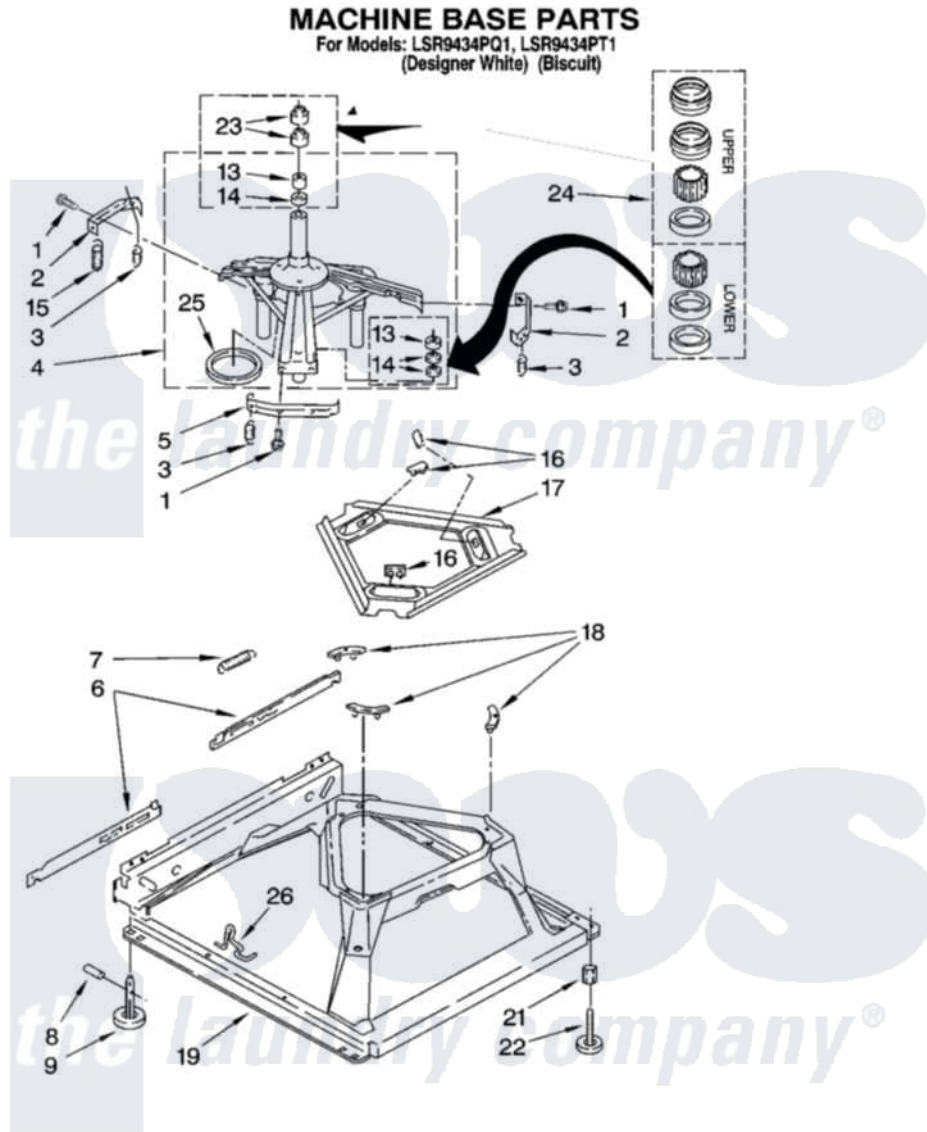

Whirlpool LSR9434PQ1 05 - MACHINE BASE PARTS

8

8180673

Whirlpool [Residential Whirlpool LSR9434PQ1 Washer Parts](#) Parts Diagram 05 - MACHINE BASE PARTS
Click on the part number to view part

Item	Original Part Number	Replaced By	Status	Part Description
1	3400076			Screw, Bracket Mounting
2	64067			Bracket, Spring Outer
3	63907			Spring, Suspension
4	8575214	280184		Support
5	64065			Bracket, Spring Outer
6	63466			Link, Leveling Mechanism
7	62597	8316845		Spring
8	62837			Pin, Knurled
9	62596	285244		Feet-Leveling
13	3347047	8546455		Bearing, Centerpost
14	357409	359449		Seal, Agitator Shaft
15	388492	W10250667		Spring, Counterweight
16	62568	285219		Pad
17	3946509			Plate, Suspension
18	3363660	285744		Pad
19	3946512	285771		Base

21	3359452		Nut, Lock
22	389102	W10001130	Foot, Leveling
23	356934	8577376	Seal, Centerpost
24	285203		Centerpost Bearing Kit
25	63134		Ring, Sound Deadening
26	63806	W10145155	Retainer, Suspension Spring