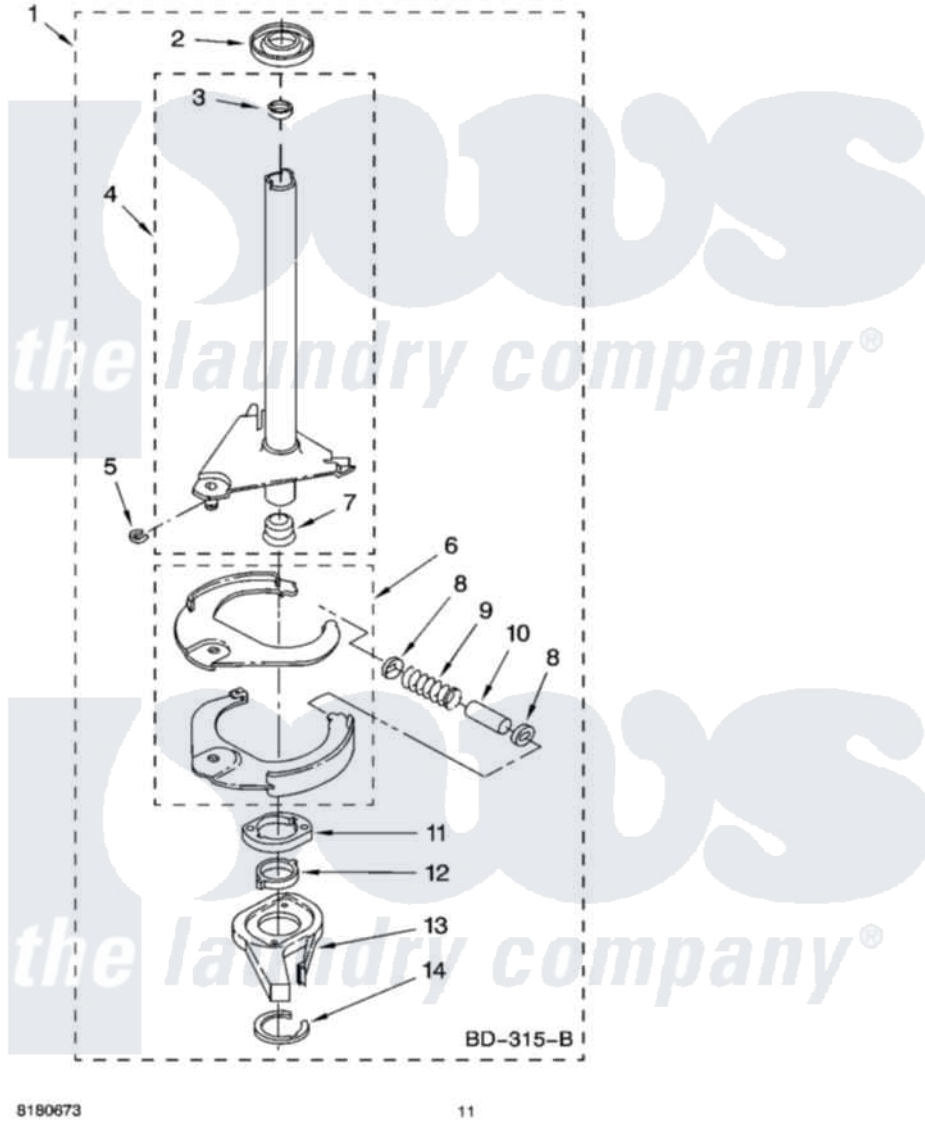

Whirlpool LSR9434PQ1 07 - BRAKE AND DRIVE TUBE PARTS

BRAKE AND DRIVE TUBE PARTS

For Models: LSR9434PQ1, LSR9434PT1
(Designer White) (Biscuit)

8180673

11

Whirlpool Residential Whirlpool LSR9434PQ1 Washer Parts Parts Diagram 07 - BRAKE AND DRIVE TUBE PARTS
Click on the part number to view part

Item	Original Part Number	Replaced By	Status	Part Description
1	388952	285792		Basketdrive
2	62658			Ring, Thrust
3	356427			Seal, Spin Pinion
4	64027	64208		Tube-Spin
5	64035	W10083190		Ring, Retaining
6	64232	285438		Shoe-Brake
7	62703	8546462		"T" Bearing, Spin Tube
8	3353956	285658		Sleeve
9	387806		Not Available	Spring, Brake
10	3355360	285658		Sleeve
11	661516	8546461		Cam, Brake Release
12	63022			Sleeve, Cam
13	64194	285790		Lining
14	90368	W10083200		Ring, Retaining
"	BLANK		Not Available	Following Parts Not Illustrated
"	285208			Lubricant