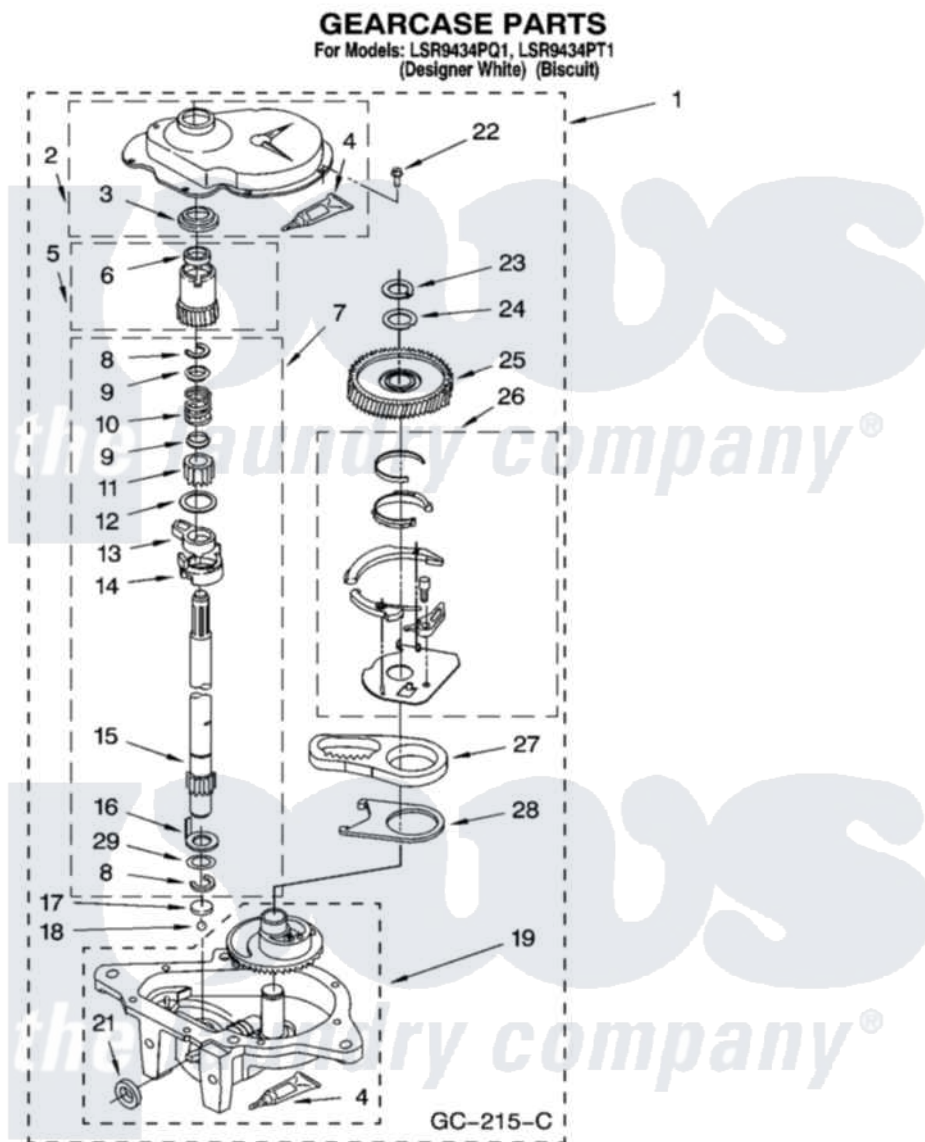

Whirlpool LSR9434PQ1 08 - GEARCASE PARTS

12

8180673

Whirlpool Residential Whirlpool LSR9434PQ1 Washer Parts Parts Diagram 08 - GEARCASE PARTS
Click on the part number to view part

Item	Original Part Number	Replaced By	Status	Part Description
1	3360630	3360629		Gearcase
2	285202			Cover, Gearcase
3	3349985			Seal, Gearcase Cover
4	285195			Sealer Sealer, Gasket
5	63320	285362		Gear and Pinion
6	356427			Seal, Spin Pinion
7	389387			Shaft, Agitator
8	90369		Not Available	Ring, Retaining (2)
9	62677			Retainer, Spring
10	62676			Spring, Agitator
11	63273	285509		Shaft, Agitator
12	62619			Washer, Agitator Gear
13	62580	285206		Cam-Agitator
14	62581	285206		Cam-Agitator
15	285509			Shaft, Agitator
16	62618			Washer, Cam Thrust

17	16018	285205	Bearing
18	85529	285205	Bearing
19	389230	285515	Gearcase
21	285352		Seal Kit, Thrust Plug
22	3351614		Screw, Gearcase Cover Mounting
23	3362552	285765	Ring-Retr
24	285735	285766	Washer Kit, Thrust
25	62570	285362	Gear and Pinon
26	388253	999516	Shelf-Glas
27	3349296	8546456	Rack, Connecting
28	62621		Actuator, Shift
29	388815		Washer, Intermediate 1 3976263 Miscellaneous Parts Bag 2 3976300 Washer, Inlet Hose 3 3366913 Clamp, Hose