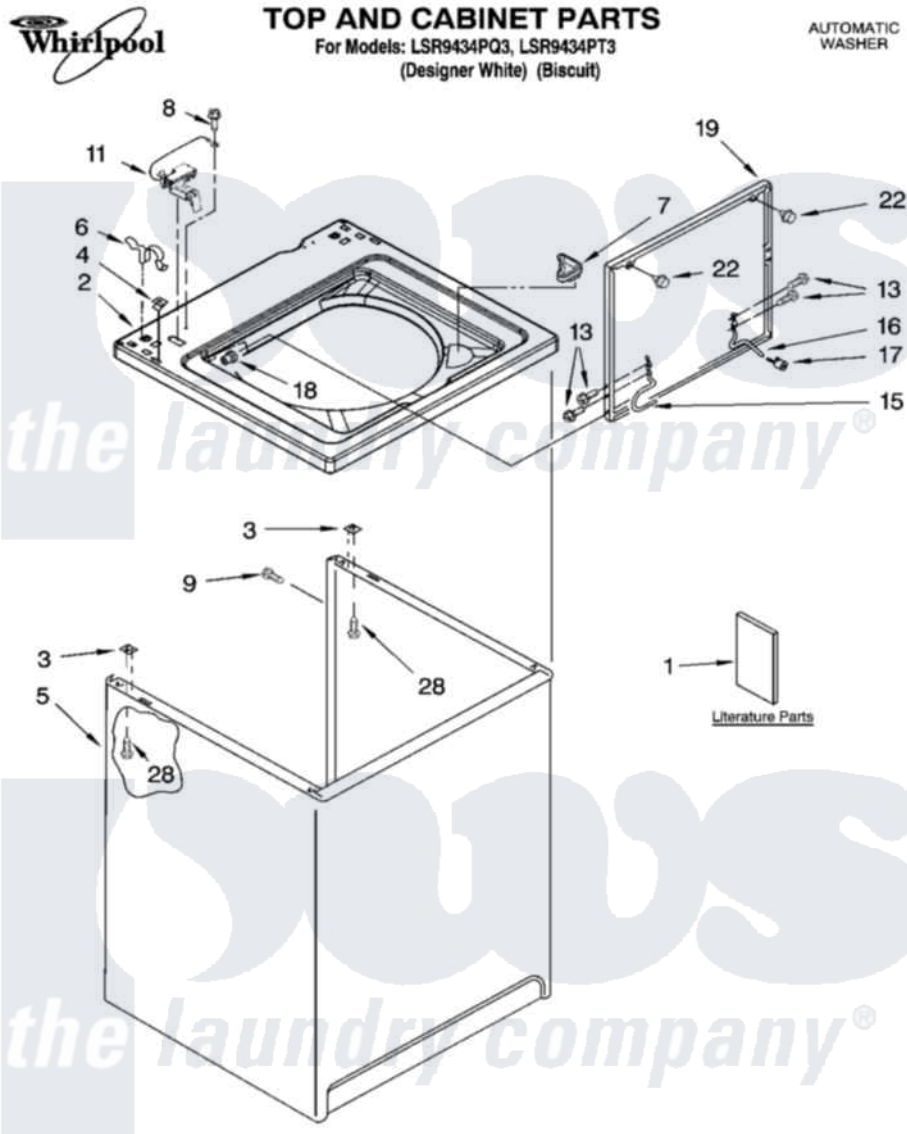

Whirlpool LSR9434PQ3 01 - TOP AND CABINET PARTS

10-05 Litho in U.S.A. (drd)

1

Part No. 8180838

Whirlpool [Residential Whirlpool LSR9434PQ3 Washer Parts](#) Parts Diagram 01 - TOP AND CABINET PARTS
 Click on the part number to view part

Item	Original Part Number	Replaced By	Status	Part Description
1	3956025		Not Available	Installation Instructions
"	3955869		Not Available	Use & Care Guide
"	3955907		Not Available	Feature Sheet
"	3957470		Not Available	Energy Guide
"	8541944		Not Available	Wiring Diagram
"	N/A		Not Available	Following May Be Purchased
"	N/A		Not Available	DO-IT-YOURSELF REPAIR MANUALS
"	4313896			Do-It-Yourself Repair Manuals
2	8318064			Top
"	8318066			Top
3	62750			Spacer, Cabinet To Top (4)
4	357213			Nut, Push-In
5	63424			Cabinet
"	3954357			Cabinet
6	62780			Clip, Top And Cabinet And Rear Panel

7	3362952		Dispenser, Bleach
8	3351614		Screw, Gearcase Cover Mounting
9	3357011	308685	Side Trim)
11	8318084		Switch, Lid
13	3351355	W10119828	Screw, Lid Hinge Mounting
15	8318088		Hinge, Lid
16	54583		Hinge, Lid
17	19119		Bumper, Lid Hinge
18	21258		Bearing, Lid Hinge
19	8542387	W10193857	Lid
"	8542384	3957520	Lid
22	9724509		Bumper, Lid
28	3390631		Screw, 10-16 X 3/8