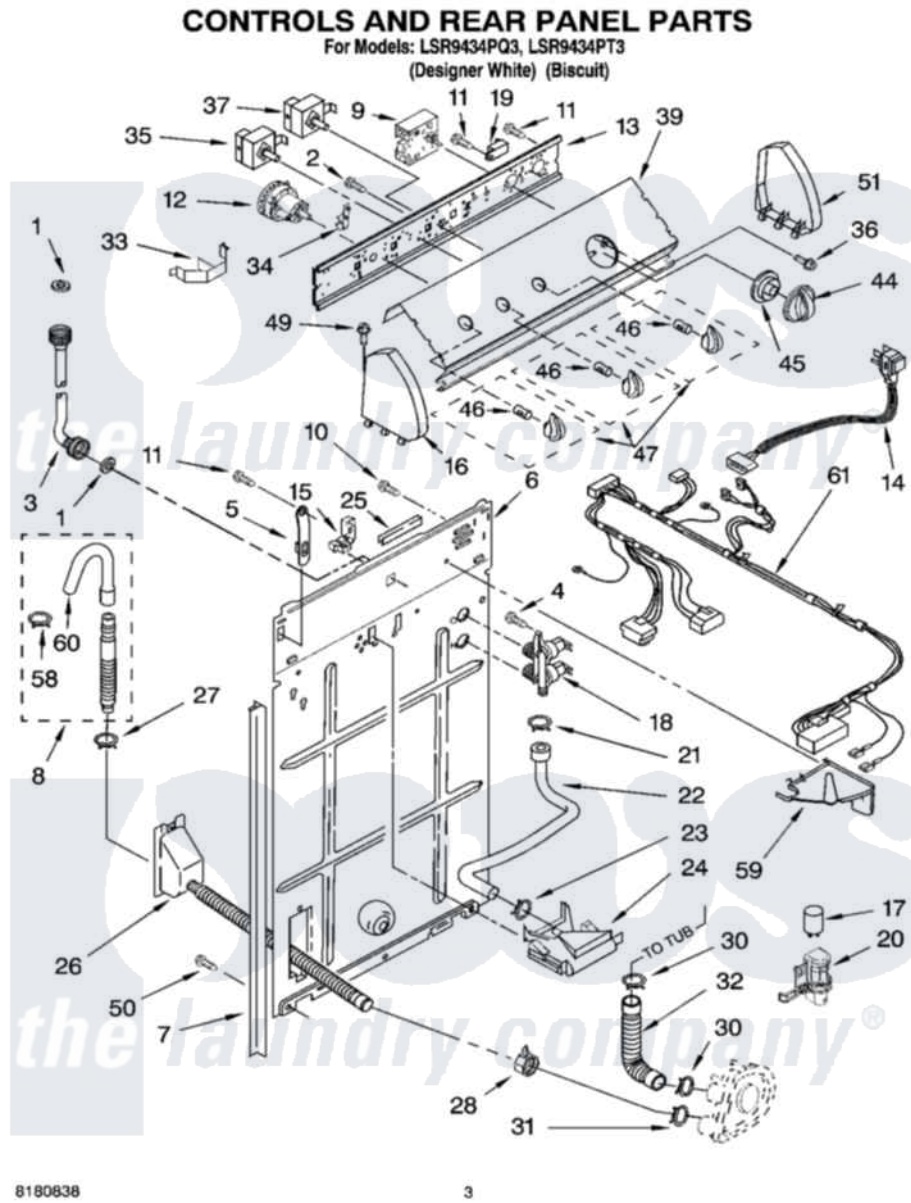

Whirlpool LSR9434PQ3 02 - CONTROLS AND REAR PANEL PARTS

Whirlpool Residential Whirlpool LSR9434PQ3 Washer Parts Parts Diagram 02 - CONTROLS AND REAR PANEL PARTS
Click on the part number to view part

Item	Original Part Number	Replaced By	Status	Part Description
1	3976300	16123		Washer Inlet-Hose Miscellaneous Parts Must be Ordered Separately.
2	3400073			Screw, Ground
3	8571377	89503		Hose-Inlet
"	8571378	89503		Hose-Inlet
4	9740848			Screw, Mixing Valve Mounting
5	8568314			Strap, Console
6	3357978			Panel, Rear
7	62747			Pad, Rear Panel
8	3951609	285664		Hose
"	661577	285666		Hose
"	3357090	285702		Hose
9	8541942			Timer, Control
10	3351614			Screw, Gearcase Cover Mounting
11	90767			Screw, 8A X 3/8 HeX Washer Head Tapping