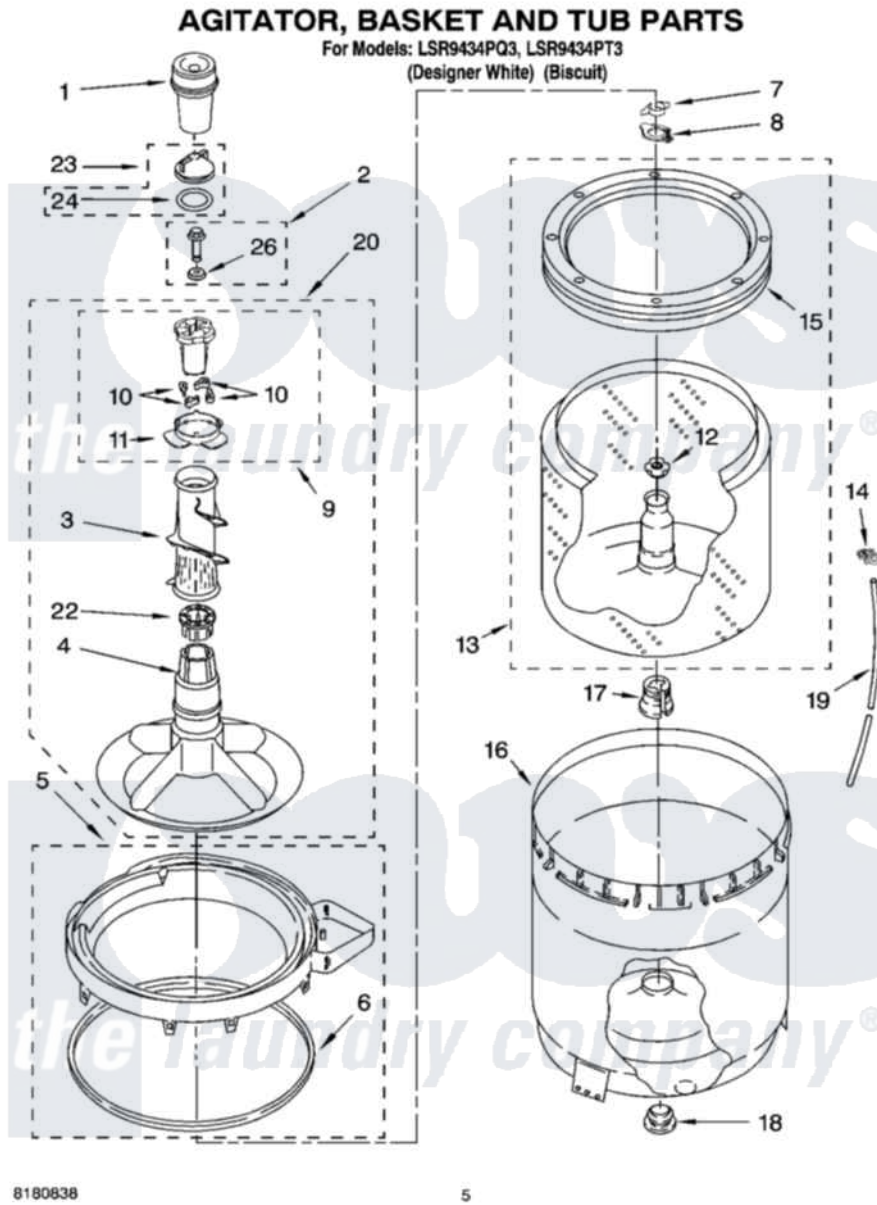

Whirlpool LSR9434PQ3 03 - AGITATOR, BASKET AND TUB PARTS

8180838

5

Whirlpool Residential Whirlpool LSR9434PQ3 Washer Parts Parts Diagram 03 - AGITATOR, BASKET AND TUB PARTS

[Click on the part number to view part](#)

Item	Original Part Number	Replaced By	Status	Part Description
1	63580			Dispenser, Fabric Softener
2	358237			Screw And Washer
3	3348752			Mover, Clothes
4	3347288			Agitator
5	8528150	W10445870		Ring-Tub
6	3976308			Gasket, Tub Ring
7	3354845			Clip, Agitator
8	8543666			Washer, Agitator
9	3363663	285811		Cam-Agitator
10	3366877	80040		Dog-Agitator
11	3363661			Bearing, Driven Cam
12	21366			Nut, Spanner
13	8526016	W10389328		Clothes Container, Assembly
14	2219077			Clip, Pressure Switch Hose
15	8519788	387240		Ring, Balance
16	63849			Strain Relief, Power Cord

17	389140		Tub Block, Basket Drive
18	383727		Gasket, Centerpodt
19	3347780	353244	Hose, Pressure Switch
20	3348117	285565	Agitator
22	3350389	285587	Washer
23	3354733	W10074580	Cap, Barrier
24	3348855	W10072840	Fabric Softener
26	3949550		Washer