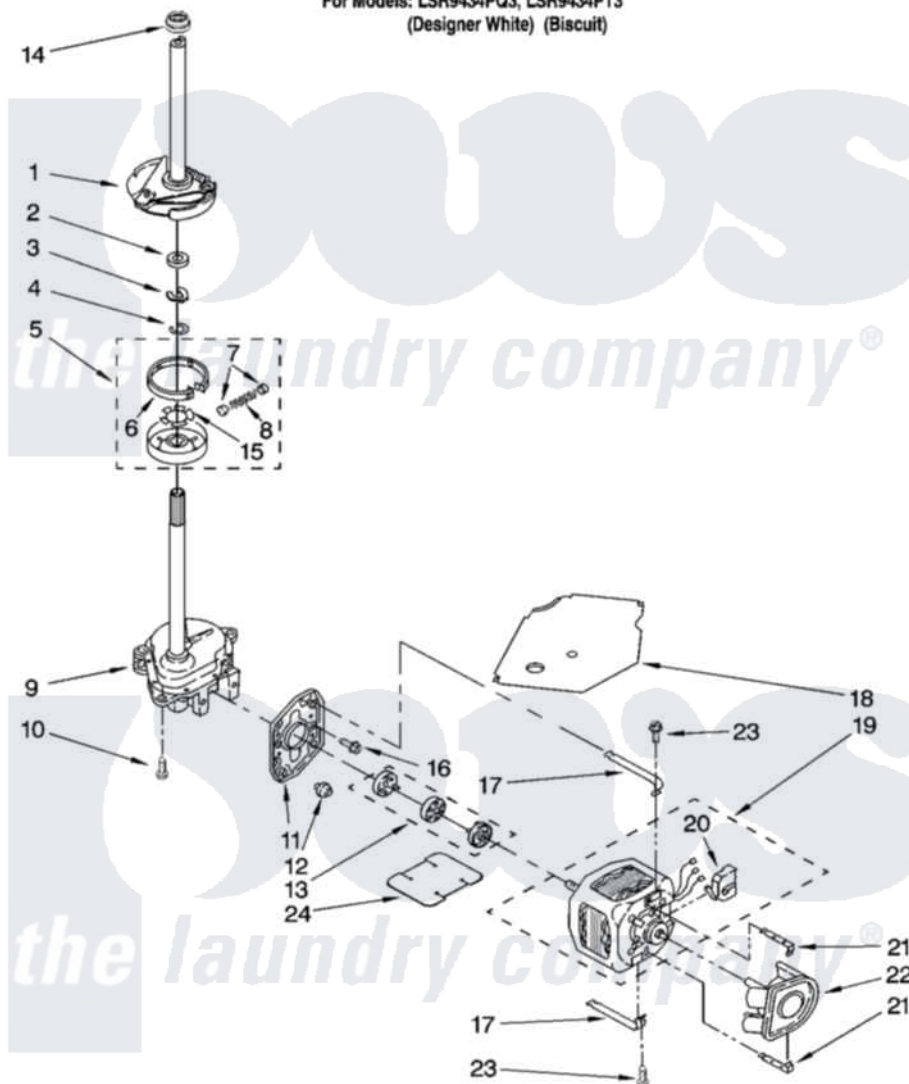

Whirlpool LSR9434PQ3 04 - BRAKE, CLUTCH, GEARCASE, MOTOR AND PUMP PARTS

BRAKE, CLUTCH, GEARCASE, MOTOR AND PUMP PARTS

For Models: LSR9434PQ3, LSR9434PT3

(Designer White) (Biscuit)

8180838

7

Whirlpool [Residential Whirlpool LSR9434PQ3 Washer Parts](#) Parts Diagram 04 - BRAKE, CLUTCH, GEARCASE, MOTOR AND PUMP PARTS
Click on the part number to view part

Item	Original Part Number	Replaced By	Status	Part Description
1	388952	285792		Basketdrive
2	63292			Washer, Spin Tube Thrust
3	62697	W10080230		Ring, Spin Tube Support
4	63283	285353		Ring
5	3951311	285785		Clutch
6	3951308	285790		Lining
7	62646			Cap, Clutch Spring
8	3946792			Spring And Damper Assembly
9	3360630	3360629		Gearcase
10	3357334	3400516		Screw Anti-Rattle
11	62611			Plate, Motor Mount To Gearcase
12	62691			Grommet, Motor
13	285753	285753A		Coupling
14	8577374			Seal, Centerpost

15	3355454		Clip, Main Drive
16	3400516		Screw Anti-Rattle
17	3349637	W10086010	Retainer, Motor
18	3362089		Shield, Tub To Motor
19	8528157	661600	Motor, Main Drive
20	3952056		Switch, Main Drive Motor
21	8546127		Retainer, Pump
22	3363394		Pump
23	3387485	273556	Screw, 10-16 X 5/8
24	3946532		Shield, Motor