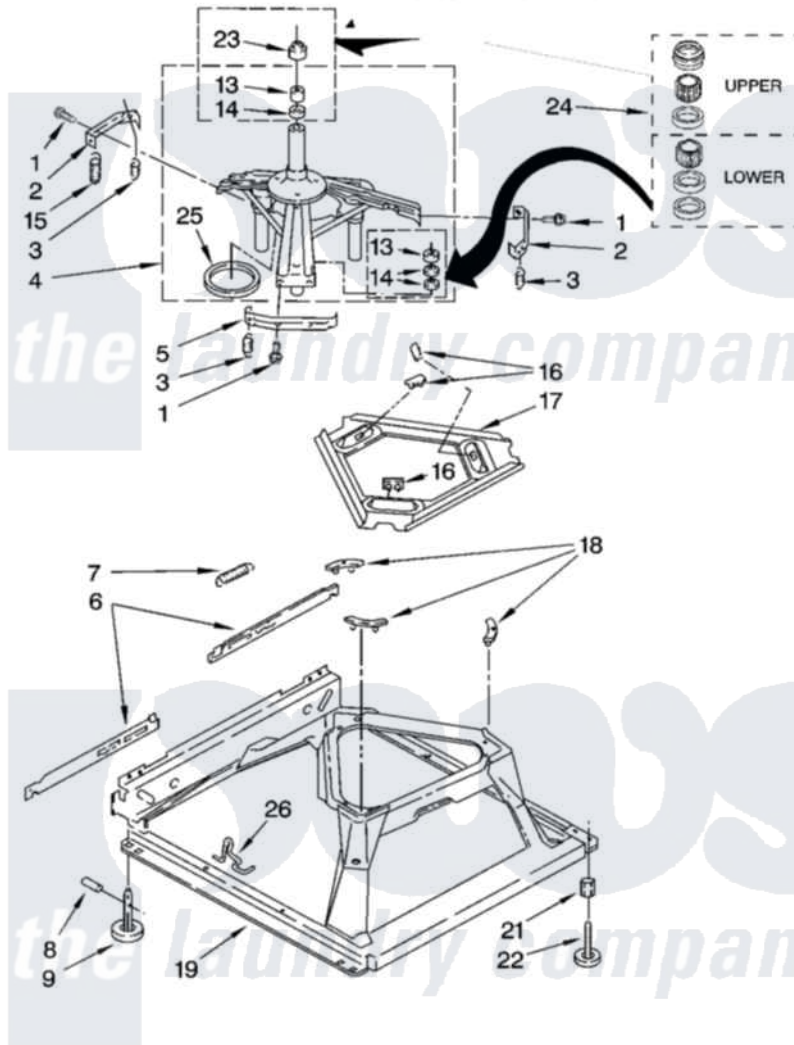

## MACHINE BASE PARTS

For Models: LSR9434PQ3, LSR9434PT3  
(Designer White) (Biscuit)

8

8180838

Whirlpool Residential Whirlpool LSR9434PQ3 Washer Parts Parts Diagram 05 - MACHINE BASE PARTS  
Click on the part number to view part