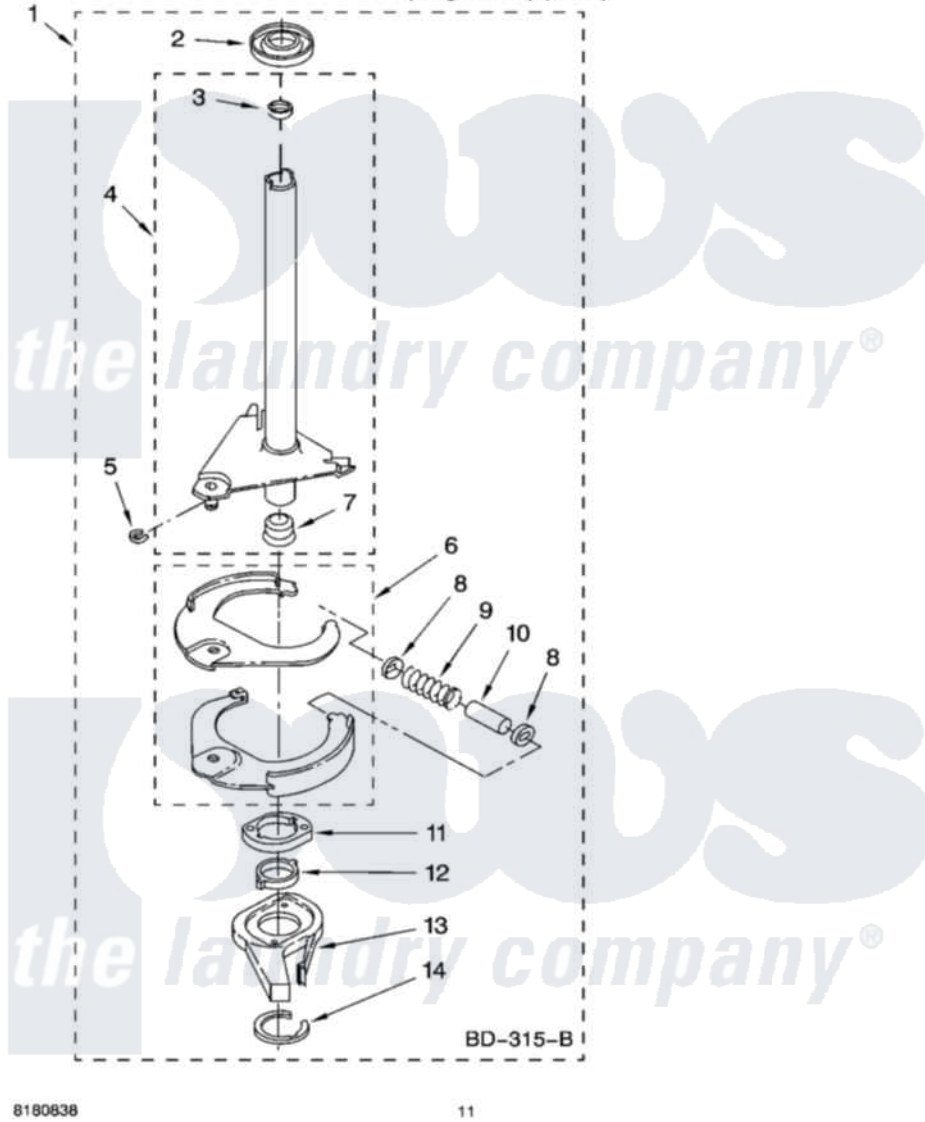

Whirlpool LSR9434PQ3 07 - BRAKE AND DRIVE TUBE PARTS

BRAKE AND DRIVE TUBE PARTS

For Models: LSR9434PQ3, LSR9434PT3
(Designer White) (Biscuit)

8180838

11

Whirlpool [Residential Whirlpool LSR9434PQ3 Washer Parts](#) Parts Diagram 07 - BRAKE AND DRIVE TUBE PARTS
Click on the part number to view part

Item	Original Part Number	Replaced By	Status	Part Description
1	388952	285792		Basketdrive
2	62658			Ring, Thrust
3	356427			Seal, Spin Pinion
4	64027	64208		Tube-Spin
5	64035	W10083190		Ring, Retaining
6	64232	285438		Shoe-Brake
7	62703	8546462		"T" Bearing, Spin Tube
8	3353956	285658		Sleeve
9	387806		Not Available	Spring, Brake
10	3355360	285658		Sleeve
11	661516	8546461		Cam, Brake Release
12	63022			Sleeve, Cam
13	64194	285790		Lining
14	90368	W10083200		Ring, Retaining
"	N/A		Not Available	FOLLOWING PARTS NOT ILLUSTRATED
"	285208			Lubricant