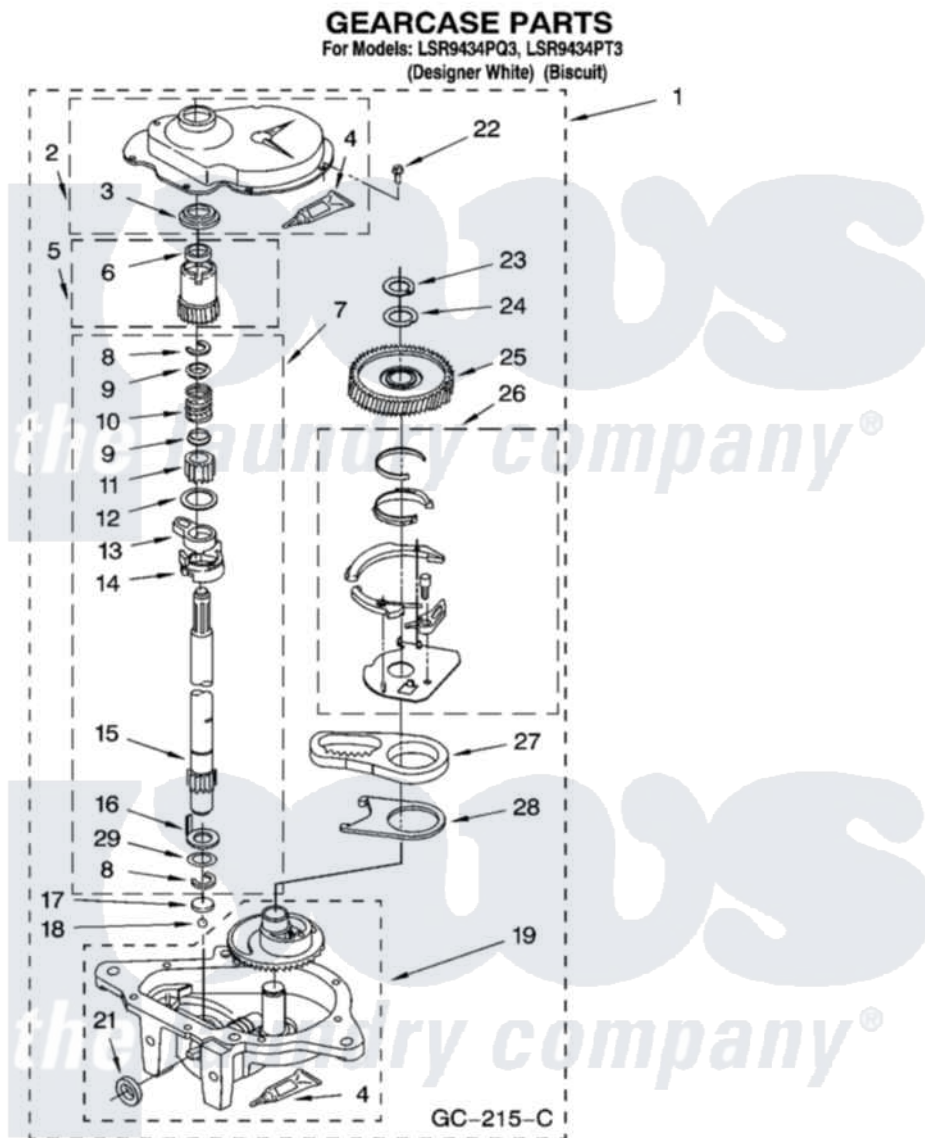

# Whirlpool LSR9434PQ3 08 - GEARCASE PARTS

12

8180838

Whirlpool Residential Whirlpool LSR9434PQ3 Washer Parts Parts Diagram 08 - GEARCASE PARTS  
Click on the part number to view part

Item	Original Part Number	Replaced By	Status	Part Description
1	3360630	<a href="#">3360629</a>		Gearcase
2	<a href="#">285202</a>			Cover, Gearcase
3	<a href="#">3349985</a>			Seal, Gearcase Cover
4	<a href="#">285195</a>			Sealer Sealer, Gasket
5	63320	<a href="#">285362</a>		Gear and Pinion
6	<a href="#">356427</a>			Seal, Spin Pinion
7	<a href="#">389387</a>			Shaft, Agitator
8	90369		Not Available	Ring, Retaining (2)
9	<a href="#">62677</a>			Retainer, Spring
10	<a href="#">62676</a>			Spring, Agitator
11	63273	<a href="#">285509</a>		Shaft, Agitator
12	<a href="#">62619</a>			Washer, Agitator Gear
13	62580	<a href="#">285206</a>		Cam-Agitator
14	62581	<a href="#">285206</a>		Cam-Agitator
15	<a href="#">285509</a>			Shaft, Agitator
16	<a href="#">62618</a>			Washer, Cam Thrust

17	16018	<a href="#">285205</a>	Bearing
18	85529	<a href="#">285205</a>	Bearing
19	389230	<a href="#">285515</a>	Gearcase
21	<a href="#">285352</a>		Seal Kit, Thrust Plug
22	<a href="#">3351614</a>		Screw, Gearcase Cover Mounting
23	3362552	<a href="#">285765</a>	Ring-Retr
24	285735	<a href="#">285766</a>	Washer Kit, Thrust
25	62570	<a href="#">285362</a>	Gear and Pinon
26	388253	<a href="#">999516</a>	Shelf-Glas
27	3349296	<a href="#">8546456</a>	Rack, Connecting
28	<a href="#">62621</a>		Actuator, Shift
29	<a href="#">388815</a>		Washer, Intermediate 1 3976263 Miscellaneous Parts Bag 2 3976300 Washer, Inlet Hose 3 3366913 Clamp, Hose