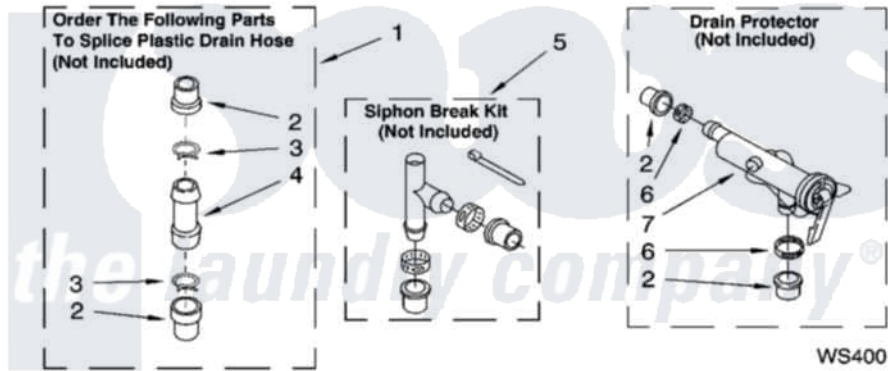

**Whirlpool LSR9434PQ3 09 - WATER SYSTEM PARTS, OPTIONAL PARTS  
(NOT INCLUDED)**

**WATER SYSTEM PARTS**

For Models: LSR9434PQ3, LSR9434PT3  
(Designer White) (Biscuit)

8180838

13

Whirlpool [Residential Whirlpool LSR9434PQ3 Washer Parts](#) Parts Diagram 09 - WATER SYSTEM PARTS,  
OPTIONAL PARTS (NOT INCLUDED)  
[Click on the part number to view part](#)

Item	Original Part Number	Replaced By	Status	Part Description
1	<a href="#">285442</a>			Water System Parts
2	<a href="#">285321</a>			Water System Parts
3	370447	<a href="#">285655</a>		Clamp, Hose
4	<a href="#">16272</a>			Connector, Straight
5	<a href="#">285320</a>			Water System Parts
6	65349	<a href="#">285655</a>		Clamp, Hose
7	<a href="#">367031</a>			Water System Parts
	<a href="#">72017</a>			Paint, Touch-Up
"	<a href="#">4392899</a>			Paint, Touch-Up
"	<a href="#">350938</a>			Paint, Pressurized Spray B
"	<a href="#">350930</a>			Paint, Pressurized Spray B
"	<a href="#">4392901</a>			Paint, Pressurized Spray
"	<a href="#">799344</a>			Paint, Touch-Up )
"	<a href="#">4392900</a>			Paint, Bulk )
"	N/A		Not Available	OIL