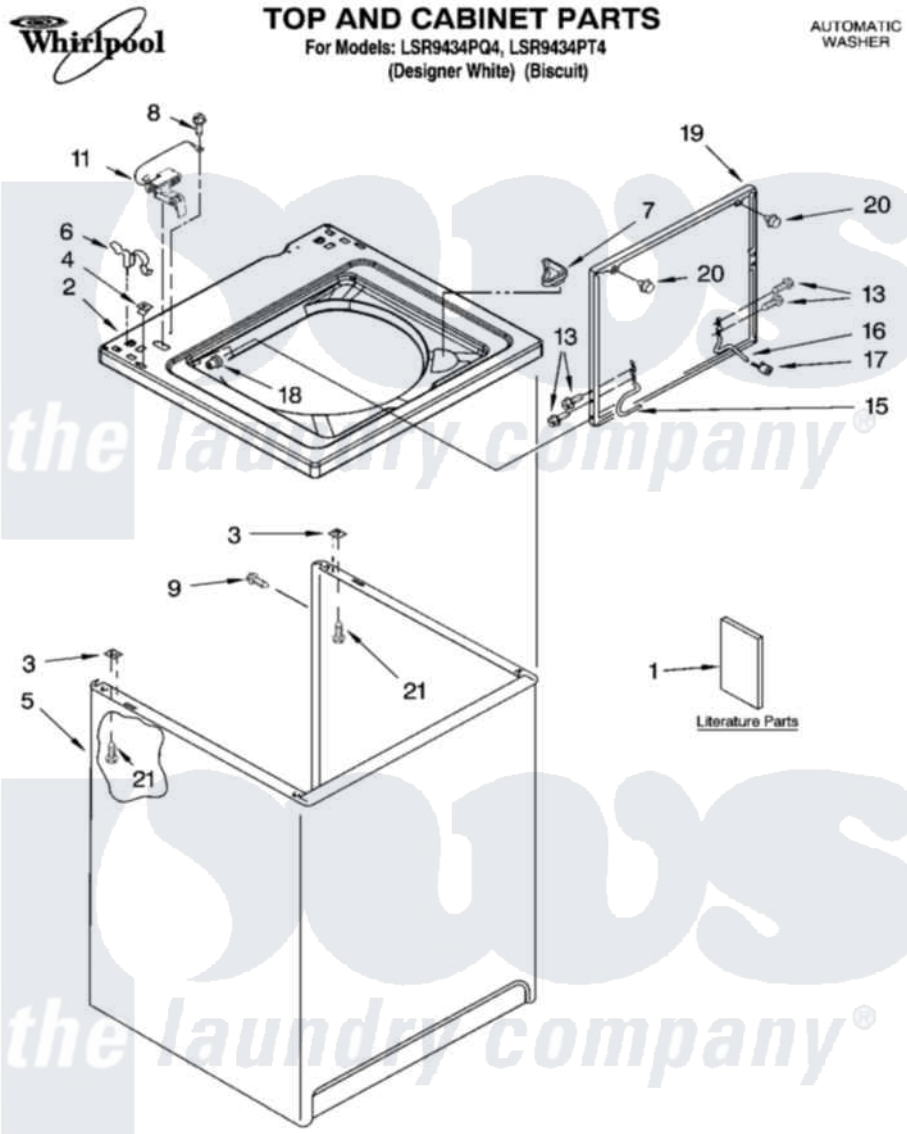

Whirlpool LSR9434PQ4 01 - TOP AND CABINET PARTS

11-05 Litho in U.S.A. (dtd)

1

Part No. 8180975 Rev. A

[Whirlpool Residential Whirlpool LSR9434PQ4 Washer Parts](#) Parts Diagram 01 - TOP AND CABINET PARTS
 Click on the part number to view part

Item	Original Part Number	Replaced By	Status	Part Description
1	3958075		Not Available	Installation Instructions
"	8578232		Not Available	Use & Care Guide
"	3955907		Not Available	Feature Sheet
"	3957470		Not Available	Energy Guide
"	8541944		Not Available	Wiring Diagram
"	N/A		Not Available	Following May Be Purchased
"	N/A		Not Available	DO-IT-YOURSELF REPAIR MANUALS
"	4313896			Do-It-Yourself Repair Manuals
2	8318064			Top
"	8318066			Top
3	62750			Spacer, Cabinet To Top (4)
4	357213			Nut, Push-In
5	63424			Cabinet
"	3954357			Cabinet
6	62780			Clip, Top And Cabinet And Rear Panel

7	3362952		Dispenser, Bleach
8	3351614		Screw, Gearcase Cover Mounting
9	3357011	308685	Side Trim)
11	8318084		Switch, Lid
13	3351355	W10119828	Screw, Lid Hinge Mounting
15	8318088		Hinge, Lid
16	54583		Hinge, Lid
17	19119		Bumper, Lid Hinge
18	21258		Bearing, Lid Hinge
19	8542387	W10193857	Lid
"	8542384	3957520	Lid
20	9724509		Bumper, Lid
21	3390631		Screw, 10-16 X 3/8