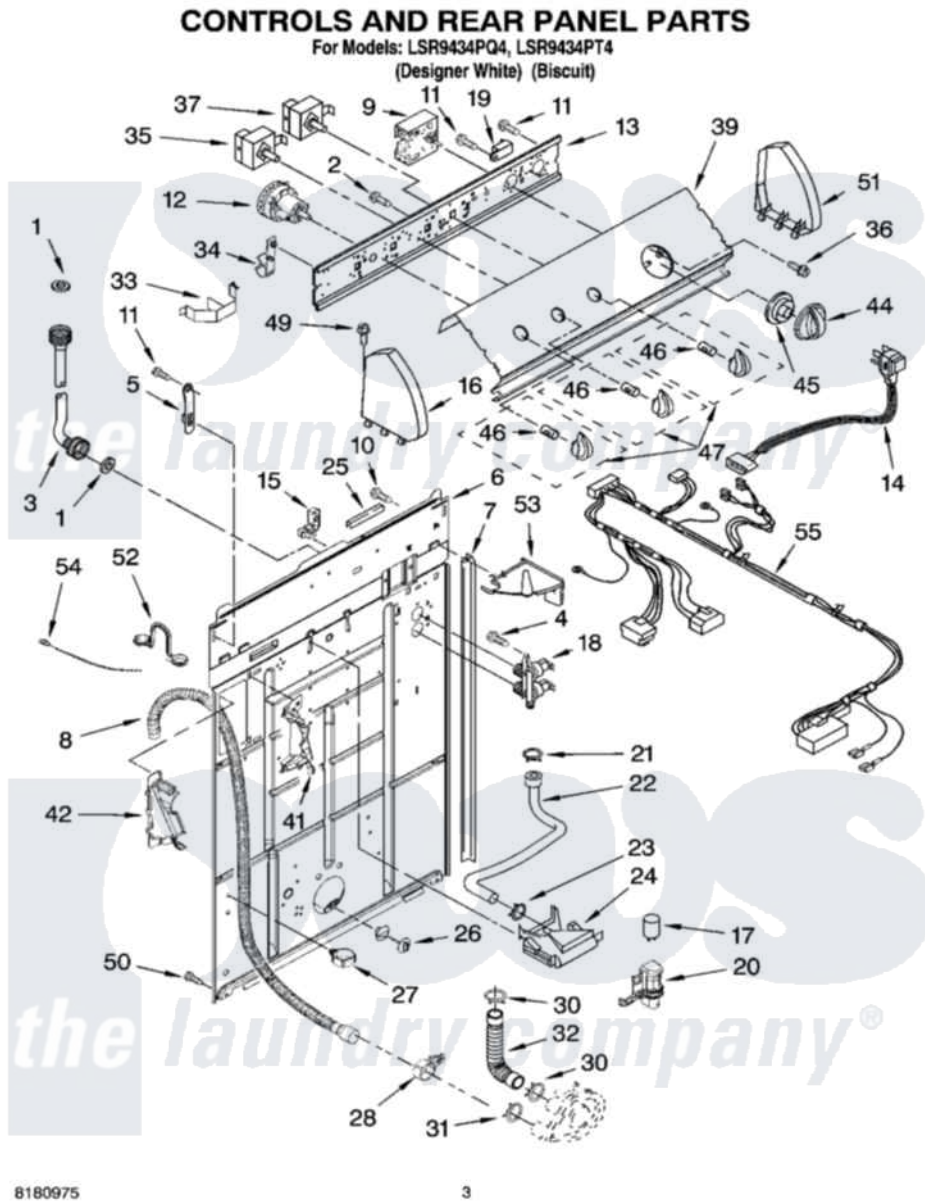

Whirlpool LSR9434PQ4 02 - CONTROLS AND REAR PANEL PARTS

Whirlpool [Residential Whirlpool LSR9434PQ4 Washer Parts](#) Parts Diagram 02 - CONTROLS AND REAR PANEL PARTS
Click on the part number to view part

Item	Original Part Number	Replaced By	Status	Part Description
1	3976300	16123		Washer Inlet-Hose Miscellaneous Parts Must be Ordered Separately.
2	3400073			Screw, Ground
3	8571377	89503		Hose-Inlet
"	8571378	89503		Hose-Inlet
4	9740848			Screw, Mixing Valve Mounting
5	8568314			Strap, Console
6	8318015			Panel, Rear
7	62747			Pad, Rear Panel
8	8559373	W10096921		Drain Hose Assembly
9	8541942			Timer, Control
10	3351614			Screw, Gearcase Cover Mounting
11	90767			Screw, 8A X 3/8 HeX Washer Head Tapping
12	3366847	W10337780		Switch-WL
13	3948608			Bracket, Control