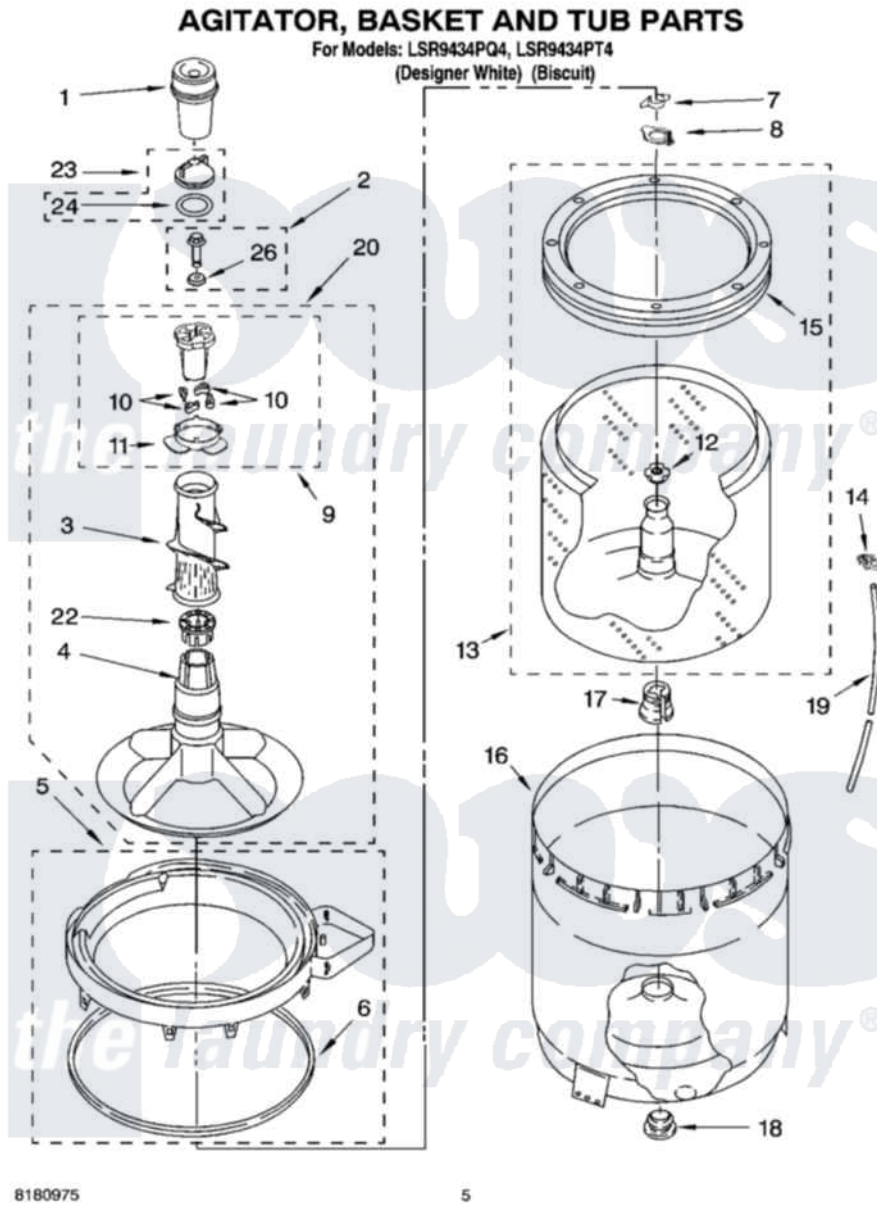

Whirlpool LSR9434PQ4 03 - AGITATOR, BASKET AND TUB PARTS

Whirlpool [Residential Whirlpool LSR9434PQ4 Washer Parts](#) Parts Diagram 03 - AGITATOR, BASKET AND TUB PARTS

[Click on the part number to view part](#)

Item	Original Part Number	Replaced By	Status	Part Description
1	63580			Dispenser, Fabric Softener
2	358237			Screw And Washer
3	3348752			Mover, Clothes
4	3347288			Agitator
5	8528150	W10445870		Ring-Tub
6	3976308			Gasket, Tub Ring
7	3354845			Clip, Agitator
8	8543666			Washer, Agitator
9	3363663	285811		Cam-Agitator
10	3366877	80040		Dog-Agitator
11	3363661			Bearing, Driven Cam
12	21366			Nut, Spanner
13	8526016	W10389328		Clothes Container, Assembly
14	2219077			Clip, Pressure Switch Hose
15	8519788	387240		Ring, Balance
16	63849			Strain Relief, Power Cord

17	389140		Tub Block, Basket Drive
18	383727		Gasket, Centerpodt
19	3347780	353244	Hose, Pressure Switch
20	3348117	285565	Agitator
22	3350389	285587	Washer
23	3354733	W10074580	Cap, Barrier
24	3348855	W10072840	Fabric Softener
26	3949550		Washer