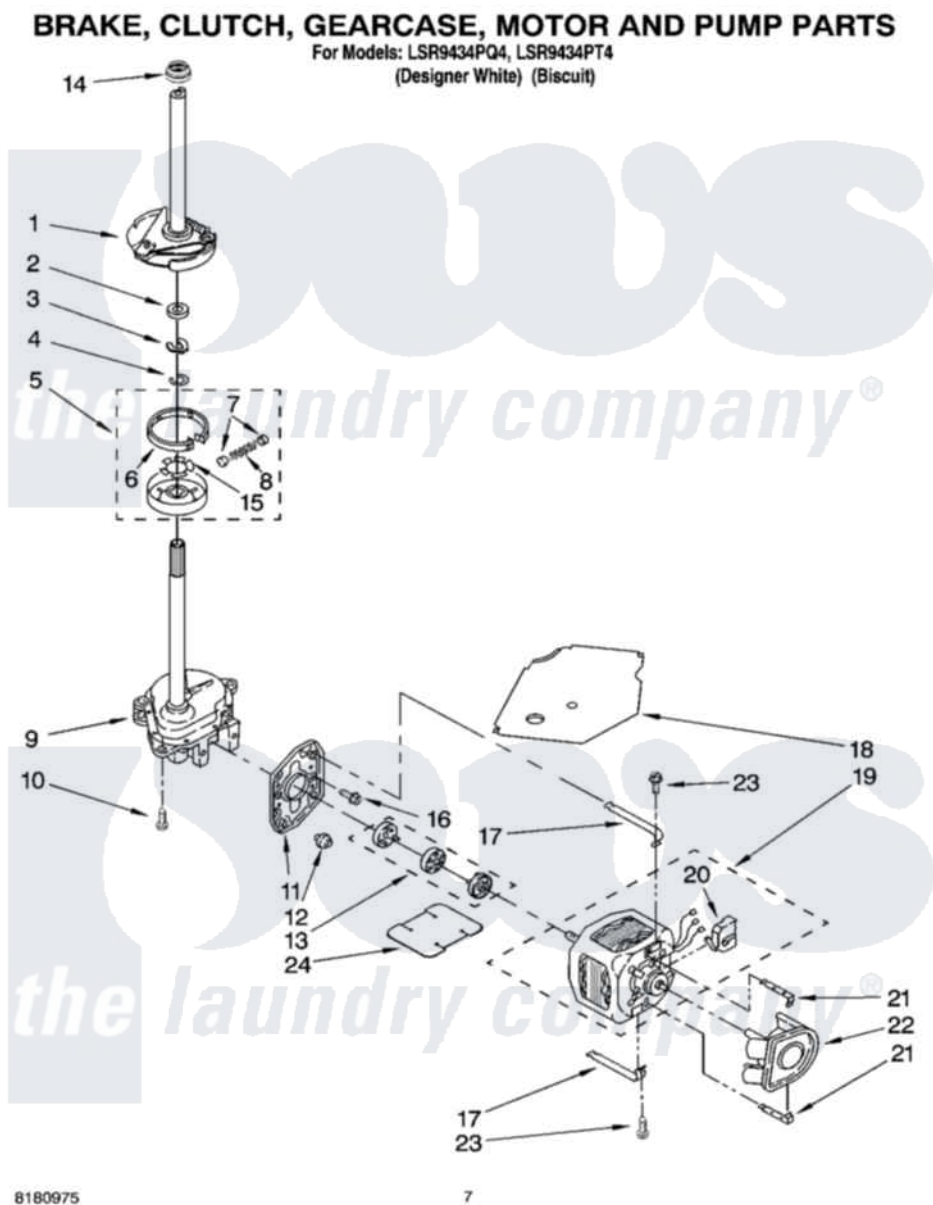

Whirlpool LSR9434PQ4 04 - BRAKE, CLUTCH, GEARCASE, MOTOR AND PUMP PARTS

Whirlpool [Residential Whirlpool LSR9434PQ4 Washer Parts](#) Parts Diagram 04 - BRAKE, CLUTCH, GEARCASE, MOTOR AND PUMP PARTS
 Click on the part number to view part

Item	Original Part Number	Replaced By	Status	Part Description
1	388952	285792		Basketdrive
2	63292			Washer, Spin Tube Thrust
3	62697	W10080230		Ring, Spin Tube Support
4	63283	285353		Ring
5	3951311	285785		Clutch
6	3951308	285790		Lining
7	62646			Cap, Clutch Spring
8	3946792			Spring And Damper Assembly
9	3360630	3360629		Gearcase
10	3357334	3400516		Screw Anti-Rattle
11	62611			Plate, Motor Mount To Gearcase
12	62691			Grommet, Motor
13	285753	285753A		Coupling
14	8577374			Seal, Centerpost

15	3355454		Clip, Main Drive
16	3400516		Screw Anti-Rattle
17	3349637	W10086010	Retainer, Motor
18	3362089		Shield, Tub To Motor
19	8528157	661600	Motor, Main Drive
20	3952056		Switch, Main Drive Motor
21	8546127		Retainer, Pump
22	3363394		Pump
23	3387485	273556	Screw, 10-16 X 5/8
24	3946532		Shield, Motor