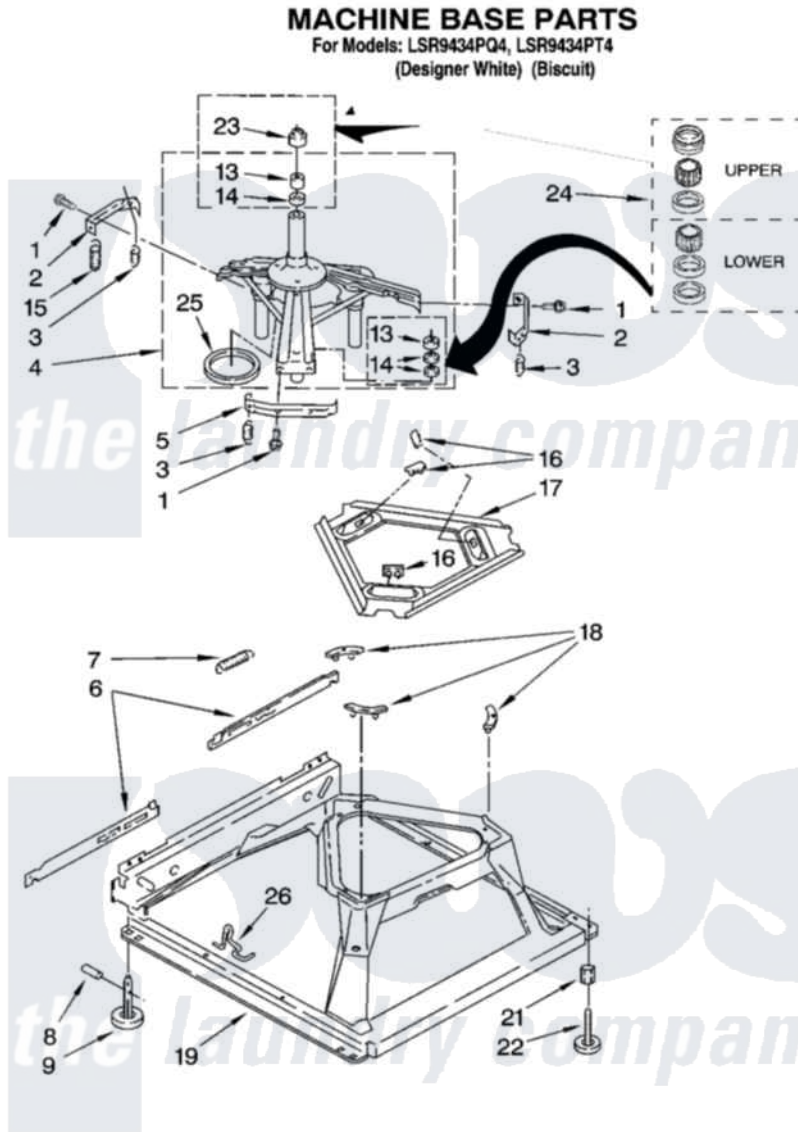

Whirlpool LSR9434PQ4 05 - MACHINE BASE PARTS

8

8180975

Whirlpool [Residential Whirlpool LSR9434PQ4 Washer Parts](#) Parts Diagram 05 - MACHINE BASE PARTS
Click on the part number to view part

Item	Original Part Number	Replaced By	Status	Part Description
1	3400076			Screw, Bracket Mounting
2	64067			Bracket, Spring Outer
3	63907			Spring, Suspension
4	8575214	280184		Support
5	64065			Bracket, Spring Outer
6	63466			Link, Leveling Mechanism
7	62597	8316845		Spring
8	62837			Pin, Knurled
9	62596	285244		Feet-Leveling
13	8546455			Bearing, Centerpost
14	357409	359449		Seal, Agitator Shaft
15	388492	W10250667		Spring, Counterweight
16	62568	285219		Pad
17	3946509			Plate, Suspension
18	3363660	285744		Pad
19	3946512	285771		Base

21	3359452		Nut, Lock
22	389102	W10001130	Foot, Leveling
23	8577376		Seal, Centerpost
24	285203		Centerpost Bearing Kit
25	63134		Ring, Sound Deadening
26	63806	W10145155	Retainer, Suspension Spring