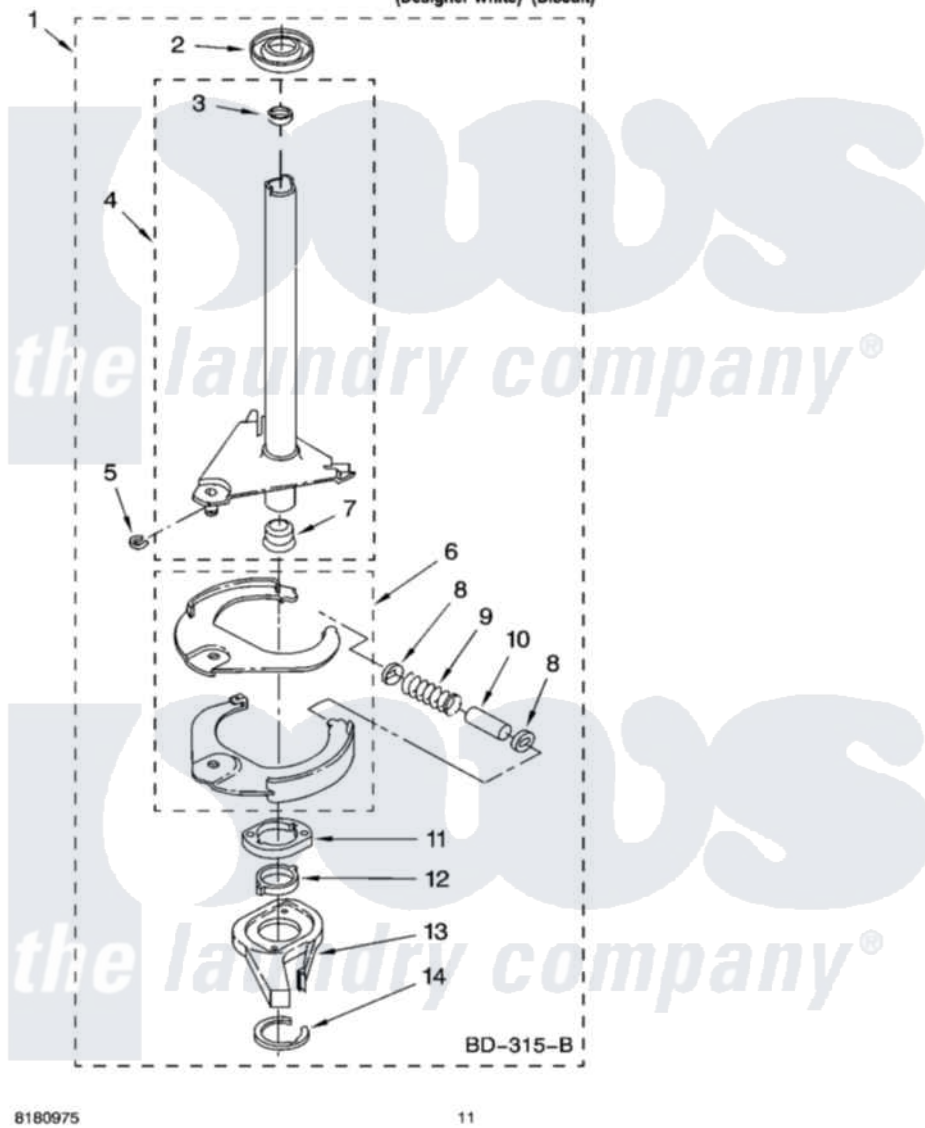

Whirlpool LSR9434PQ4 07 - BRAKE AND DRIVE TUBE PARTS

BRAKE AND DRIVE TUBE PARTS

For Models: LSR9434PQ4, LSR9434PT4
(Designer White) (Biscuit)

8180975

11

Whirlpool [Residential Whirlpool LSR9434PQ4 Washer Parts](#) Parts Diagram 07 - BRAKE AND DRIVE TUBE PARTS
Click on the part number to view part

Item	Original Part Number	Replaced By	Status	Part Description
1	388952	285792		Basketdrive
2	62658			Ring, Thrust
3	356427			Seal, Spin Pinion
4	64027	64208		Tube-Spin
5	64035	W10083190		Ring, Retaining
6	64232	285438		Shoe-Brake
7	62703	8546462		"T" Bearing, Spin Tube
8	3353956	285658		Sleeve
9	387806		Not Available	Spring, Brake
10	3355360	285658		Sleeve
11	661516	8546461		Cam, Brake Release
12	63022			Sleeve, Cam
13	64194	285790		Lining
14	90368	W10083200		Ring, Retaining
"	N/A		Not Available	FOLLOWING PARTS NOT ILLUSTRATED
"	285208			Lubricant