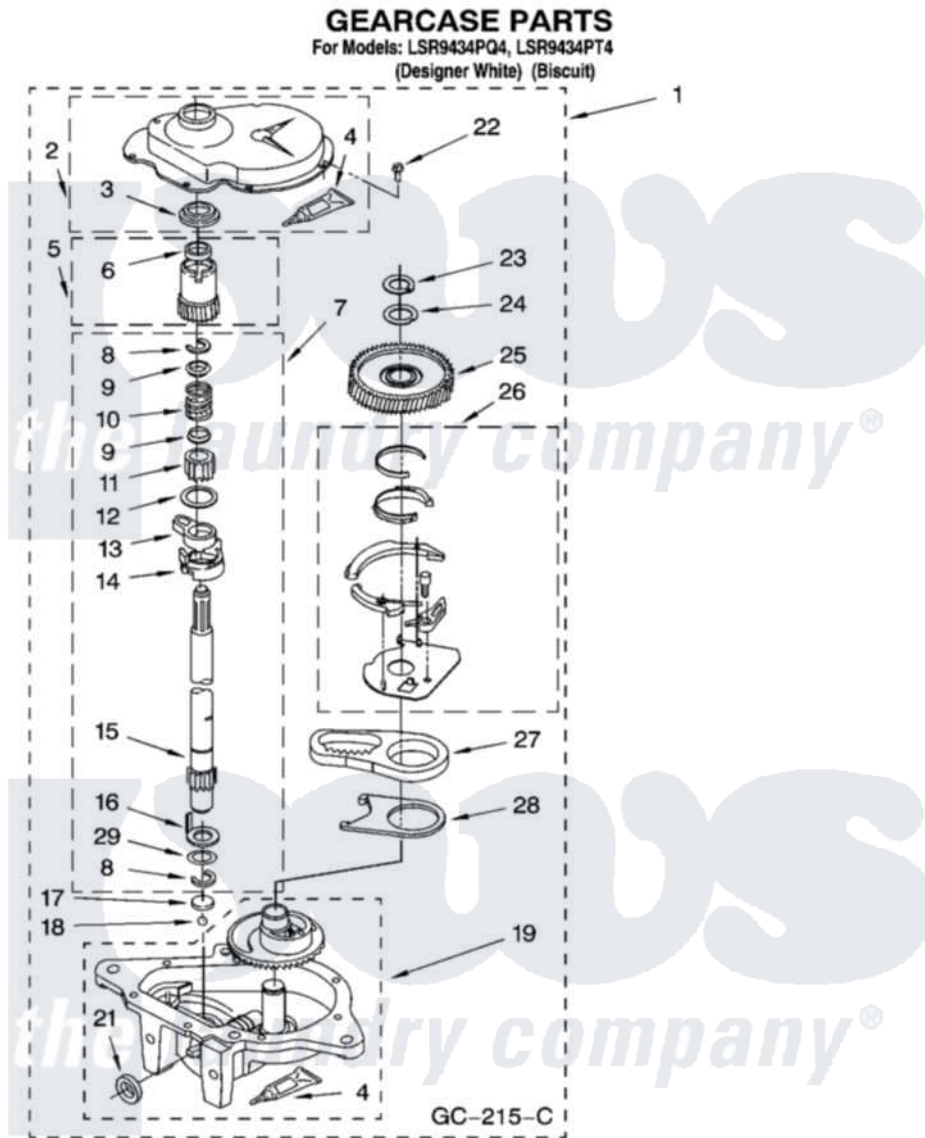

Whirlpool LSR9434PQ4 08 - GEARCASE PARTS

12

8180975

Whirlpool Residential Whirlpool LSR9434PQ4 Washer Parts Parts Diagram 08 - GEARCASE PARTS
Click on the part number to view part

Item	Original Part Number	Replaced By	Status	Part Description
1	3360630	3360629		Gearcase
2	285202			Cover, Gearcase
3	3349985			Seal, Gearcase Cover
4	285195			Sealer Sealer, Gasket
5	63320	285362		Gear and Pinion
6	356427			Seal, Spin Pinion
7	389387			Shaft, Agitator
8	90369		Not Available	Ring, Retaining (2)
9	62677			Retainer, Spring
10	62676			Spring, Agitator
11	63273	285509		Shaft, Agitator
12	62619			Washer, Agitator Gear
13	62580	285206		Cam-Agitator
14	62581	285206		Cam-Agitator
15	285509			Shaft, Agitator
16	62618			Washer, Cam Thrust

17	16018	285205	Bearing
18	85529	285205	Bearing
19	389230	285515	Gearcase
21	285352		Seal Kit, Thrust Plug
22	3351614		Screw, Gearcase Cover Mounting
23	3362552	285765	Ring-Retr
24	285735	285766	Washer Kit, Thrust
25	62570	285362	Gear and Pinon
26	388253	999516	Shelf-Glas
27	3349296	8546456	Rack, Connecting
28	62621		Actuator, Shift
29	388815		Washer, Intermediate 1 3976263 Miscellaneous Parts Bag 2 3976300 Washer, Inlet Hose 3 3366913 Clamp, Hose