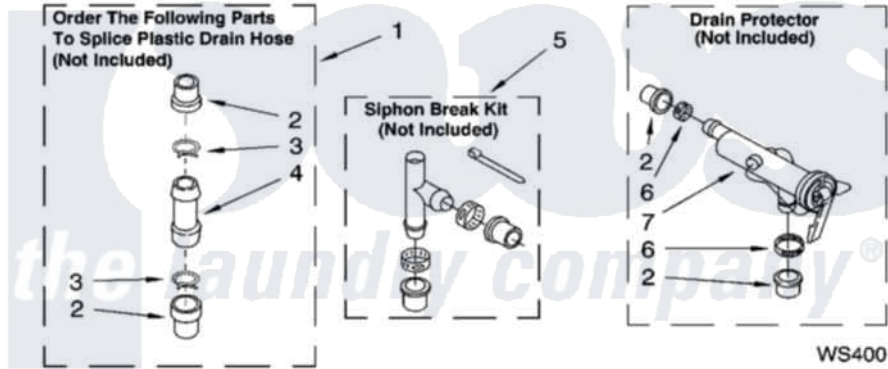

**Whirlpool LSR9434PQ4 09 - WATER SYSTEM PARTS, OPTIONAL PARTS  
(NOT INCLUDED)**

**WATER SYSTEM PARTS**

For Models: LSR9434PQ4, LSR9434PT4  
(Designer White) (Biscuit)

8180975

13

Whirlpool [Residential Whirlpool LSR9434PQ4 Washer Parts](#) Parts Diagram 09 - WATER SYSTEM PARTS,  
OPTIONAL PARTS (NOT INCLUDED)  
Click on the part number to view part

Item	Original Part Number	Replaced By	Status	Part Description
1	<a href="#">285442</a>			Water System Parts
2	<a href="#">285321</a>			Water System Parts
3	370447	<a href="#">285655</a>		Clamp, Hose
4	<a href="#">16272</a>			Connector, Straight
5	<a href="#">285320</a>			Water System Parts
6	65349	<a href="#">285655</a>		Clamp, Hose
7	<a href="#">367031</a>			Water System Parts
	<a href="#">72017</a>			Paint, Touch-Up
"	<a href="#">4392899</a>			Paint, Touch-Up
"	<a href="#">350938</a>			Paint, Pressurized Spray B
"	<a href="#">350930</a>			Paint, Pressurized Spray B
"	<a href="#">4392901</a>			Paint, Pressurized Spray
"	<a href="#">799344</a>			Paint, Touch-Up )
"	<a href="#">4392900</a>			Paint, Bulk )
"	N/A		Not Available	OIL