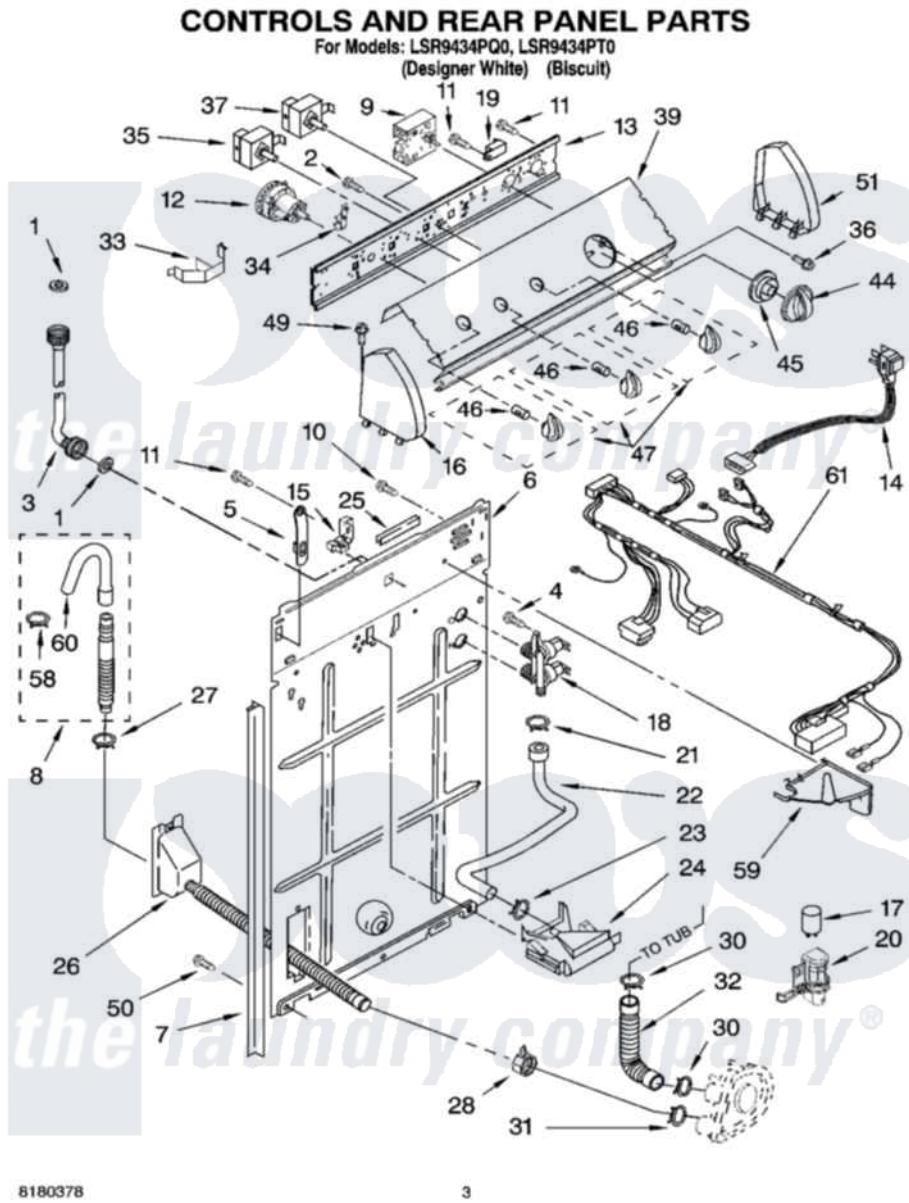

# Whirlpool LSR9434PT0 02 - CONTROLS AND REAR PANEL PARTS

Whirlpool Residential Whirlpool LSR9434PT0 Washer Parts Parts Diagram 02 - CONTROLS AND REAR PANEL PARTS  
Click on the part number to view part

Item	Original Part Number	Replaced By	Status	Part Description
1	3976300	<a href="#">16123</a>		Washer Inlet-Hose Miscellaneous Parts Must be Ordered Separately.
2	<a href="#">3400073</a>			Screw, Ground
3	3949374	<a href="#">89503</a>		Hose-Inlet
"	3949375	<a href="#">89503</a>		Hose-Inlet
4	<a href="#">9740848</a>			Screw, Mixing Valve Mounting
5	8318255	<a href="#">8568314</a>		Strap, Console
6	<a href="#">3357978</a>			Panel, Rear
7	<a href="#">62747</a>			Pad, Rear Panel
8	3951609	<a href="#">285664</a>		Hose
"	661577	<a href="#">285666</a>		Hose
"	3357090	<a href="#">285702</a>		Hose
9	<a href="#">8541942</a>			Timer, Control
10	<a href="#">3351614</a>			Screw, Gearcase Cover Mounting
11	<a href="#">90767</a>			Screw, 8A X 3/8 HeX Washer Head Tapping