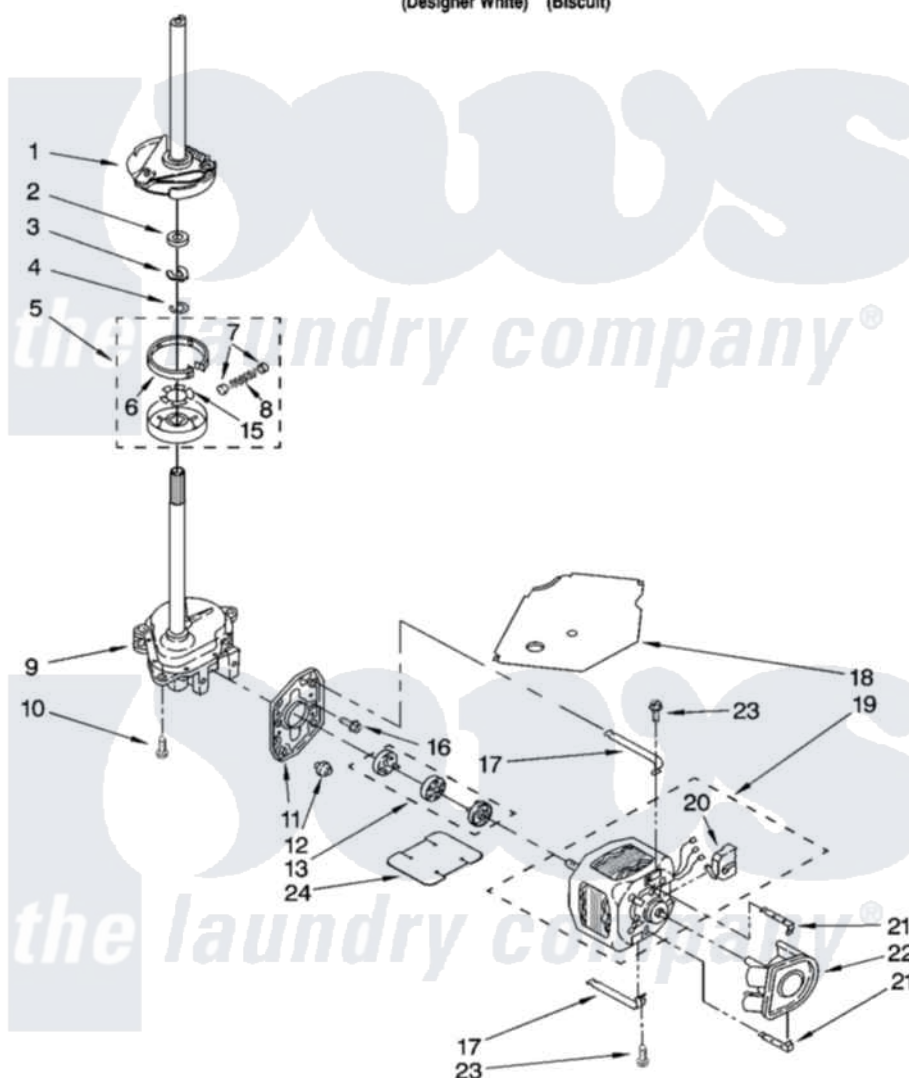

Whirlpool LSR9434PT0 04 - BRAKE, CLUTCH, GEARCASE, MOTOR AND PUMP PARTS

BRAKE, CLUTCH, GEARCASE, MOTOR AND PUMP PARTS

For Models: LSR9434P00, LSR9434PT0
(Designer White) (Biscuit)

8180378

7

Whirlpool [Residential Whirlpool LSR9434PT0 Washer Parts](#) Parts Diagram 04 - BRAKE, CLUTCH, GEARCASE, MOTOR AND PUMP PARTS

[Click on the part number to view part](#)

Item	Original Part Number	Replaced By	Status	Part Description
1	388952	285792		Basketdrive
2	63292			Washer, Spin Tube Thrust
3	62697	W10080230		Ring, Spin Tube Support
4	63283	285353		Ring
5	3951311	285785		Clutch
6	3951308	285790		Lining
7	62646			Cap, Clutch Spring
8	3946792			Spring And Damper Assembly
9	3360630	3360629		Gearcase
10	3357334	3400516		Screw Anti-Rattle
11	62611			Plate, Motor Mount To Gearcase
12	62691			Grommet, Motor
13	285753	285753A		Coupling
15	3355454			Clip, Main Drive

16	3400516		Screw Anti-Rattle
17	3349637	W10086010	Retainer, Motor
18	3362089		Shield, Tub To Motor
19	8528157	661600	Motor, Main Drive
20	3952056		Switch, Main Drive Motor
21	8546127		Retainer, Pump
22	3363394		Pump
23	3387485	273556	Screw, 10-16 X 5/8
24	3946532		Shield, Motor