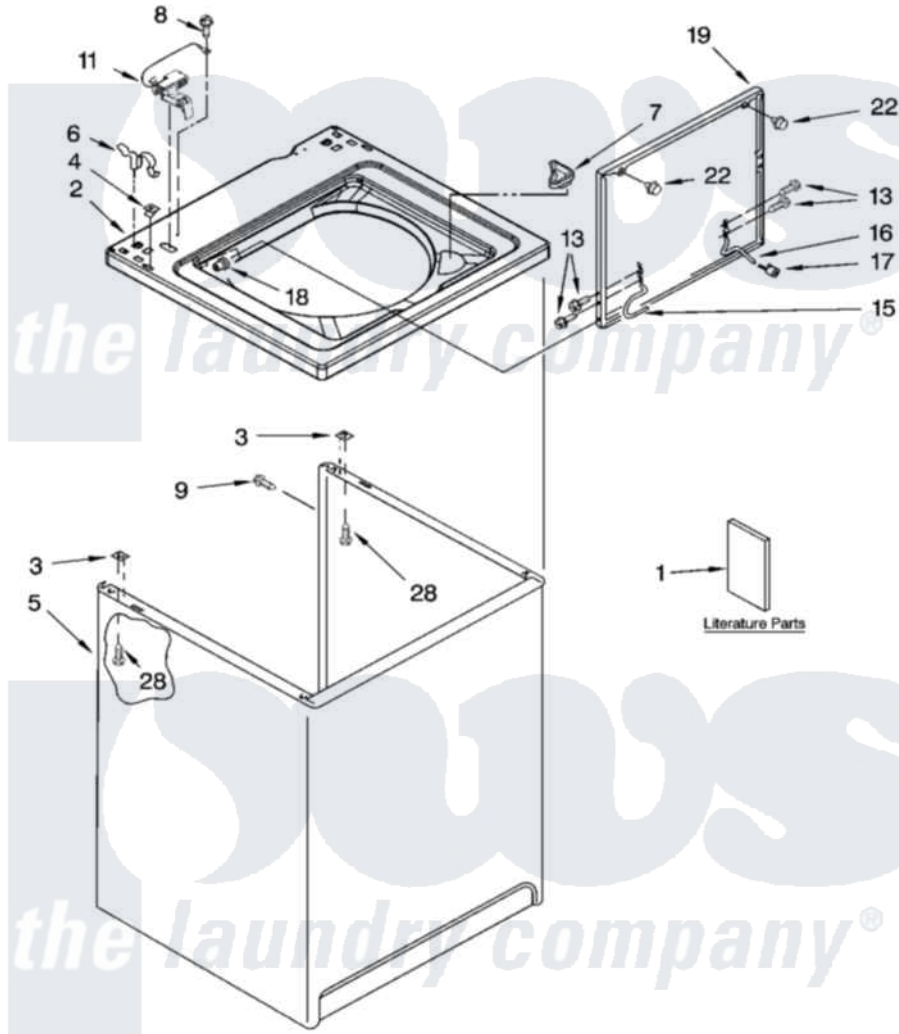

Whirlpool LSR9434PT1 01 - TOP AND CABINET PARTS

TOP AND CABINET PARTS

For Models: LSR9434PQ1, LSR9434PT1
(Designer White) (Biscuit)

AUTOMATIC
WASHER

5-05 Litho in U.S.A. (drd)

1

Part No. 8180673

[Whirlpool Residential Whirlpool LSR9434PT1 Washer Parts](#) Parts Diagram 01 - TOP AND CABINET PARTS

[Click on the part number to view part](#)

Item	Original Part Number	Replaced By	Status	Part Description
1	3957165		Not Available	Installation Instructions
"	3955869		Not Available	Use & Care Guide
"	3955907		Not Available	Feature Sheet
"	3957470		Not Available	Energy Guide
"	8541944		Not Available	Wiring Diagram
"	BLANK		Not Available	Following May Be Purchased
"	BLANK		Not Available	DO-IT-YOURSELF REPAIR MANUALS
"	4313896			Do-It-Yourself Repair Manuals
2	8318064			Top
"	8318066			Top
3	62750			Spacer, Cabinet To Top (4)
4	357213			Nut, Push-In
5	63424			Cabinet
"	3954357			Cabinet
6	62780			Clip, Top And Cabinet And Rear Panel

7	3362952		Dispenser, Bleach
8	3351614		Screw, Gearcase Cover Mounting
9	3357011	308685	Side Trim)
11	8318084		Switch, Lid
13	3351355	W10119828	Screw, Lid Hinge Mounting
15	8318088		Hinge, Lid
16	54583		Hinge, Lid
17	19119		Bumper, Lid Hinge
18	21258		Bearing, Lid Hinge
19	8542387	W10193857	Lid
"	8542384	3957520	Lid
22	9724509		Bumper, Lid
28	3390631		Screw, 10-16 X 3/8