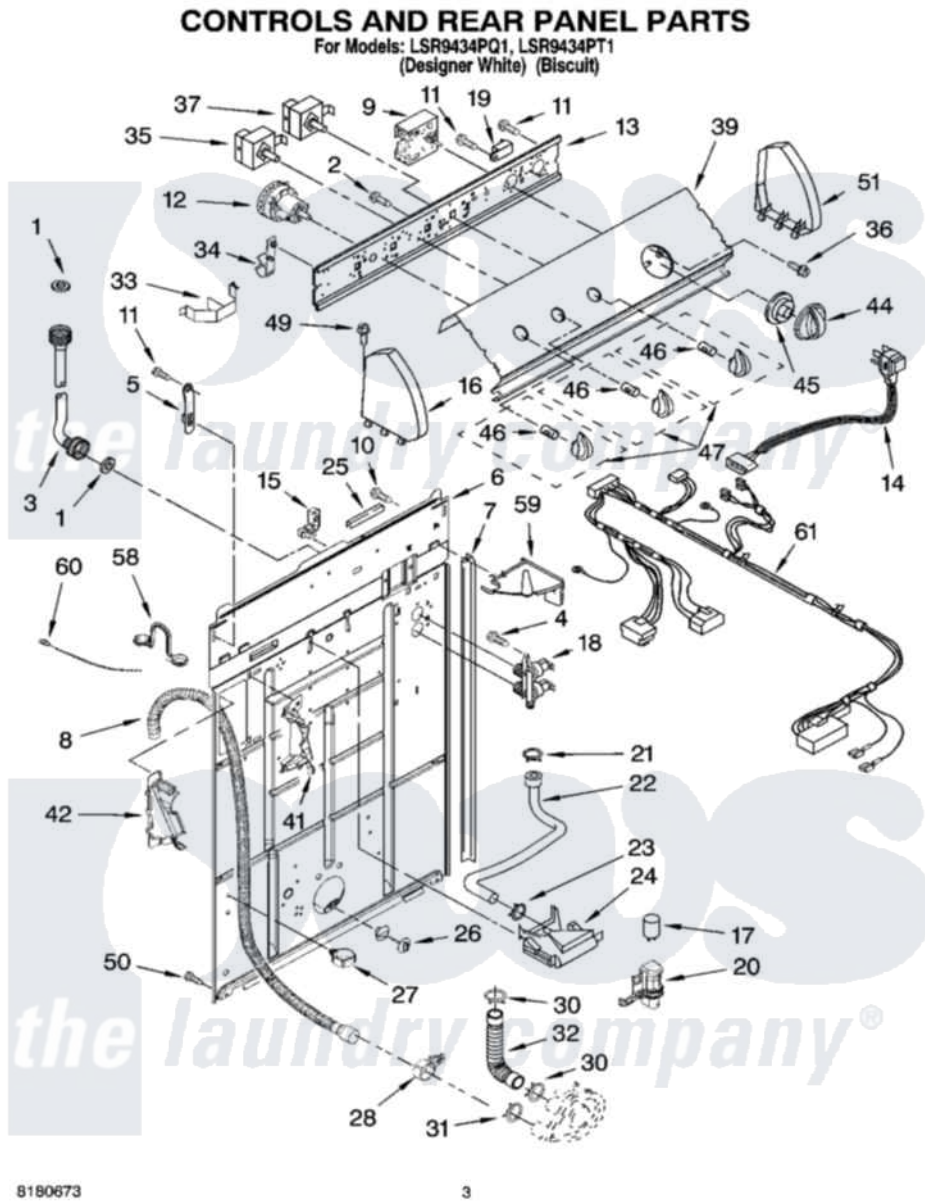

# Whirlpool LSR9434PT1 02 - CONTROLS AND REAR PANEL PARTS

Whirlpool Residential Whirlpool LSR9434PT1 Washer Parts Parts Diagram 02 - CONTROLS AND REAR PANEL PARTS  
Click on the part number to view part

Item	Original Part Number	Replaced By	Status	Part Description
1	3976300	<a href="#">16123</a>		Washer Inlet-Hose Miscellaneous Parts Must be Ordered Separately.
2	<a href="#">3400073</a>			Screw, Ground
3	8571377	<a href="#">89503</a>		Hose-Inlet
"	8571378	<a href="#">89503</a>		Hose-Inlet
4	<a href="#">9740848</a>			Screw, Mixing Valve Mounting
5	<a href="#">8568314</a>			Strap, Console
6	<a href="#">8318015</a>			Panel, Rear
7	<a href="#">62747</a>			Pad, Rear Panel
8	8559373	<a href="#">W10096921</a>		Drain Hose Assembly
9	<a href="#">8541942</a>			Timer, Control
10	<a href="#">3351614</a>			Screw, Gearcase Cover Mounting
11	<a href="#">90767</a>			Screw, 8A X 3/8 HeX Washer Head Tapping
12	3366847	<a href="#">W10337780</a>		Switch-WL
13	<a href="#">3948608</a>			Bracket, Control