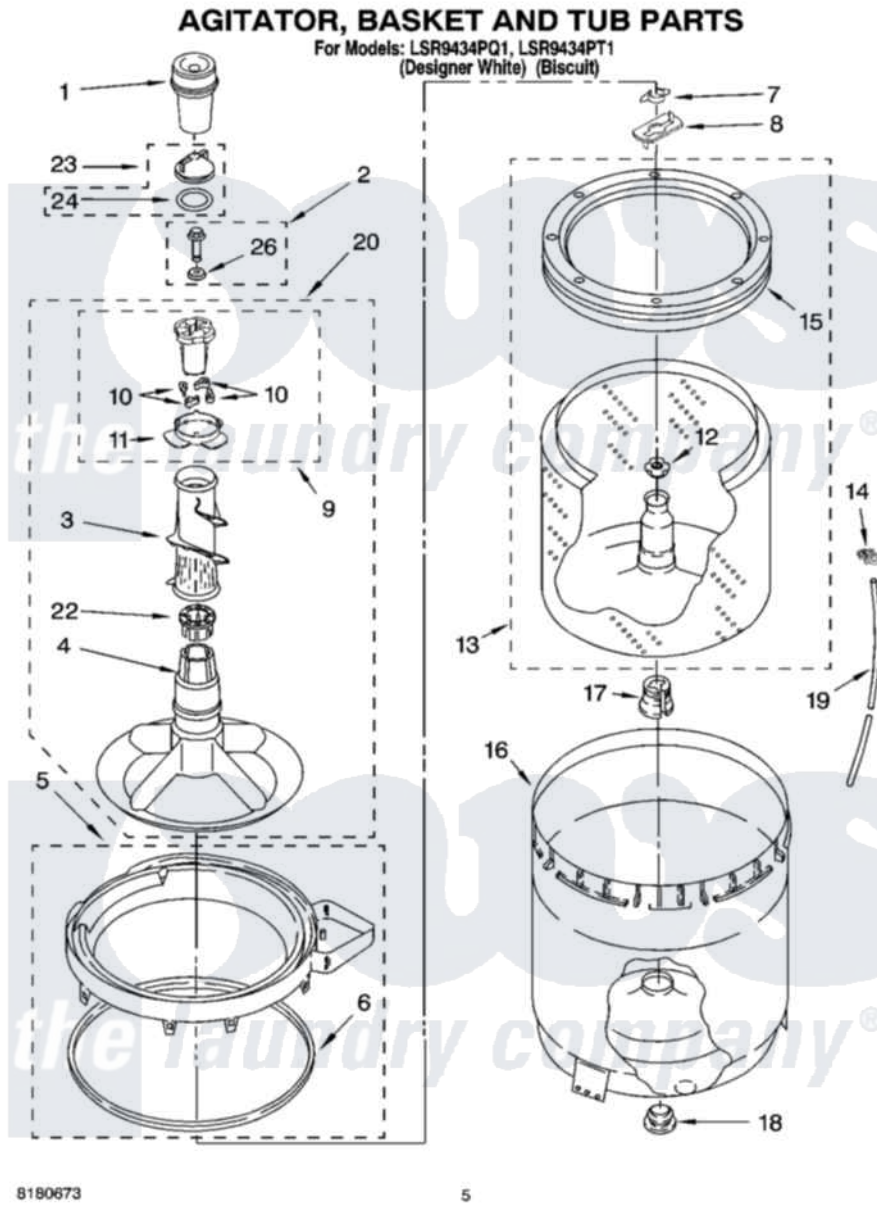

Whirlpool LSR9434PT1 03 - AGITATOR, BASKET AND TUB PARTS

Whirlpool Residential Whirlpool LSR9434PT1 Washer Parts Parts Diagram 03 - AGITATOR, BASKET AND TUB PARTS

[Click on the part number to view part](#)

Item	Original Part Number	Replaced By	Status	Part Description
1	63580			Dispenser, Fabric Softener
2	358237			Screw And Washer
3	3348752			Mover, Clothes
4	3347288			Agitator
5	8528150	W10445870		Ring-Tub
6	3976308			Gasket, Tub Ring
7	3354845			Clip, Agitator
8	3355921	8543666		Washer, Agitator
9	3363663	285811		Cam-Agitator
10	3366877	80040		Dog-Agitator
11	3363661			Bearing, Driven Cam
12	21366			Nut, Spanner
13	8526016	W10389328		Clothes Container, Assembly
14	2219077			Clip, Pressure Switch Hose
15	8519788	387240		Ring, Balance
16	63849			Strain Relief, Power Cord

17	389140		Tub Block, Basket Drive
18	383727		Gasket, Centerpodt
19	3347780	353244	Hose, Pressure Switch
20	3348117	285565	Agitator
22	3350389	285587	Washer
23	3354733	W10074580	Cap, Barrier
24	3348855	W10072840	Fabric Softener
26	3949550		Washer