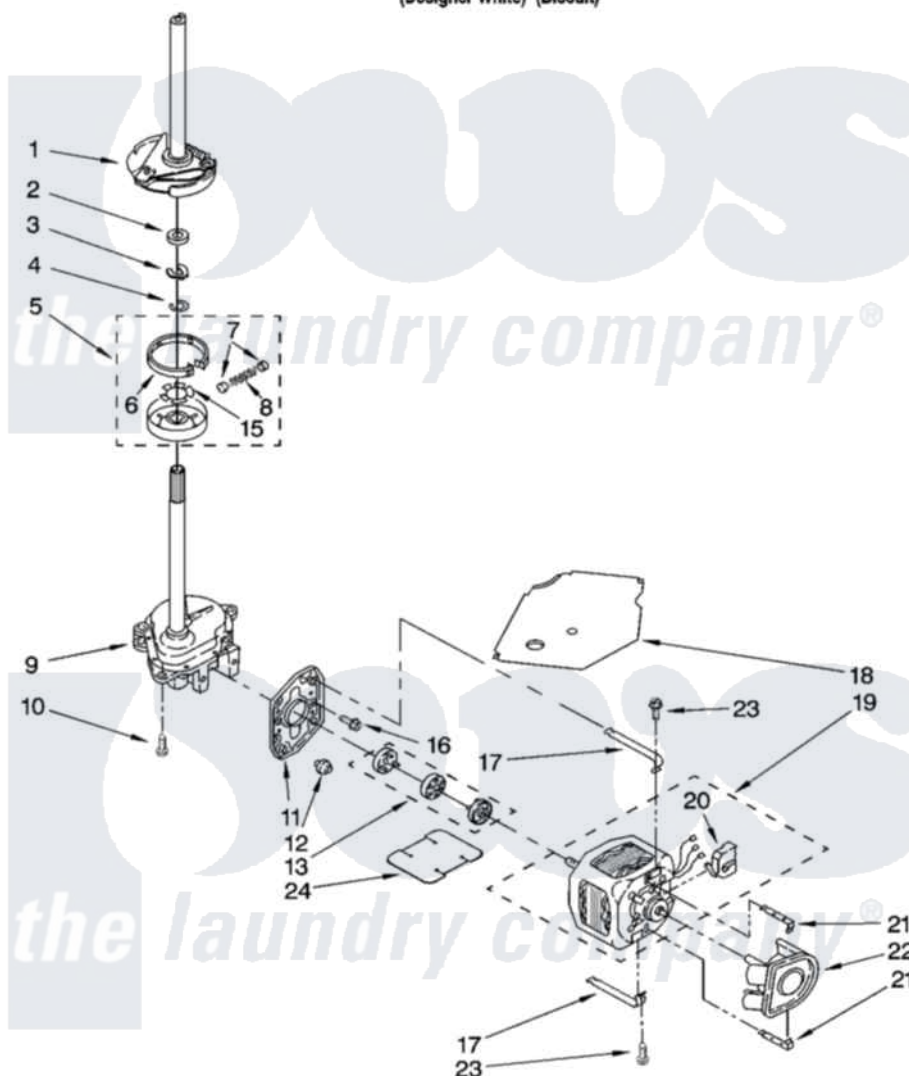

Whirlpool LSR9434PT1 04 - BRAKE, CLUTCH, GEARCASE, MOTOR AND PUMP PARTS

BRAKE, CLUTCH, GEARCASE, MOTOR AND PUMP PARTS

For Models: LSR9434PQ1, LSR9434PT1
(Designer White) (Biscuit)

8180673

7

Whirlpool [Residential Whirlpool LSR9434PT1 Washer Parts](#) Parts Diagram 04 - BRAKE, CLUTCH, GEARCASE, MOTOR AND PUMP PARTS

[Click on the part number to view part](#)

Item	Original Part Number	Replaced By	Status	Part Description
1	388952	285792		Basketdrive
2	63292			Washer, Spin Tube Thrust
3	62697	W10080230		Ring, Spin Tube Support
4	63283	285353		Ring
5	3951311	285785		Clutch
6	3951308	285790		Lining
7	62646			Cap, Clutch Spring
8	3946792			Spring And Damper Assembly
9	3360630	3360629		Gearcase
10	3357334	3400516		Screw Anti-Rattle
11	62611			Plate, Motor Mount To Gearcase
12	62691			Grommet, Motor
13	285753	285753A		Coupling
15	3355454			Clip, Main Drive

16	3400516		Screw Anti-Rattle
17	3349637	W10086010	Retainer, Motor
18	3362089		Shield, Tub To Motor
19	8528157	661600	Motor, Main Drive
20	3952056		Switch, Main Drive Motor
21	8546127		Retainer, Pump
22	3363394		Pump
23	3387485	273556	Screw, 10-16 X 5/8
24	3946532		Shield, Motor