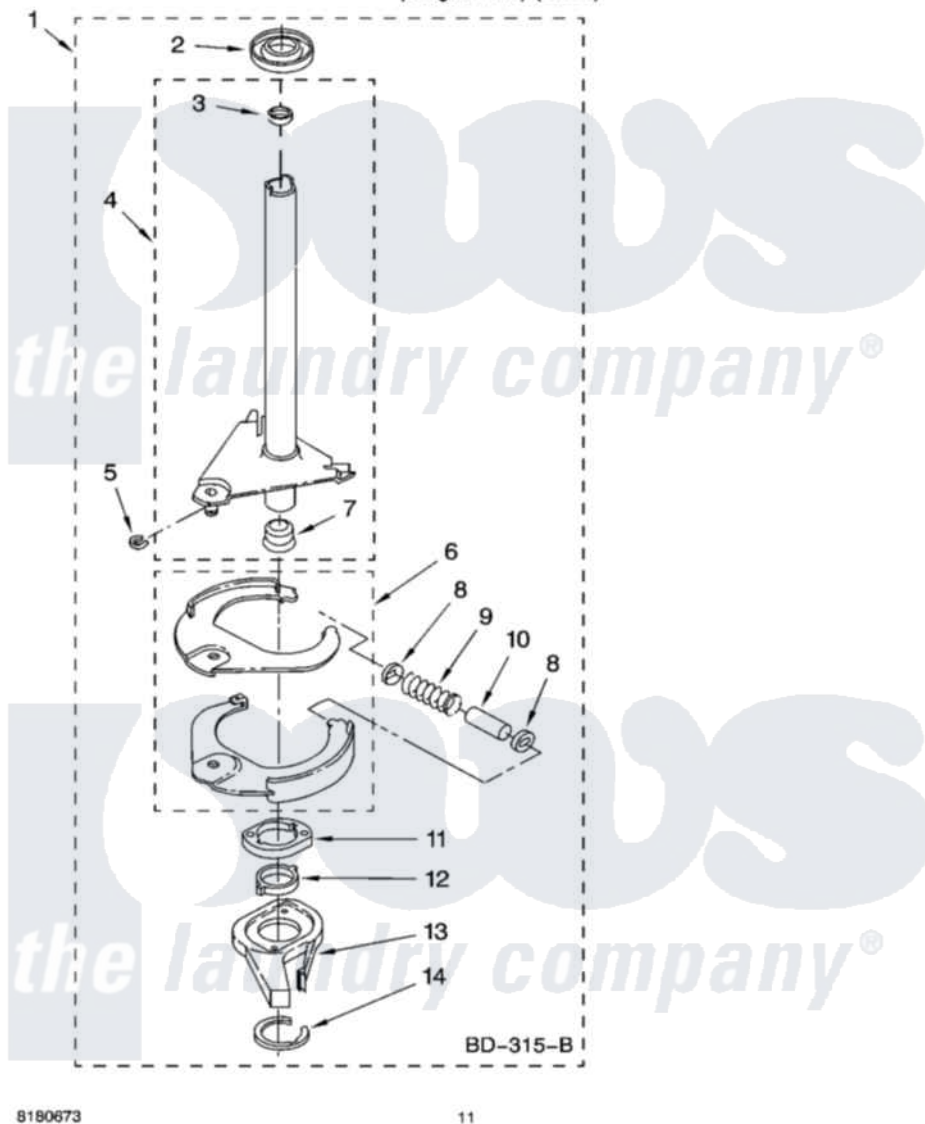

Whirlpool LSR9434PT1 07 - BRAKE AND DRIVE TUBE PARTS

BRAKE AND DRIVE TUBE PARTS

For Models: LSR9434PQ1, LSR9434PT1
(Designer White) (Biscuit)

8180673

11

Whirlpool [Residential Whirlpool LSR9434PT1 Washer Parts](#) Parts Diagram 07 - BRAKE AND DRIVE TUBE PARTS
Click on the part number to view part

Item	Original Part Number	Replaced By	Status	Part Description
1	388952	285792		Basketdrive
2	62658			Ring, Thrust
3	356427			Seal, Spin Pinion
4	64027	64208		Tube-Spin
5	64035	W10083190		Ring, Retaining
6	64232	285438		Shoe-Brake
7	62703	8546462		"T" Bearing, Spin Tube
8	3353956	285658		Sleeve
9	387806		Not Available	Spring, Brake
10	3355360	285658		Sleeve
11	661516	8546461		Cam, Brake Release
12	63022			Sleeve, Cam
13	64194	285790		Lining
14	90368	W10083200		Ring, Retaining
"	BLANK		Not Available	Following Parts Not Illustrated
"	285208			Lubricant