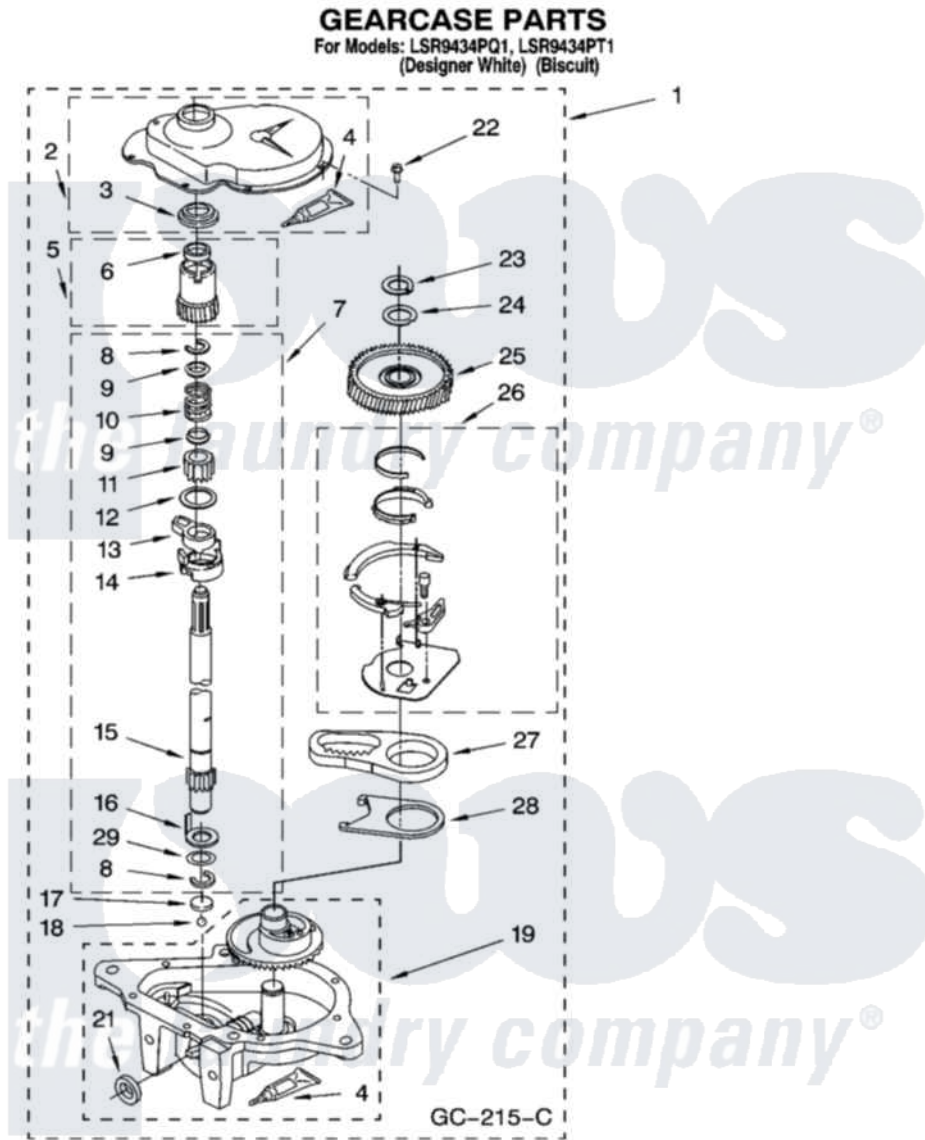

Whirlpool LSR9434PT1 08 - GEARCASE PARTS

12

8180673

Whirlpool Residential Whirlpool LSR9434PT1 Washer Parts Parts Diagram 08 - GEARCASE PARTS
Click on the part number to view part

Item	Original Part Number	Replaced By	Status	Part Description
1	3360630	3360629		Gearcase
2	285202			Cover, Gearcase
3	3349985			Seal, Gearcase Cover
4	285195			Sealer Sealer, Gasket
5	63320	285362		Gear and Pinion
6	356427			Seal, Spin Pinion
7	389387			Shaft, Agitator
8	90369		Not Available	Ring, Retaining (2)
9	62677			Retainer, Spring
10	62676			Spring, Agitator
11	63273	285509		Shaft, Agitator
12	62619			Washer, Agitator Gear
13	62580	285206		Cam-Agitator
14	62581	285206		Cam-Agitator
15	285509			Shaft, Agitator
16	62618			Washer, Cam Thrust

17	16018	285205	Bearing
18	85529	285205	Bearing
19	389230	285515	Gearcase
21	285352		Seal Kit, Thrust Plug
22	3351614		Screw, Gearcase Cover Mounting
23	3362552	285765	Ring-Retr
24	285735	285766	Washer Kit, Thrust
25	62570	285362	Gear and Pinon
26	388253	999516	Shelf-Glas
27	3349296	8546456	Rack, Connecting
28	62621		Actuator, Shift
29	388815		Washer, Intermediate 1 3976263 Miscellaneous Parts Bag 2 3976300 Washer, Inlet Hose 3 3366913 Clamp, Hose