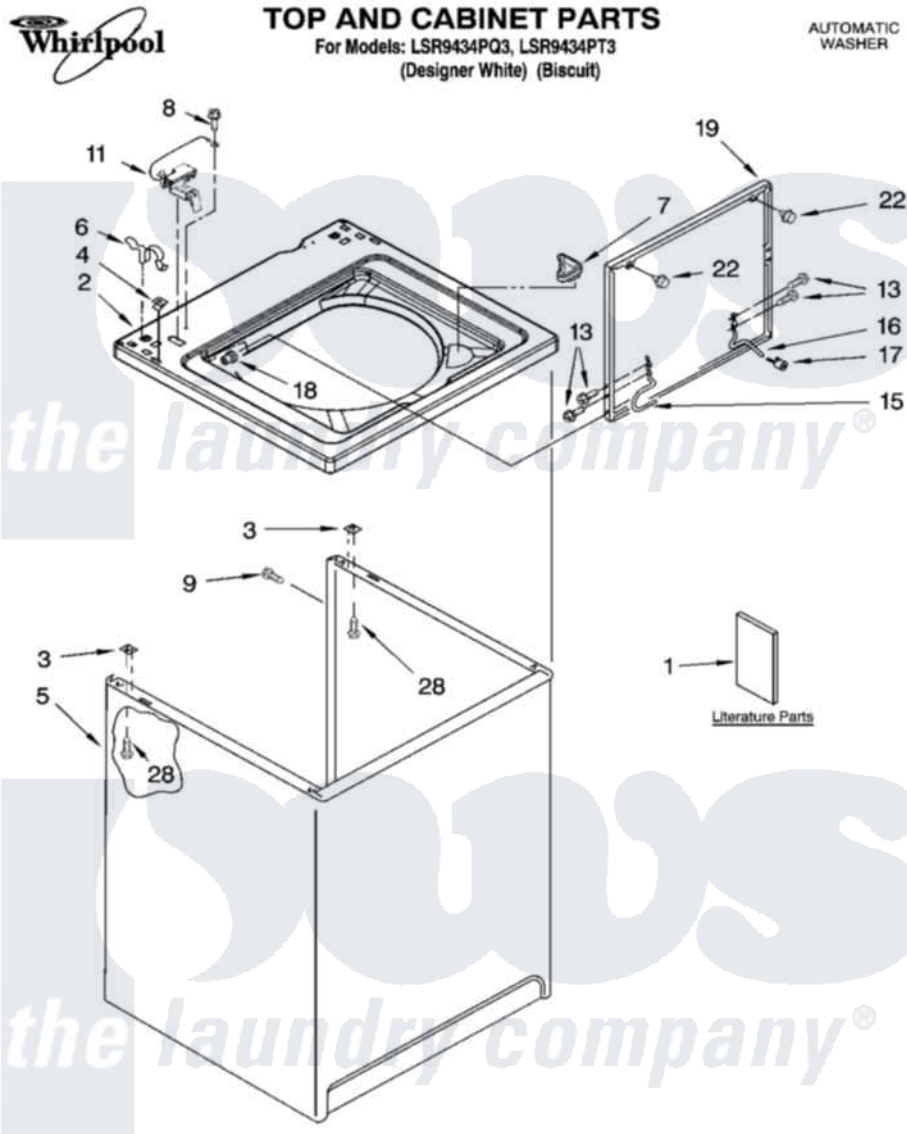

Whirlpool LSR9434PT3 01 - TOP AND CABINET PARTS

10-05 Litho in U.S.A. (dtd)

1

Part No. 8180838

Whirlpool Residential Whirlpool LSR9434PT3 Washer Parts Parts Diagram 01 - TOP AND CABINET PARTS
 Click on the part number to view part

| Item | Original Part Number | Replaced By | Status | Part Description |
|------|-------------------------|-------------|---------------|--------------------------------------|
| 1 | 3956025 | | Not Available | Installation Instructions |
| " | 3955869 | | Not Available | Use & Care Guide |
| " | 3955907 | | Not Available | Feature Sheet |
| " | 3957470 | | Not Available | Energy Guide |
| " | 8541944 | | Not Available | Wiring Diagram |
| " | N/A | | Not Available | Following May Be Purchased |
| " | N/A | | Not Available | DO-IT-YOURSELF REPAIR MANUALS |
| " | 4313896 | | | Do-It-Yourself Repair Manuals |
| 2 | 8318064 | | | Top |
| " | 8318066 | | | Top |
| 3 | 62750 | | | Spacer, Cabinet To Top (4) |
| 4 | 357213 | | | Nut, Push-In |
| 5 | 63424 | | | Cabinet |
| " | 3954357 | | | Cabinet |
| 6 | 62780 | | | Clip, Top And Cabinet And Rear Panel |

| | | | |
|----|-------------------------|---------------------------|--------------------------------|
| 7 | 3362952 | | Dispenser, Bleach |
| 8 | 3351614 | | Screw, Gearcase Cover Mounting |
| 9 | 3357011 | 308685 | Side Trim) |
| 11 | 8318084 | | Switch, Lid |
| 13 | 3351355 | W10119828 | Screw, Lid Hinge Mounting |
| 15 | 8318088 | | Hinge, Lid |
| 16 | 54583 | | Hinge, Lid |
| 17 | 19119 | | Bumper, Lid Hinge |
| 18 | 21258 | | Bearing, Lid Hinge |
| 19 | 8542387 | W10193857 | Lid |
| " | 8542384 | 3957520 | Lid |
| 22 | 9724509 | | Bumper, Lid |
| 28 | 3390631 | | Screw, 10-16 X 3/8 |