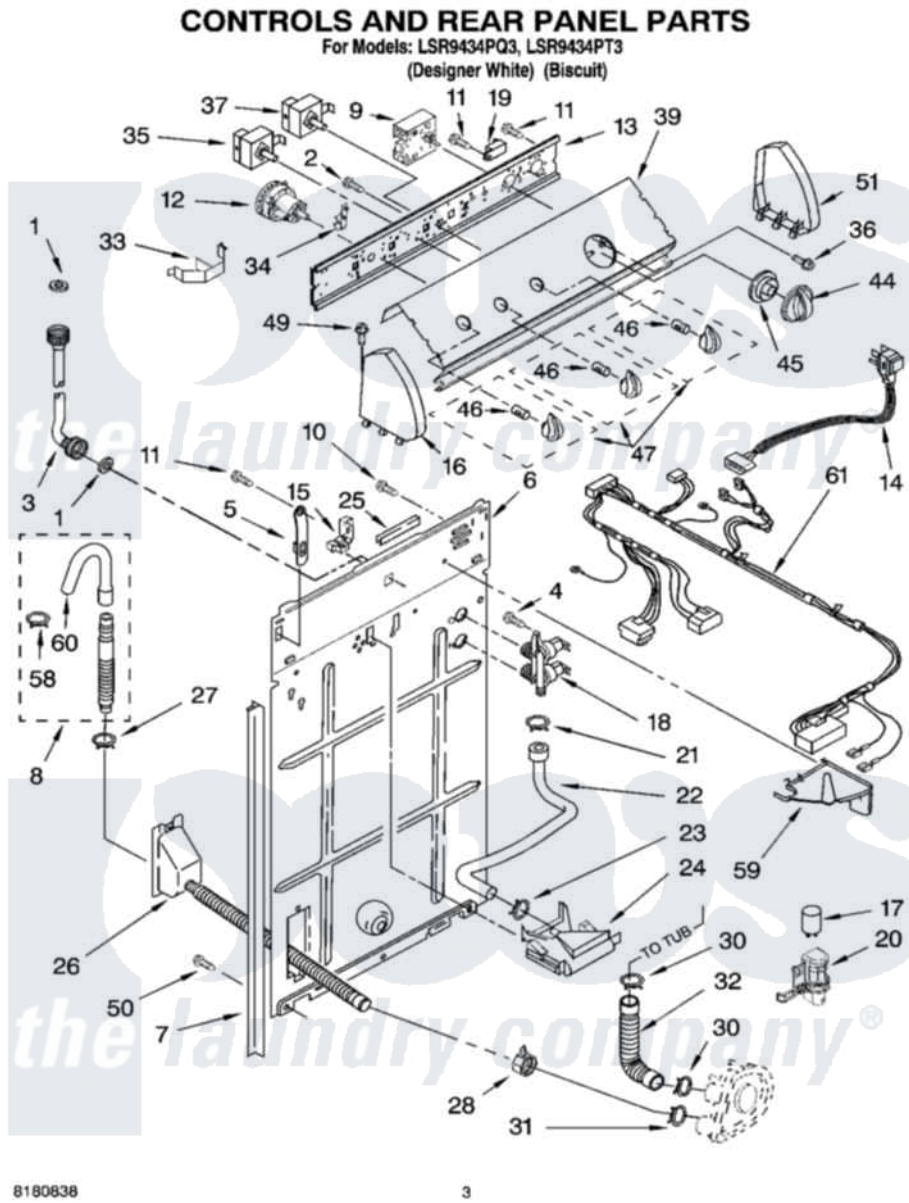

Whirlpool LSR9434PT3 02 - CONTROLS AND REAR PANEL PARTS

Whirlpool [Residential Whirlpool LSR9434PT3 Washer Parts](#) Parts Diagram 02 - CONTROLS AND REAR PANEL PARTS
Click on the part number to view part

Item	Original Part Number	Replaced By	Status	Part Description
1	3976300	16123		Washer Inlet-Hose Miscellaneous Parts Must be Ordered Separately.
2	3400073			Screw, Ground
3	8571377	89503		Hose-Inlet
"	8571378	89503		Hose-Inlet
4	9740848			Screw, Mixing Valve Mounting
5	8568314			Strap, Console
6	3357978			Panel, Rear
7	62747			Pad, Rear Panel
8	3951609	285664		Hose
"	661577	285666		Hose
"	3357090	285702		Hose
9	8541942			Timer, Control
10	3351614			Screw, Gearcase Cover Mounting
11	90767			Screw, 8A X 3/8 HeX Washer Head Tapping