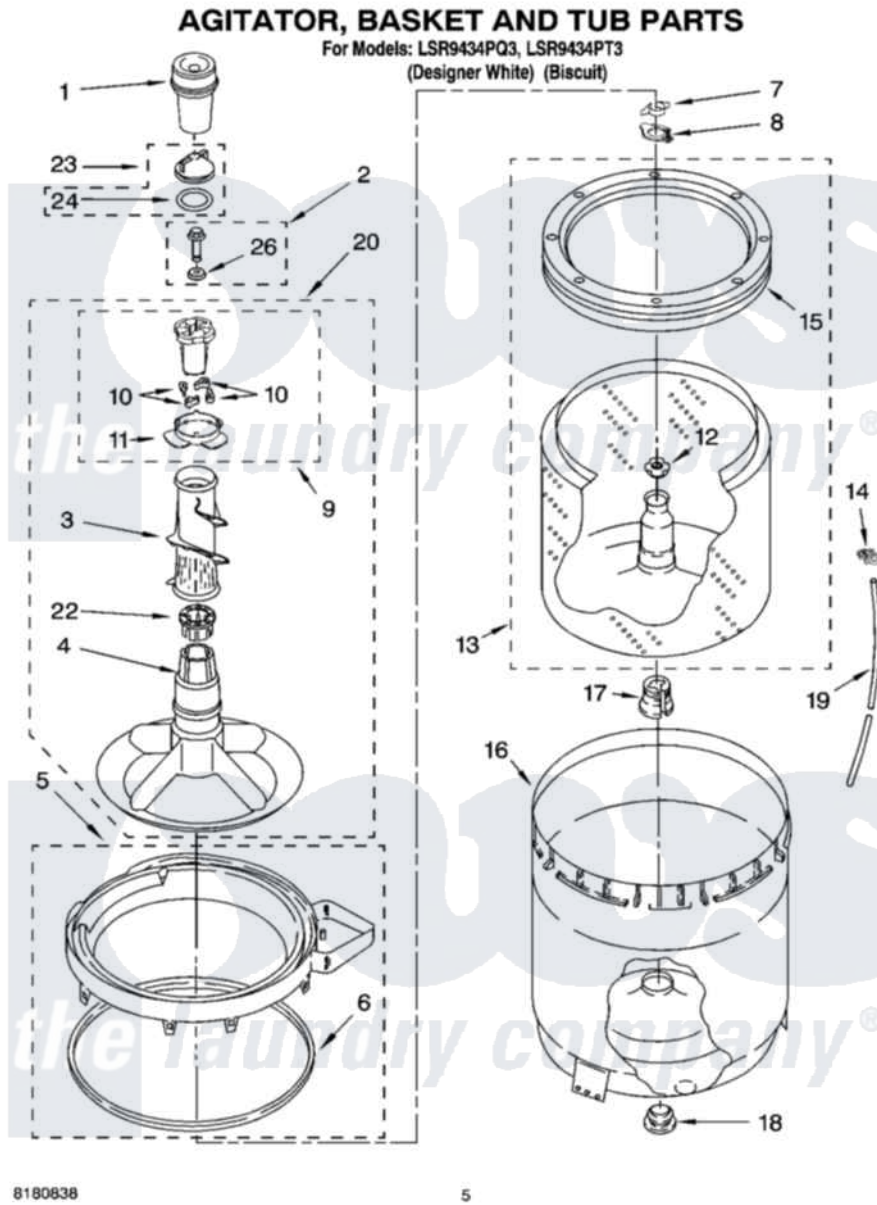

Whirlpool LSR9434PT3 03 - AGITATOR, BASKET AND TUB PARTS

Whirlpool Residential Whirlpool LSR9434PT3 Washer Parts Parts Diagram 03 - AGITATOR, BASKET AND TUB PARTS

[Click on the part number to view part](#)

Item	Original Part Number	Replaced By	Status	Part Description
1	63580			Dispenser, Fabric Softener
2	358237			Screw And Washer
3	3348752			Mover, Clothes
4	3347288			Agitator
5	8528150	W10445870		Ring-Tub
6	3976308			Gasket, Tub Ring
7	3354845			Clip, Agitator
8	8543666			Washer, Agitator
9	3363663	285811		Cam-Agitator
10	3366877	80040		Dog-Agitator
11	3363661			Bearing, Driven Cam
12	21366			Nut, Spanner
13	8526016	W10389328		Clothes Container, Assembly
14	2219077			Clip, Pressure Switch Hose
15	8519788	387240		Ring, Balance
16	63849			Strain Relief, Power Cord

17	389140		Tub Block, Basket Drive
18	383727		Gasket, Centerpodt
19	3347780	353244	Hose, Pressure Switch
20	3348117	285565	Agitator
22	3350389	285587	Washer
23	3354733	W10074580	Cap, Barrier
24	3348855	W10072840	Fabric Softener
26	3949550		Washer