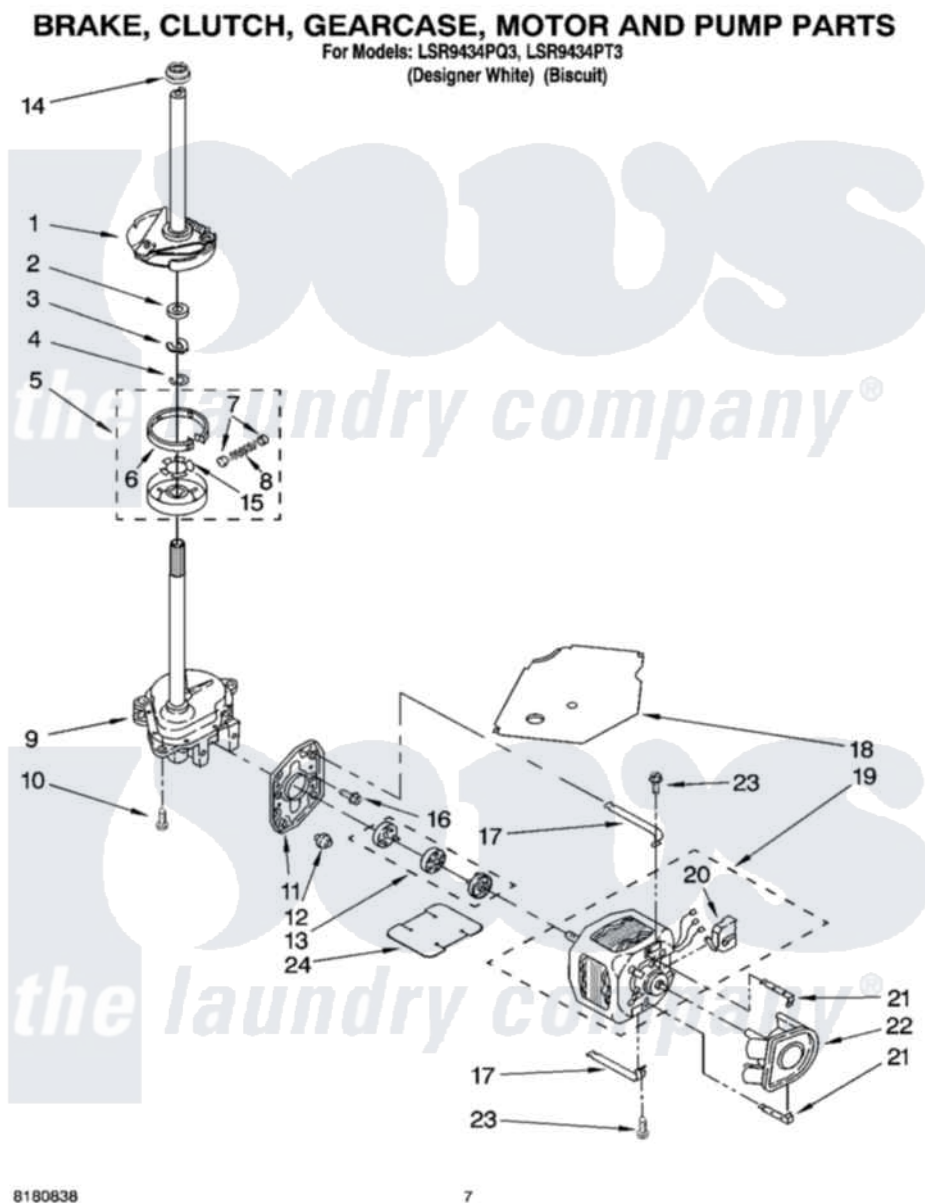

Whirlpool LSR9434PT3 04 - BRAKE, CLUTCH, GEARCASE, MOTOR AND PUMP PARTS

Whirlpool Residential Whirlpool LSR9434PT3 Washer Parts Parts Diagram 04 - BRAKE, CLUTCH, GEARCASE, MOTOR AND PUMP PARTS

[Click on the part number to view part](#)

Item	Original Part Number	Replaced By	Status	Part Description
1	388952	285792		Basketdrive
2	63292			Washer, Spin Tube Thrust
3	62697	W10080230		Ring, Spin Tube Support
4	63283	285353		Ring
5	3951311	285785		Clutch
6	3951308	285790		Lining
7	62646			Cap, Clutch Spring
8	3946792			Spring And Damper Assembly
9	3360630	3360629		Gearcase
10	3357334	3400516		Screw Anti-Rattle
11	62611			Plate, Motor Mount To Gearcase
12	62691			Grommet, Motor
13	285753	285753A		Coupling
14	8577374			Seal, Centerpost

15	3355454		Clip, Main Drive
16	3400516		Screw Anti-Rattle
17	3349637	W10086010	Retainer, Motor
18	3362089		Shield, Tub To Motor
19	8528157	661600	Motor, Main Drive
20	3952056		Switch, Main Drive Motor
21	8546127		Retainer, Pump
22	3363394		Pump
23	3387485	273556	Screw, 10-16 X 5/8
24	3946532		Shield, Motor