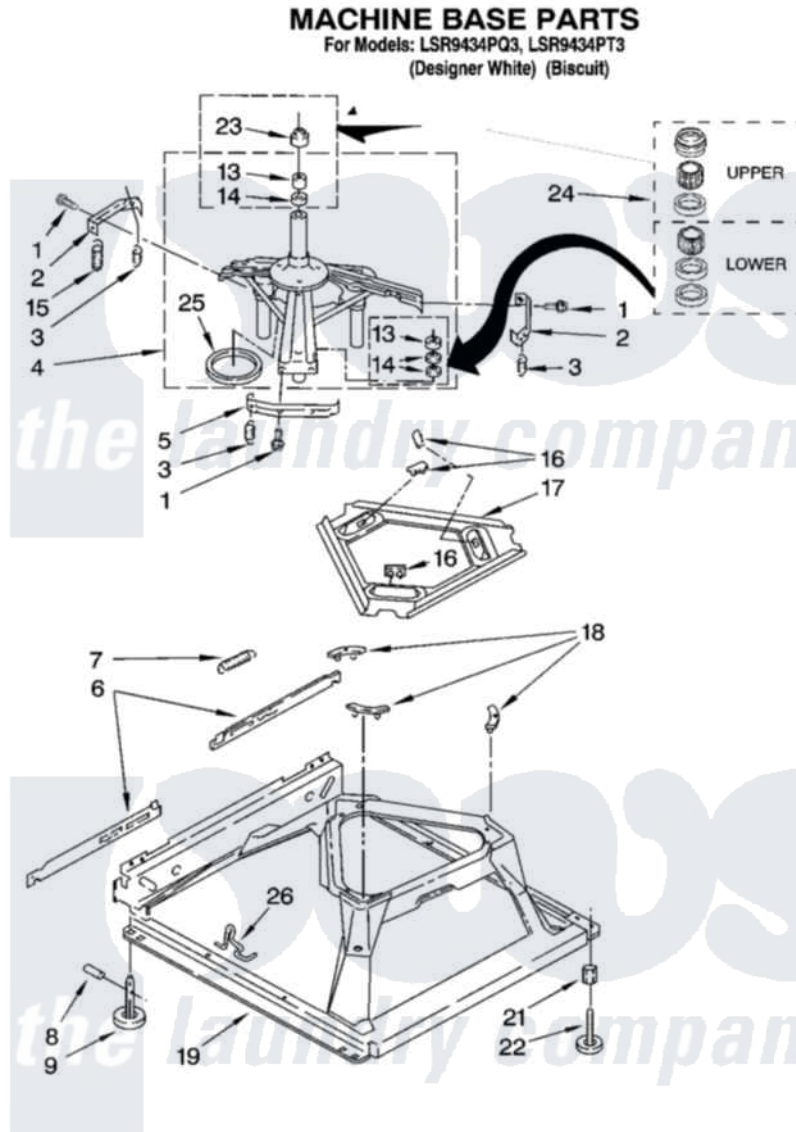

Whirlpool LSR9434PT3 05 - MACHINE BASE PARTS

8

8180838

Whirlpool [Residential Whirlpool LSR9434PT3 Washer Parts](#) Parts Diagram 05 - MACHINE BASE PARTS
Click on the part number to view part

Item	Original Part Number	Replaced By	Status	Part Description
1	3400076			Screw, Bracket Mounting
2	64067			Bracket, Spring Outer
3	63907			Spring, Suspension
4	8575214	280184		Support
5	64065			Bracket, Spring Outer
6	63466			Link, Leveling Mechanism
7	62597	8316845		Spring
8	62837			Pin, Knurled
9	62596	285244		Feet-Leveling
13	3347047	8546455		Bearing, Centerpost
14	357409	359449		Seal, Agitator Shaft
15	388492	W10250667		Spring, Counterweight
16	62568	285219		Pad
17	3946509			Plate, Suspension
18	3363660	285744		Pad
19	3946512	285771		Base

21	3359452		Nut, Lock
22	389102	W10001130	Foot, Leveling
23	8577376		Seal, Centerpost
24	285203		Centerpost Bearing Kit
25	63134		Ring, Sound Deadening
26	63806	W10145155	Retainer, Suspension Spring