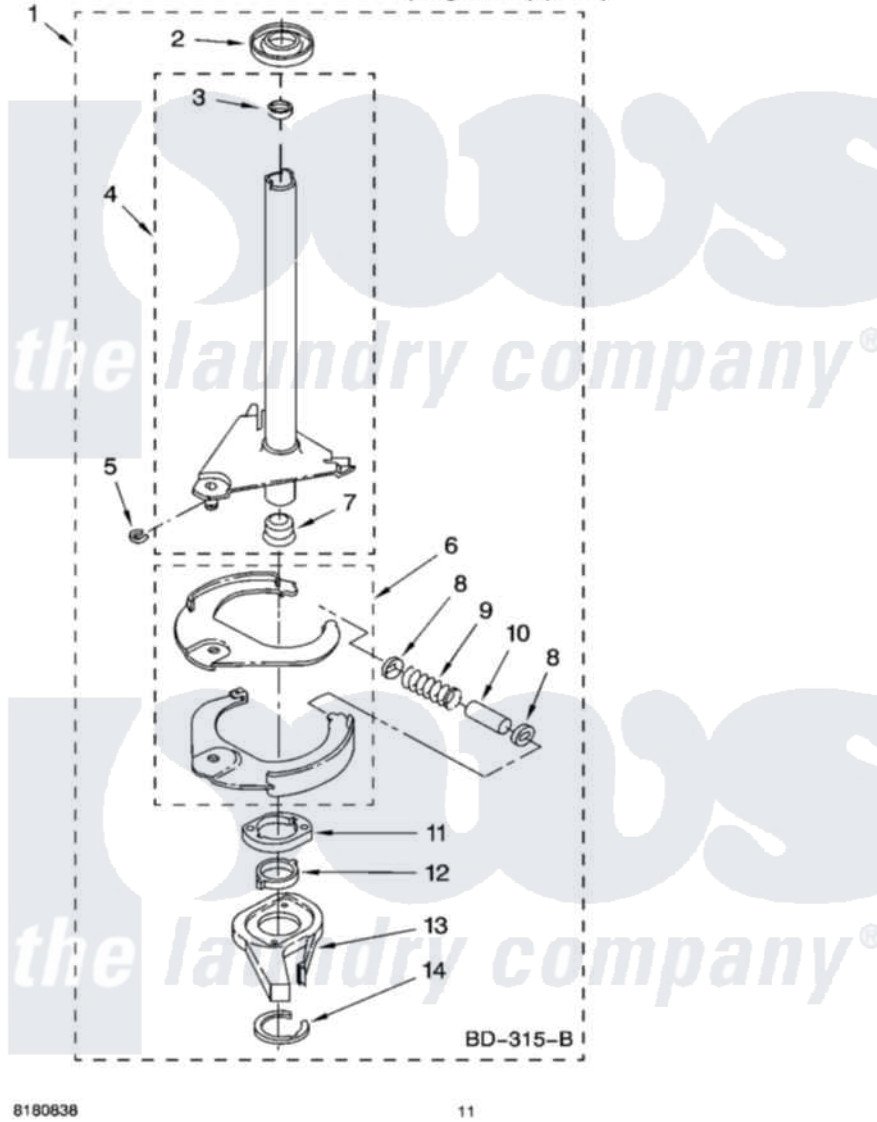

Whirlpool LSR9434PT3 07 - BRAKE AND DRIVE TUBE PARTS

BRAKE AND DRIVE TUBE PARTS

For Models: LSR9434PQ3, LSR9434PT3
(Designer White) (Biscuit)

8180838

11

Whirlpool Residential Whirlpool LSR9434PT3 Washer Parts Parts Diagram 07 - BRAKE AND DRIVE TUBE PARTS
Click on the part number to view part

Item	Original Part Number	Replaced By	Status	Part Description
1	388952	285792		Basketdrive
2	62658			Ring, Thrust
3	356427			Seal, Spin Pinion
4	64027	64208		Tube-Spin
5	64035	W10083190		Ring, Retaining
6	64232	285438		Shoe-Brake
7	62703	8546462		"T" Bearing, Spin Tube
8	3353956	285658		Sleeve
9	387806		Not Available	Spring, Brake
10	3355360	285658		Sleeve
11	661516	8546461		Cam, Brake Release
12	63022			Sleeve, Cam
13	64194	285790		Lining
14	90368	W10083200		Ring, Retaining
"	N/A		Not Available	FOLLOWING PARTS NOT ILLUSTRATED
"	285208			Lubricant