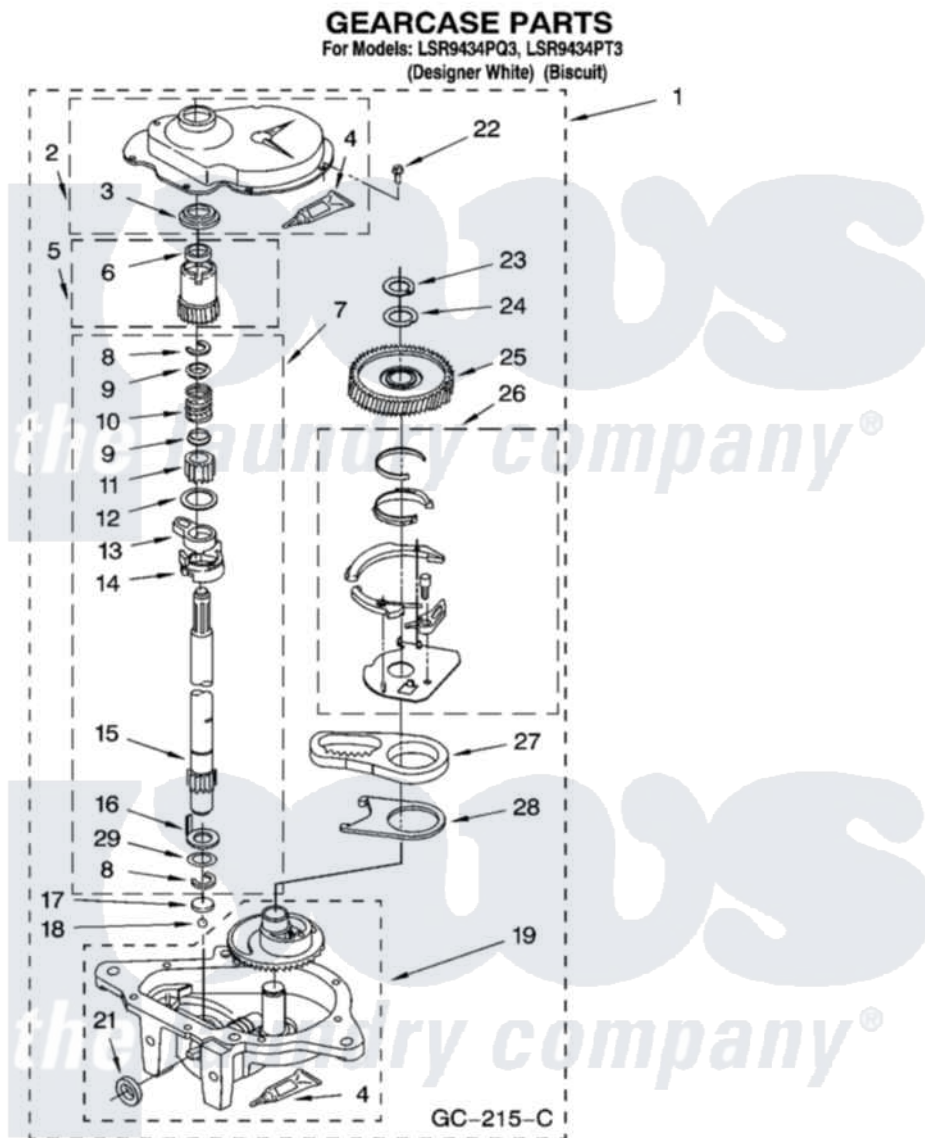

Whirlpool LSR9434PT3 08 - GEARCASE PARTS

12

8180838

Whirlpool [Residential Whirlpool LSR9434PT3 Washer Parts](#) Parts Diagram 08 - GEARCASE PARTS
Click on the part number to view part

Item	Original Part Number	Replaced By	Status	Part Description
1	3360630	3360629		Gearcase
2	285202			Cover, Gearcase
3	3349985			Seal, Gearcase Cover
4	285195			Sealer Sealer, Gasket
5	63320	285362		Gear and Pinion
6	356427			Seal, Spin Pinion
7	389387			Shaft, Agitator
8	90369		Not Available	Ring, Retaining (2)
9	62677			Retainer, Spring
10	62676			Spring, Agitator
11	63273	285509		Shaft, Agitator
12	62619			Washer, Agitator Gear
13	62580	285206		Cam-Agitator
14	62581	285206		Cam-Agitator
15	285509			Shaft, Agitator
16	62618			Washer, Cam Thrust

17	16018	285205	Bearing
18	85529	285205	Bearing
19	389230	285515	Gearcase
21	285352		Seal Kit, Thrust Plug
22	3351614		Screw, Gearcase Cover Mounting
23	3362552	285765	Ring-Retr
24	285735	285766	Washer Kit, Thrust
25	62570	285362	Gear and Pinon
26	388253	999516	Shelf-Glas
27	3349296	8546456	Rack, Connecting
28	62621		Actuator, Shift
29	388815		Washer, Intermediate 1 3976263 Miscellaneous Parts Bag 2 3976300 Washer, Inlet Hose 3 3366913 Clamp, Hose