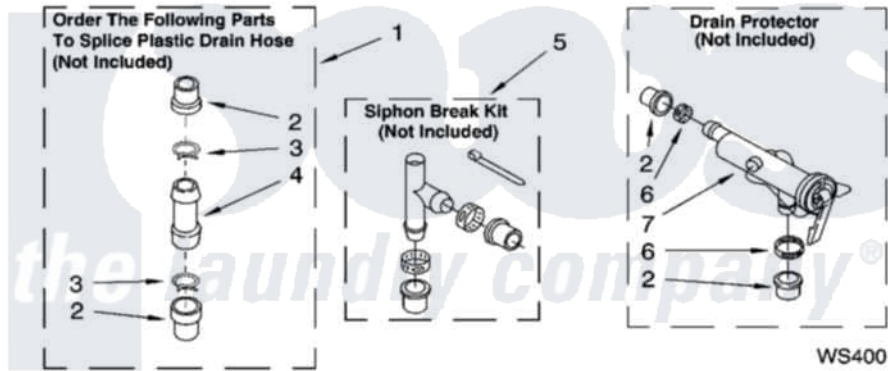

**Whirlpool LSR9434PT3 09 - WATER SYSTEM PARTS, OPTIONAL PARTS  
(NOT INCLUDED)**

**WATER SYSTEM PARTS**

For Models: LSR9434PQ3, LSR9434PT3  
(Designer White) (Biscuit)

8180838

13

Whirlpool [Residential Whirlpool LSR9434PT3 Washer Parts](#) Parts Diagram 09 - WATER SYSTEM PARTS,  
OPTIONAL PARTS (NOT INCLUDED)  
Click on the part number to view part

Item	Original Part Number	Replaced By	Status	Part Description
1	<a href="#">285442</a>			Water System Parts
2	<a href="#">285321</a>			Water System Parts
3	370447	<a href="#">285655</a>		Clamp, Hose
4	<a href="#">16272</a>			Connector, Straight
5	<a href="#">285320</a>			Water System Parts
6	65349	<a href="#">285655</a>		Clamp, Hose
7	<a href="#">367031</a>			Water System Parts
	<a href="#">72017</a>			Paint, Touch-Up
"	<a href="#">4392899</a>			Paint, Touch-Up
"	<a href="#">350938</a>			Paint, Pressurized Spray B
"	<a href="#">350930</a>			Paint, Pressurized Spray B
"	<a href="#">4392901</a>			Paint, Pressurized Spray
"	<a href="#">799344</a>			Paint, Touch-Up )
"	<a href="#">4392900</a>			Paint, Bulk )
"	N/A		Not Available	OIL