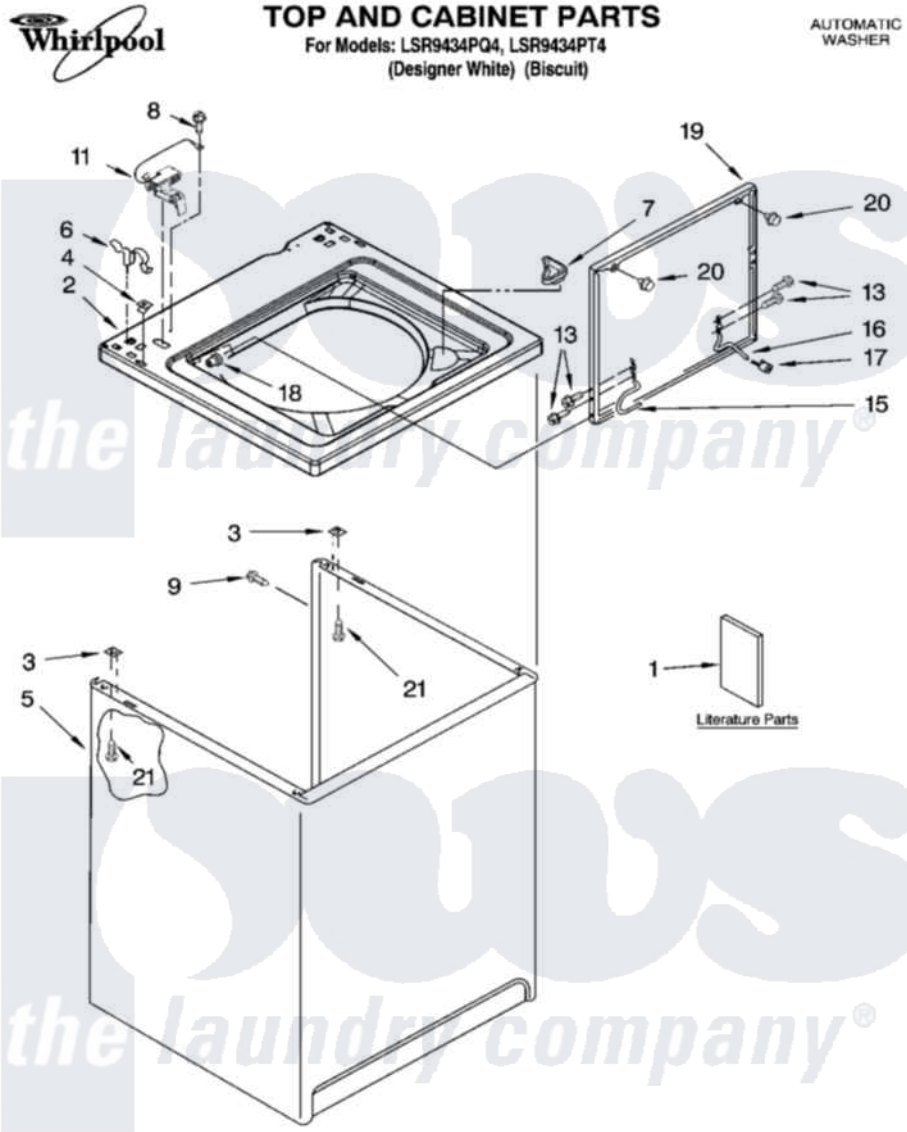

# Whirlpool LSR9434PT4 01 - TOP AND CABINET PARTS

11-05 Litho in U.S.A. (dtd)

1

Part No. 8180975 Rev. A

Whirlpool Residential Whirlpool LSR9434PT4 Washer Parts Parts Diagram 01 - TOP AND CABINET PARTS  
Click on the part number to view part

Item	Original Part Number	Replaced By	Status	Part Description
1	3958075		Not Available	Installation Instructions
"	8578232		Not Available	Use & Care Guide
"	3955907		Not Available	Feature Sheet
"	3957470		Not Available	Energy Guide
"	8541944		Not Available	Wiring Diagram
"	N/A		Not Available	Following May Be Purchased
"	N/A		Not Available	DO-IT-YOURSELF REPAIR MANUALS
"	<a href="#">4313896</a>			Do-It-Yourself Repair Manuals
2	<a href="#">8318064</a>			Top
"	<a href="#">8318066</a>			Top
3	62750			Spacer, Cabinet To Top (4)
4	<a href="#">357213</a>			Nut, Push-In
5	<a href="#">63424</a>			Cabinet
"	<a href="#">3954357</a>			Cabinet
6	<a href="#">62780</a>			Clip, Top And Cabinet And Rear Panel

7	<a href="#">3362952</a>		Dispenser, Bleach
8	<a href="#">3351614</a>		Screw, Gearcase Cover Mounting
9	3357011	<a href="#">308685</a>	Side Trim )
11	<a href="#">8318084</a>		Switch, Lid
13	3351355	<a href="#">W10119828</a>	Screw, Lid Hinge Mounting
15	<a href="#">8318088</a>		Hinge, Lid
16	<a href="#">54583</a>		Hinge, Lid
17	<a href="#">19119</a>		Bumper, Lid Hinge
18	<a href="#">21258</a>		Bearing, Lid Hinge
19	8542387	<a href="#">W10193857</a>	Lid
"	8542384	<a href="#">3957520</a>	Lid
20	<a href="#">9724509</a>		Bumper, Lid
21	<a href="#">3390631</a>		Screw, 10-16 X 3/8