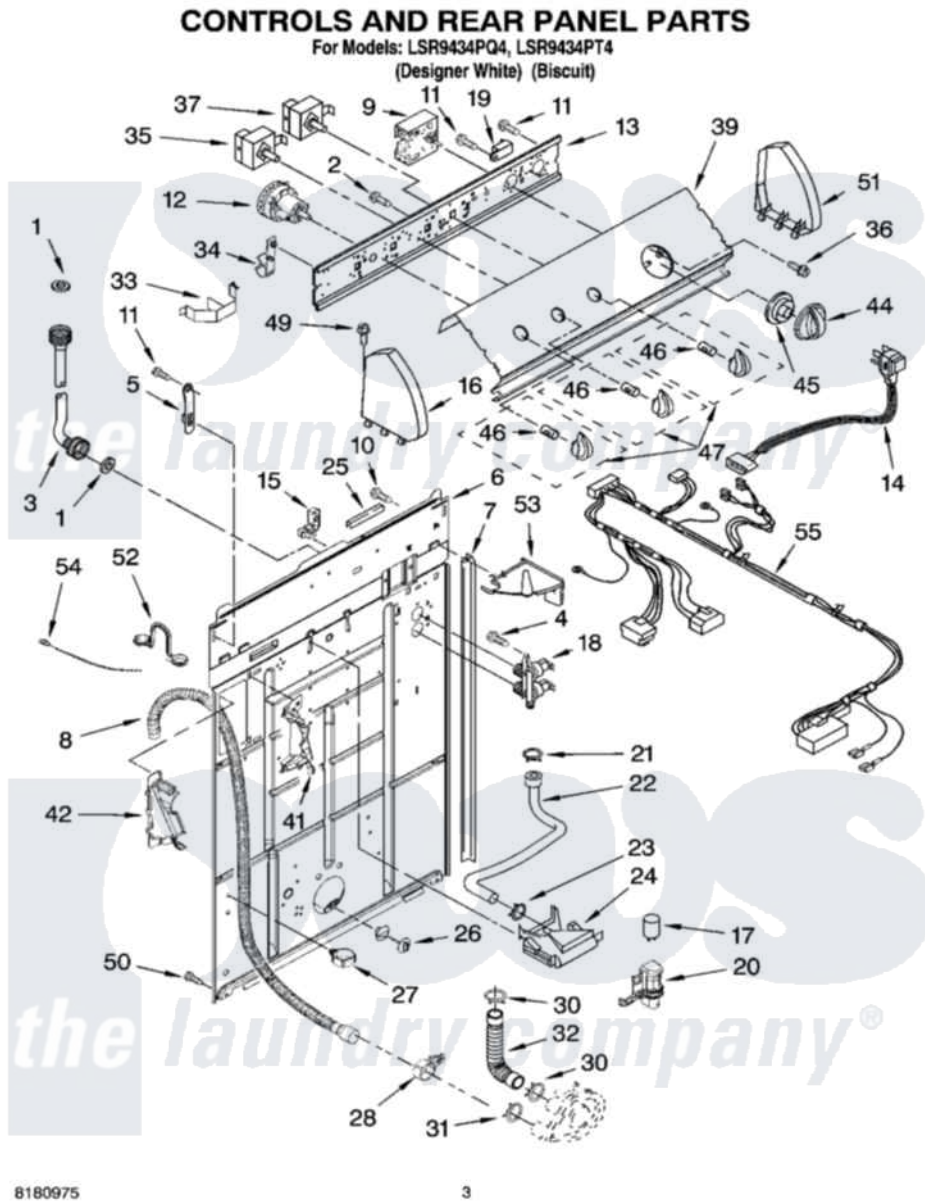

# Whirlpool LSR9434PT4 02 - CONTROLS AND REAR PANEL PARTS

Whirlpool Residential Whirlpool LSR9434PT4 Washer Parts Parts Diagram 02 - CONTROLS AND REAR PANEL PARTS  
Click on the part number to view part

Item	Original Part Number	Replaced By	Status	Part Description
1	3976300	<a href="#">16123</a>		Washer Inlet-Hose Miscellaneous Parts Must be Ordered Separately.
2	<a href="#">3400073</a>			Screw, Ground
3	8571377	<a href="#">89503</a>		Hose-Inlet
"	8571378	<a href="#">89503</a>		Hose-Inlet
4	<a href="#">9740848</a>			Screw, Mixing Valve Mounting
5	<a href="#">8568314</a>			Strap, Console
6	<a href="#">8318015</a>			Panel, Rear
7	<a href="#">62747</a>			Pad, Rear Panel
8	8559373	<a href="#">W10096921</a>		Drain Hose Assembly
9	<a href="#">8541942</a>			Timer, Control
10	<a href="#">3351614</a>			Screw, Gearcase Cover Mounting
11	<a href="#">90767</a>			Screw, 8A X 3/8 HeX Washer Head Tapping
12	3366847	<a href="#">W10337780</a>		Switch-WL
13	<a href="#">3948608</a>			Bracket, Control