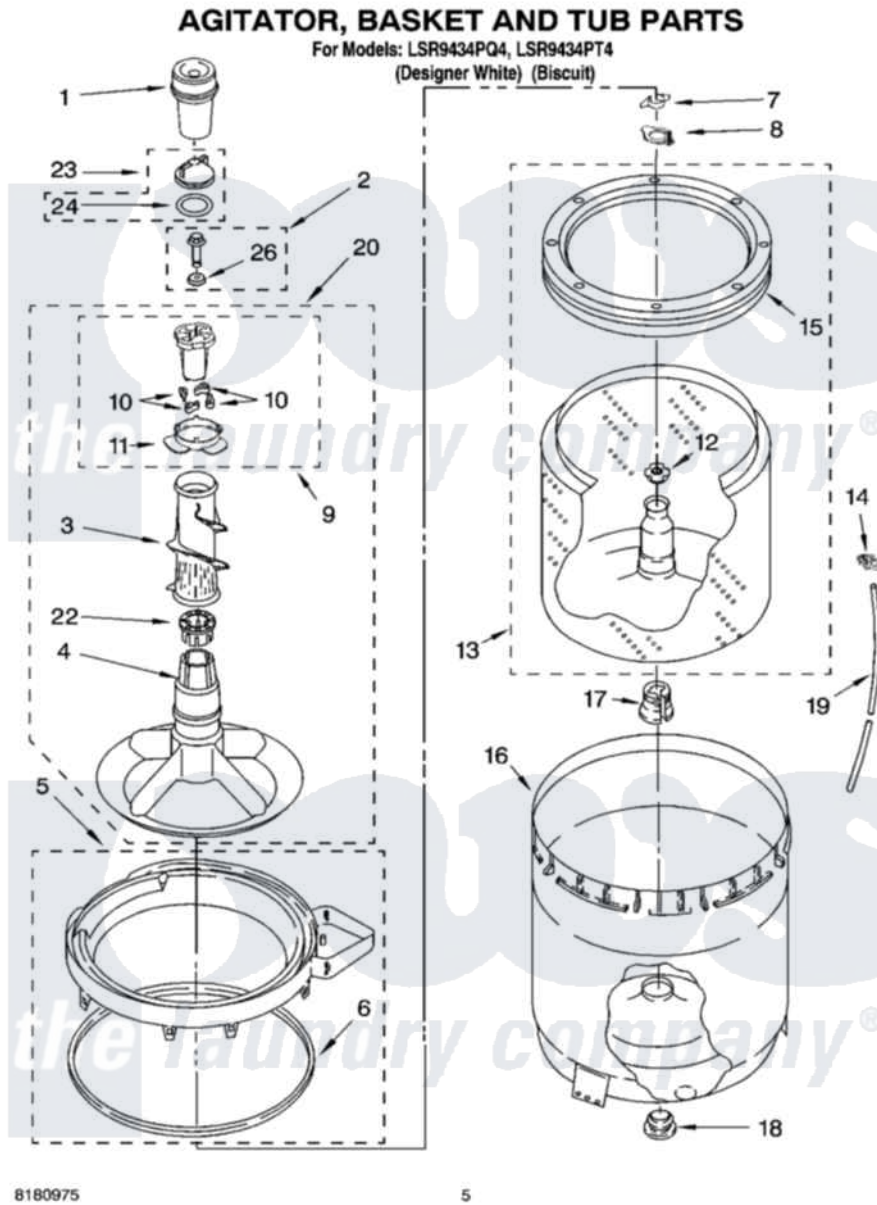

# Whirlpool LSR9434PT4 03 - AGITATOR, BASKET AND TUB PARTS

Whirlpool Residential Whirlpool LSR9434PT4 Washer Parts Parts Diagram 03 - AGITATOR, BASKET AND TUB PARTS

[Click on the part number to view part](#)

Item	Original Part Number	Replaced By	Status	Part Description
1	<a href="#">63580</a>			Dispenser, Fabric Softener
2	<a href="#">358237</a>			Screw And Washer
3	<a href="#">3348752</a>			Mover, Clothes
4	<a href="#">3347288</a>			Agitator
5	8528150	<a href="#">W10445870</a>		Ring-Tub
6	<a href="#">3976308</a>			Gasket, Tub Ring
7	<a href="#">3354845</a>			Clip, Agitator
8	<a href="#">8543666</a>			Washer, Agitator
9	3363663	<a href="#">285811</a>		Cam-Agitator
10	3366877	<a href="#">80040</a>		Dog-Agitator
11	<a href="#">3363661</a>			Bearing, Driven Cam
12	<a href="#">21366</a>			Nut, Spanner
13	8526016	<a href="#">W10389328</a>		Clothes Container, Assembly
14	<a href="#">2219077</a>			Clip, Pressure Switch Hose
15	8519788	<a href="#">387240</a>		Ring, Balance
16	<a href="#">63849</a>			Strain Relief, Power Cord

17	<a href="#">389140</a>		Tub Block, Basket Drive
18	<a href="#">383727</a>		Gasket, Centerpodt
19	3347780	<a href="#">353244</a>	Hose, Pressure Switch
20	3348117	<a href="#">285565</a>	Agitator
22	3350389	<a href="#">285587</a>	Washer
23	3354733	<a href="#">W10074580</a>	Cap, Barrier
24	3348855	<a href="#">W10072840</a>	Fabric Softener
26	<a href="#">3949550</a>		Washer